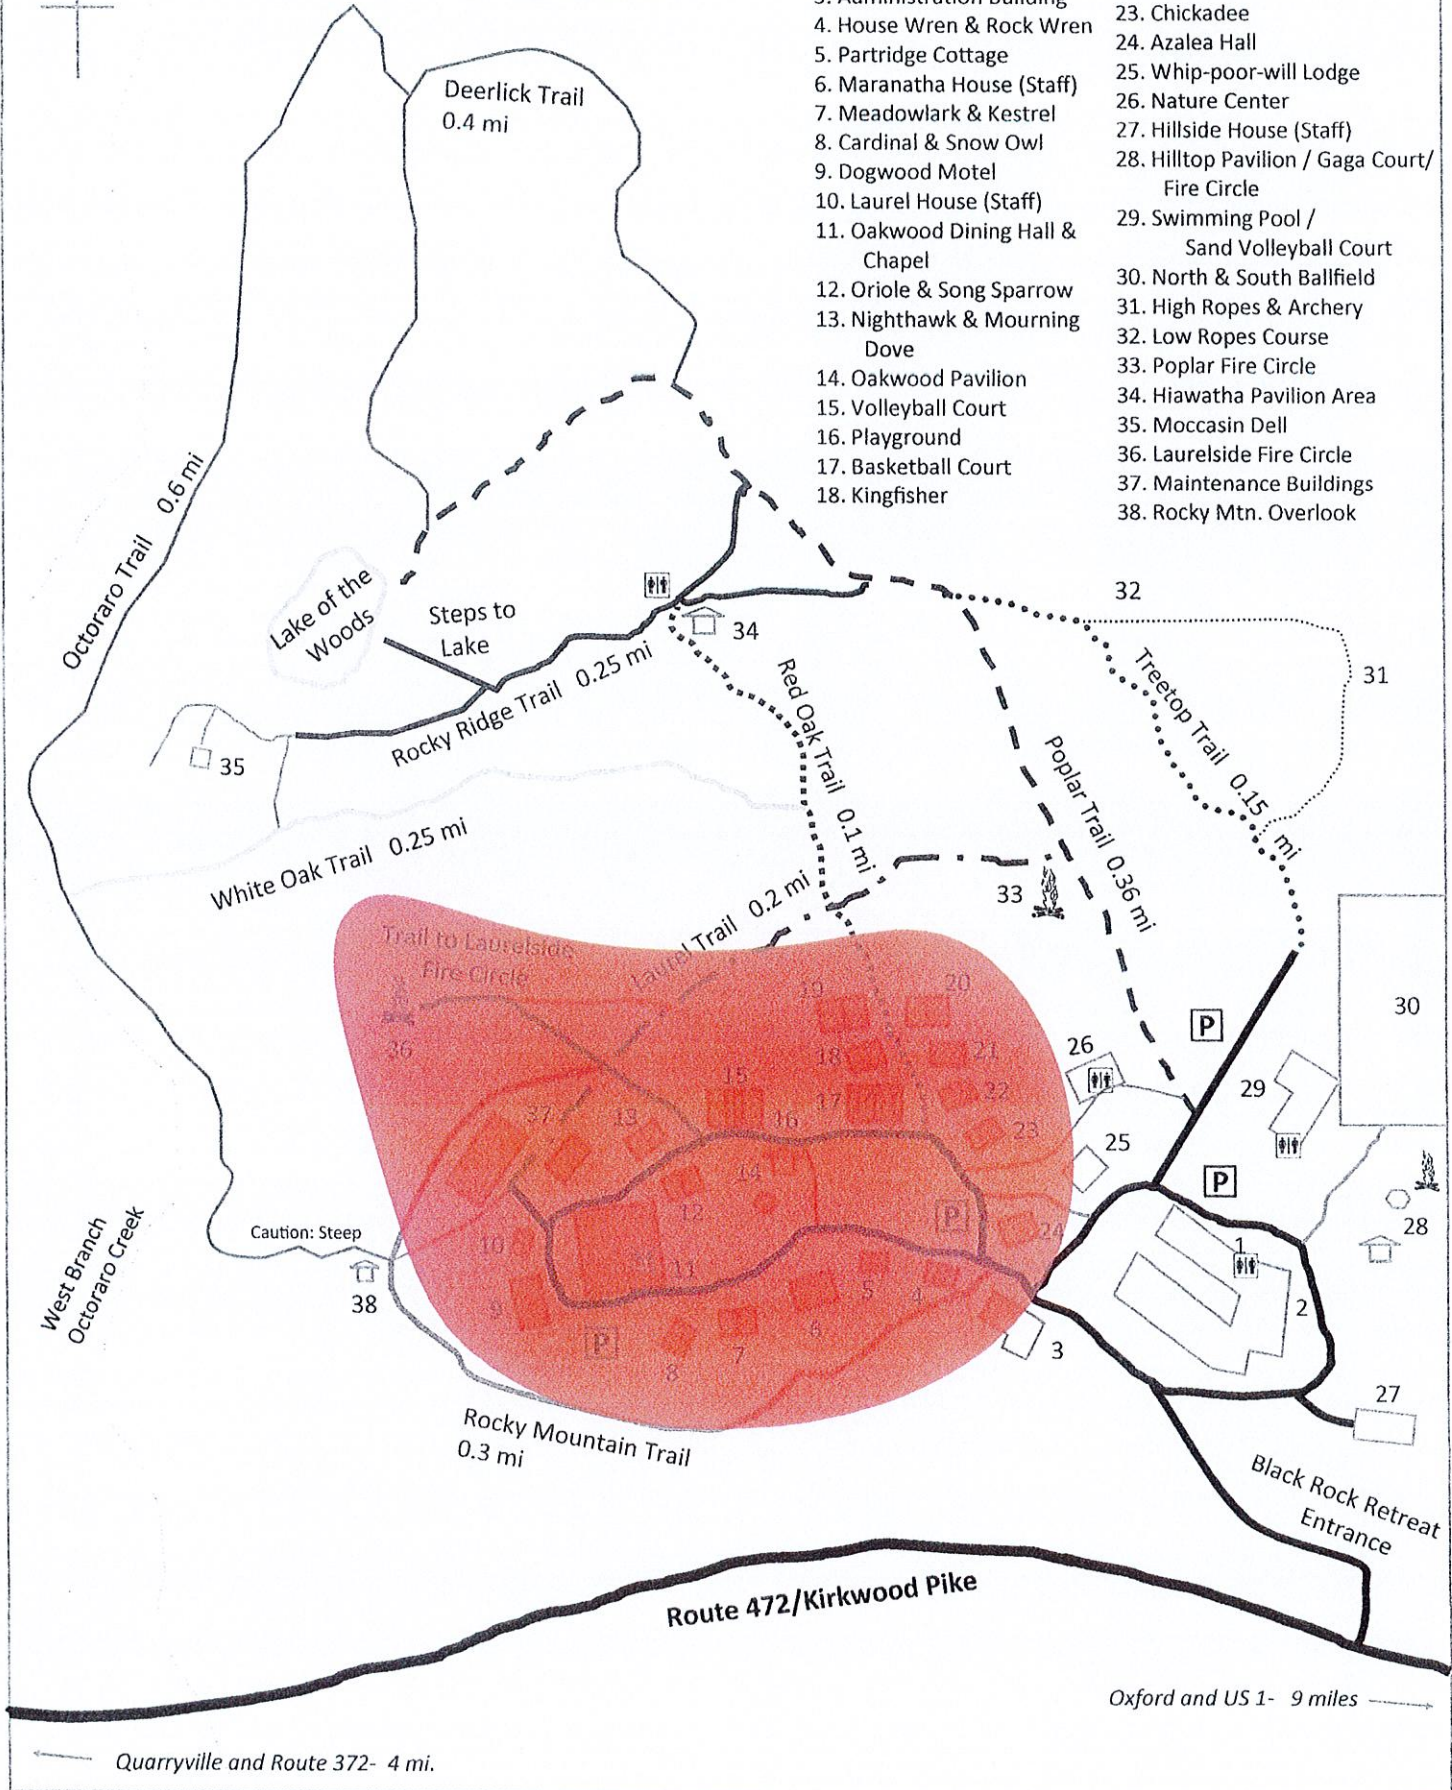

Black Rock Retreat

= Public Restrooms

1. Maranatha Retreat Center
2. Gym (in Retreat Center)
3. Administration Building
4. House Wren & Rock Wren
5. Partridge Cottage
6. Maranatha House (Staff)
7. Meadowlark & Kestrel
8. Cardinal & Snow Owl
9. Dogwood Motel
10. Laurel House (Staff)
11. Oakwood Dining Hall & Chapel
12. Oriole & Song Sparrow
13. Nighthawk & Mourning Dove
14. Oakwood Pavilion
15. Volleyball Court
16. Playground
17. Basketball Court
18. Kingfisher
19. Hummingbird & Goldfinch
20. Robin & Red Tail
21. Paradise
22. Bluebird
23. Chickadee
24. Azalea Hall
25. Whip-poor-will Lodge
26. Nature Center
27. Hillside House (Staff)
28. Hilltop Pavilion / Gaga Court / Fire Circle
29. Swimming Pool / Sand Volleyball Court
30. North & South Ballfield
31. High Ropes & Archery
32. Low Ropes Course
33. Poplar Fire Circle
34. Hiawatha Pavilion Area
35. Moccasin Dell
36. Laurelside Fire Circle
37. Maintenance Buildings
38. Rocky Mtn. Overlook

Trail Guides: Octoraro Trail = Blue Blazes Deerlick Trail = Yellow Blazes White Oak Trail = White Blazes Red Oak Trail = Red Blazes