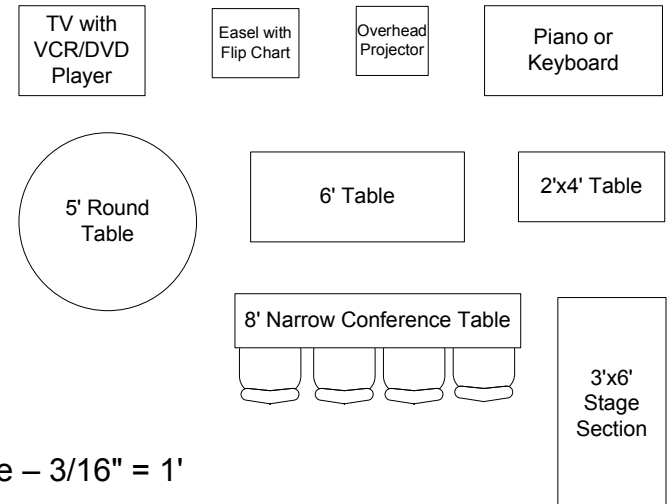

Other Set Up Equipment Available

Scale – 3/16" = 1'

Spruce Meeting Room

29' X 43' with 9' 3" drop ceiling

(Pine - Same size, entrance door on other side)

Optional Sideway Set Up Conference Style Seating for 36 with 4 tables along sides

Cords to connect laptops at front or back

Sideway set ups require projector on cart

Bulletin strips on 2 side walls

PA System

Pine - TOA 500 Series II, Model A-503A

Spruce – Samson ZM75

Tascam Cassette/CD Player, Model CD-A500

JVC Cassette Recorder, Model TD-W718

Maximum of 4 mikes / inputs

Other Set Up Equipment Available

Scale – 3/16" = 1'

Spruce Meeting Room

29' X 43' with 9' 3" drop ceiling
(Pine - Same size, entrance door on other side)

Crafts / Scrap Booking Style 26 - 8' Tables, Seating for 24

Projection Equipment

8' Screen hung front center or left of center.

Pine – Epson Powerlite 1980WU projector mounted in ceiling

Spruce – Infocus IN3138HDA projector mounted in ceiling