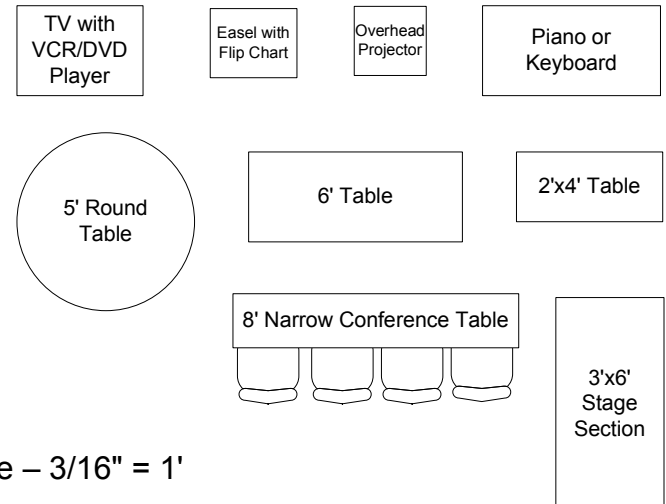

Single Open - 35

Single Closed - 50

Projection Equipment

8' Screen hung front center or left of center.

Pine – Epson Powerlite 1980WU projector mounted in ceiling

Spruce – Infocus IN3138HDa projector mounted in ceiling

DVD/VCR player in PA cabinet

Cords to connect laptops at front or back

Sideway set ups require projector on cart

Bulletin strips on 2 side walls

PA System

Pine - TOA 500 Series II, Model A-503A

Spruce – Samson ZM75

Tascam Cassette/CD Player, Model CD-A500

JVC Cassette Recorder, Model TD-W718

Maximum of 4 mikes / inputs

Other Set Up Equipment Available

Scale – 3/16" = 1'

Spruce Meeting Room

29' X 43' with 9' 3" drop ceiling

(Pine - Same size, entrance door on other side)

Optional Sideway Set Up Casual Auditorium Style Seating for 64 with 4 tables along sides

Projection Equipment

8' Screen hung front center or left of center.