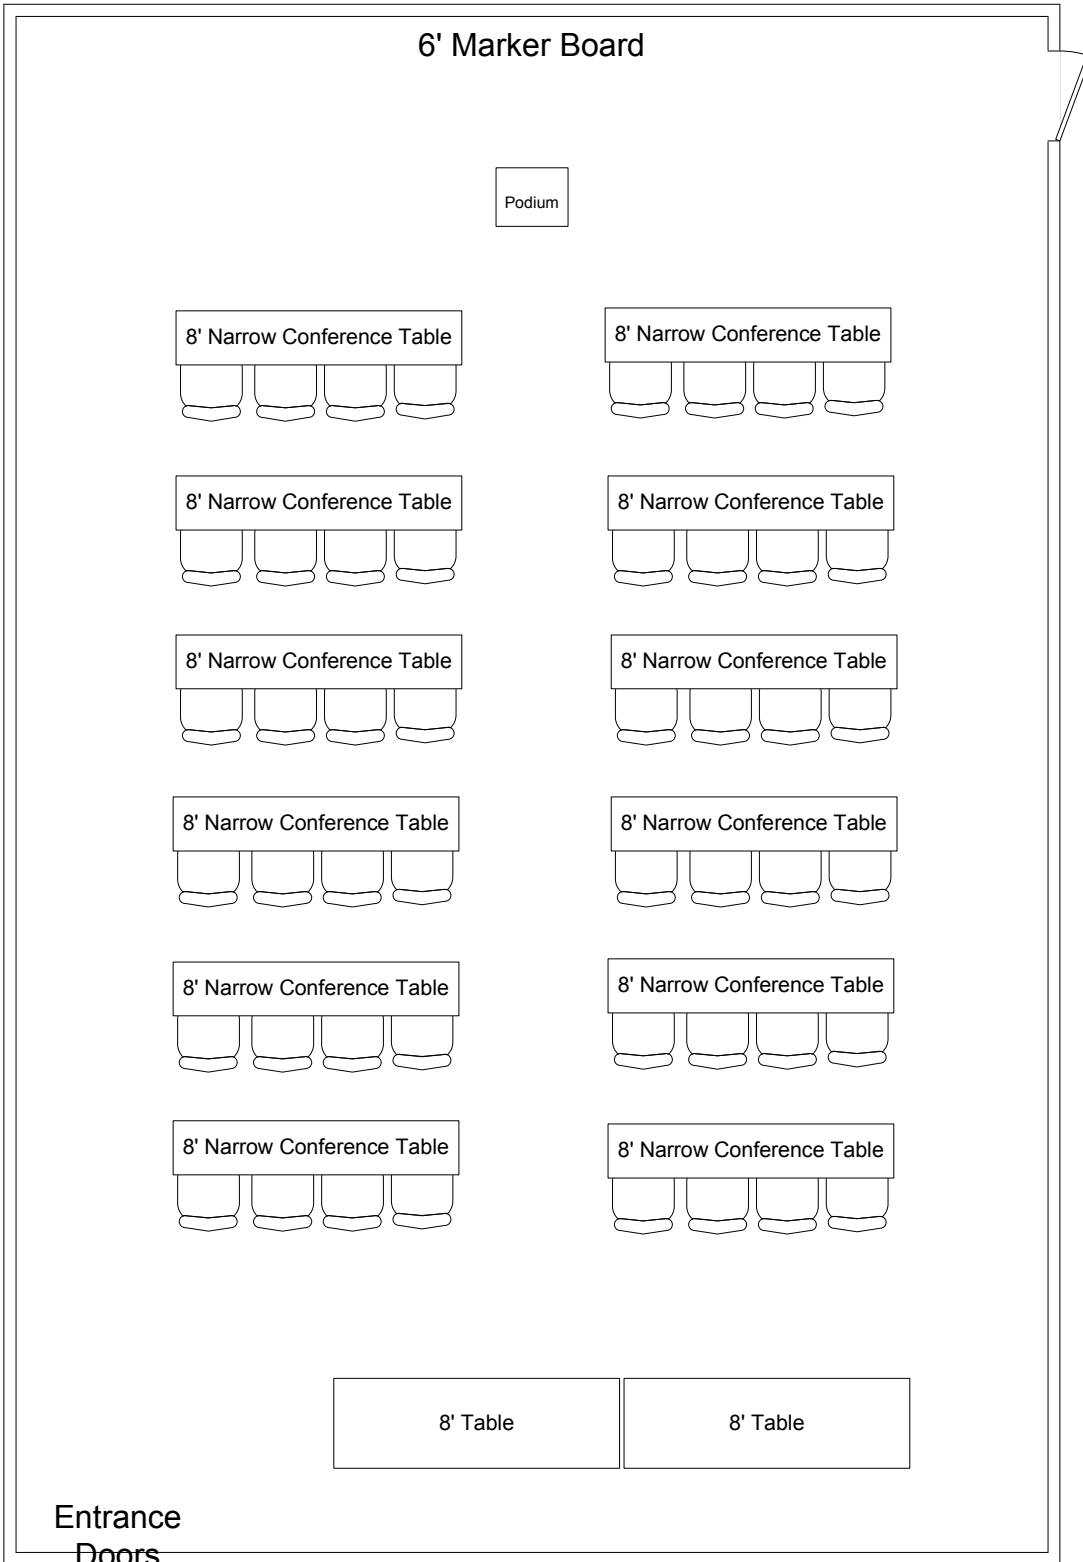

Spruce Meeting Room

29' X 43' with 9' 3" drop ceiling

(Pine - Same size, entrance door on other side)

Conference Style Seating for 48 behind narrow tables

Projection Equipment

- 8' Screen hung front center or left of center.
- Pine – Epson Powerlite 1980WU projector mounted in ceiling
- Spruce – Infocus IN3138HDa projector mounted in ceiling
- DVD/VCR player in PA cabinet
- Cords to connect laptops at front or back
- Sideway set ups require projector on cart

Bulletin strips on 2 side walls

PA System

- Pine - TOA 500 Series II, Model A-503A
- Spruce – Samson ZM75
- Tascam Cassette/CD Player, Model CD-A500
- JVC Cassette Recorder, Model TD-W718
- Maximum of 4 mikes / inputs

Other Set Up Equipment Available

Scale – 3/16" = 1'