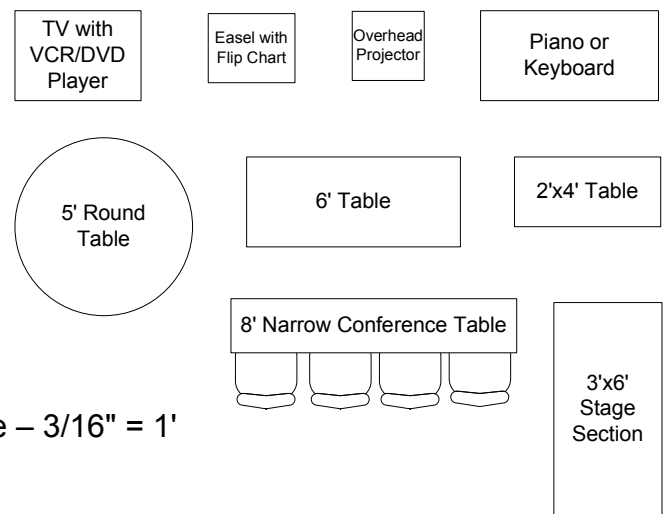

Entrance
Doors

Spruce Meeting Room

29' X 43' with 9' 3" drop ceiling

(Pine - Same size, entrance door on other side)

Casual Auditorium Style Seating for 84 with 2 tables in back

Projection Equipment

8' Screen hung front center or left of center.

8' Narrow Conference Table

3'x6'
Stage
Section

Scale – 3/16" = 1'

Spruce Meeting Room

29' X 43' with 9' 3" drop ceiling

(Pine - Same size, entrance door on other side)

Conference Style Seating for 48 behind narrow tables

Projection Equipment

- 8' Screen hung front center or left of center.
- Pine – Epson Powerlite 1980WU projector mounted in ceiling
- Spruce – Infocus IN3138HDa projector mounted in ceiling
- DVD/VCR player in PA cabinet
- Cords to connect laptops at front or back
- Sideway set ups require projector on cart

Other Set Up Equipment Available

Scale – 3/16" = 1'

Spruce Meeting Room

29' X 43' with 9' 3" drop ceiling

(Pine - Same size, entrance door on other side)

Open Board Style Seating for 34 behind 30" tables

Projection Equipment