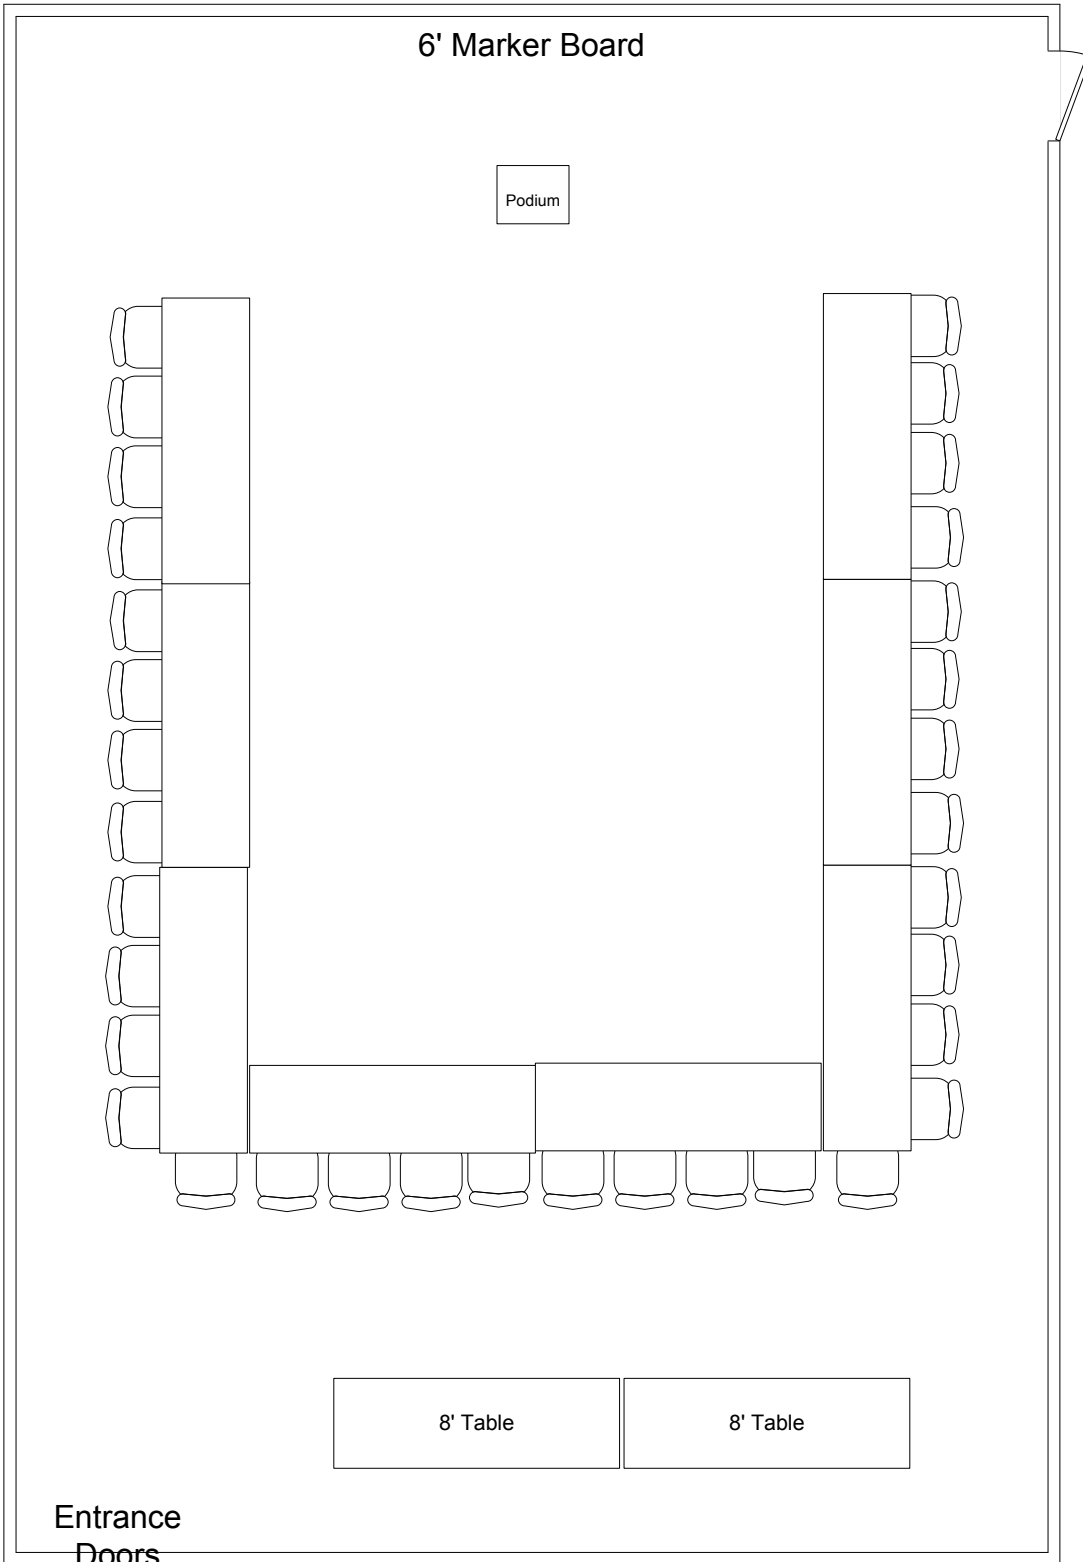

Other Set Up Equipment Available

Scale – 3/16" = 1'

Spruce Meeting Room

29' X 43' with 9' 3" drop ceiling

(Pine - Same size, entrance door on other side)

Open Board Style Seating for 34 behind 30" tables

Projection Equipment