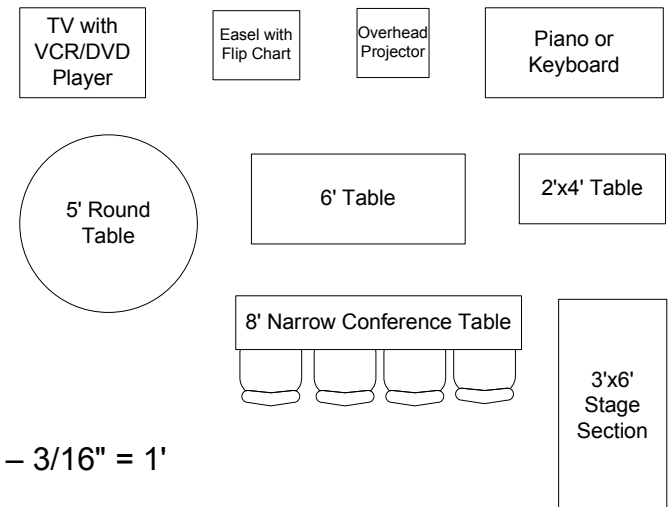

Other Set Up Equipment Available