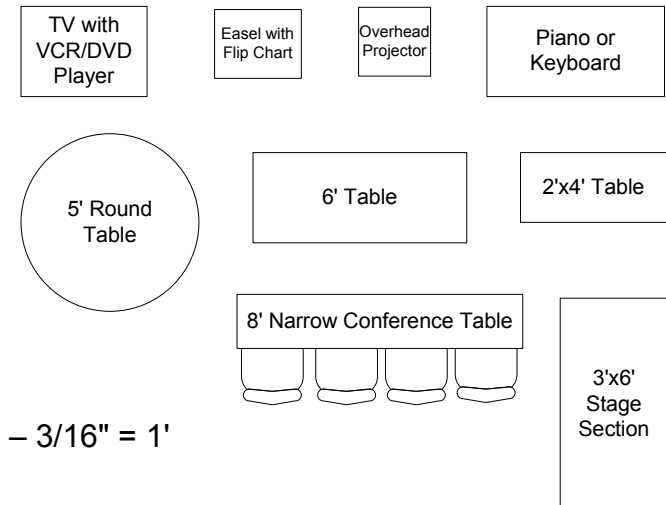

Other Set Up Equipment Available