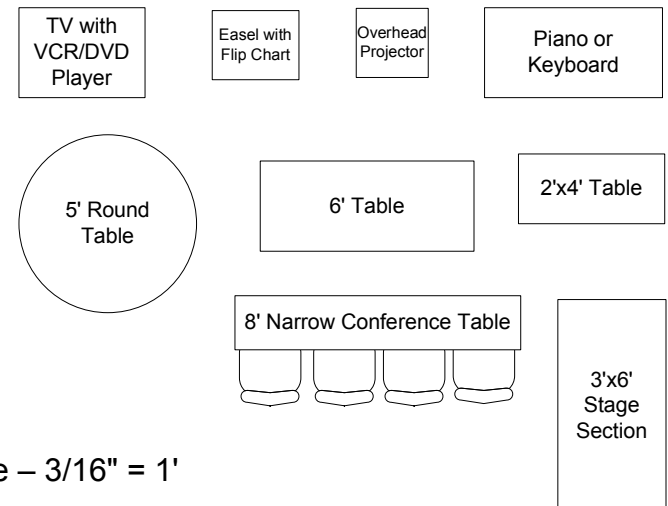

Entrance
Doors

Spruce Meeting Room

29' X 43' with 9' 3" drop ceiling

(Pine - Same size, entrance door on other side)

Casual Auditorium Style Seating for 84 with 2 tables in back

Projection Equipment

8' Screen hung front center or left of center.

(Pine - Same size, entrance door on other side)

Optional Sideway Set Up Casual Auditorium Style Seating for 64 with 4 tables along sides

Projection Equipment

8' Screen hung front center or left of center.

Bulletin strips on 2 side walls

PA System

Pine - TOA 500 Series II, Model A-503A

Spruce – Samson ZM75

Tascam Cassette/CD Player, Model CD-A500

JVC Cassette Recorder, Model TD-W718

Maximum of 4 mikes / inputs

Other Set Up Equipment Available

Scale – 3/16" = 1'

Spruce Meeting Room

29' X 43' with 9' 3" drop ceiling

(Pine - Same size, entrance door on other side)

Optional Sideway Set Up Conference Style Seating for 36 with 4 tables along sides