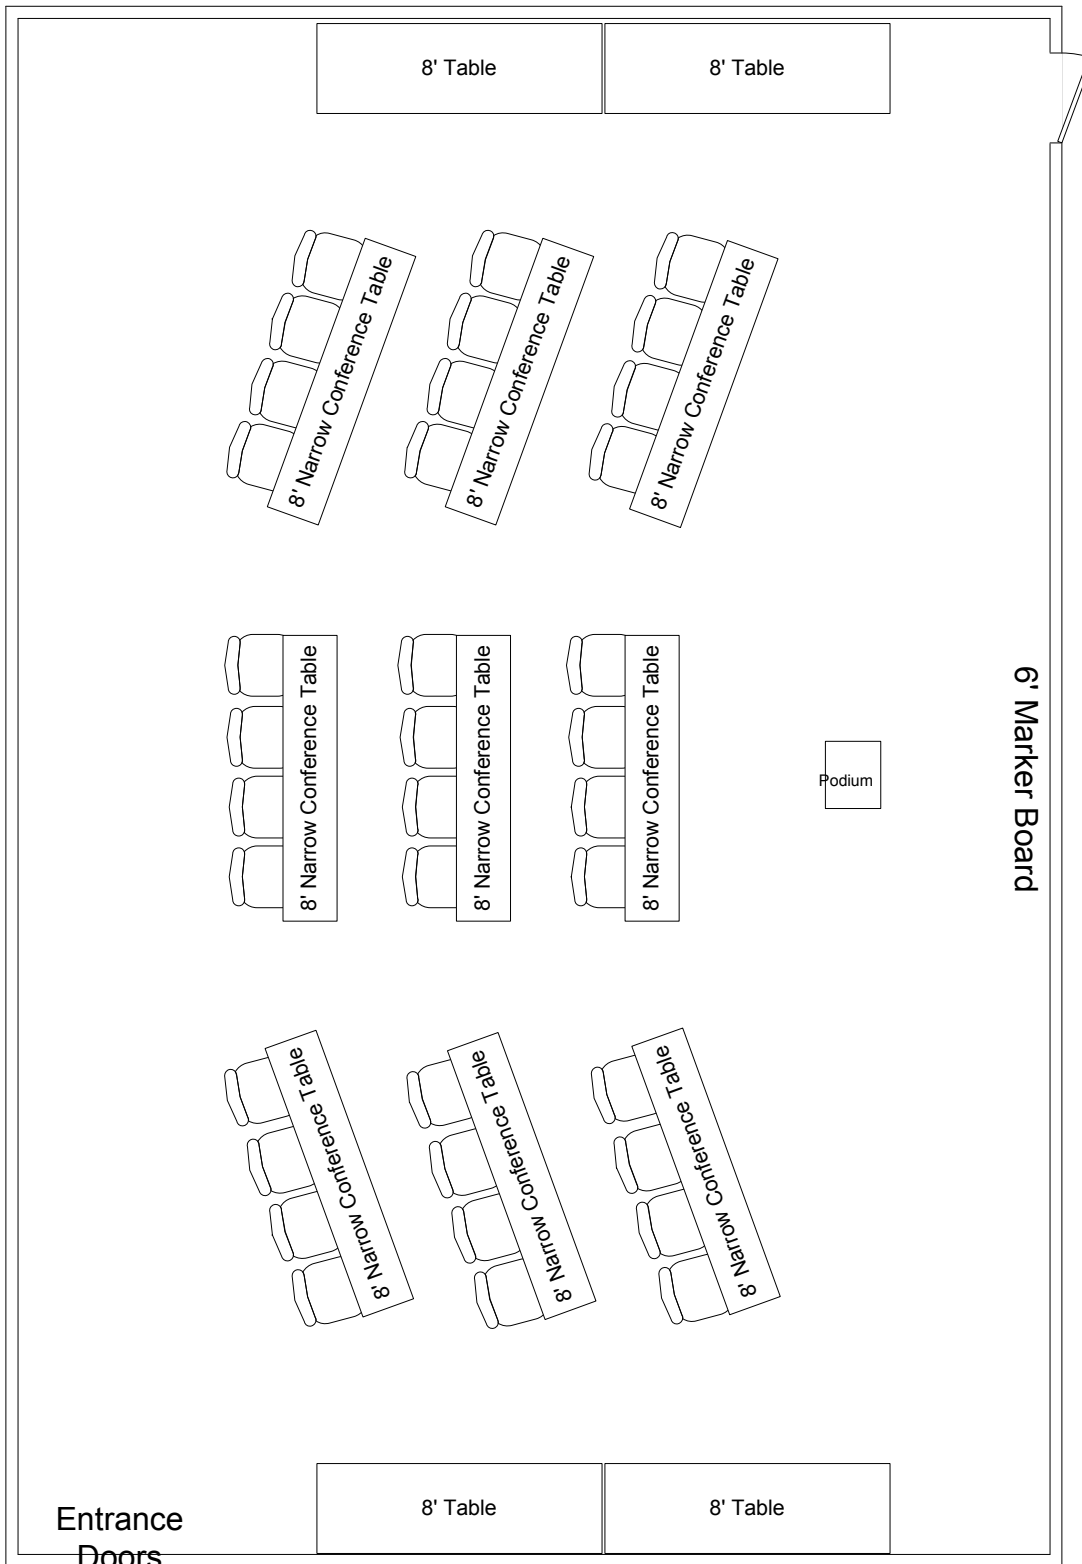

Spruce Meeting Room

29' X 43' with 9' 3" drop ceiling

(Pine - Same size, entrance door on other side)

Optional Sideway Set Up Conference Style Seating for 36 with 4 tables along sides

Projection Equipment

8' Screen hung front center or left of center.

Pine – Epson Powerlite 1980WU projector mounted in ceiling

Spruce – Infocus IN3138HDa projector mounted in ceiling

DVD/VCR player in PA cabinet

Cords to connect laptops at front or back

Sideway set ups require projector on cart

Bulletin strips on 2 side walls

PA System

Pine - TOA 500 Series II, Model A-503A

Spruce – Samson ZM75

Tascam Cassette/CD Player, Model CD-A500

JVC Cassette Recorder, Model TD-W718

Maximum of 4 mikes / inputs

Other Set Up Equipment Available

Scale – 3/16" = 1'