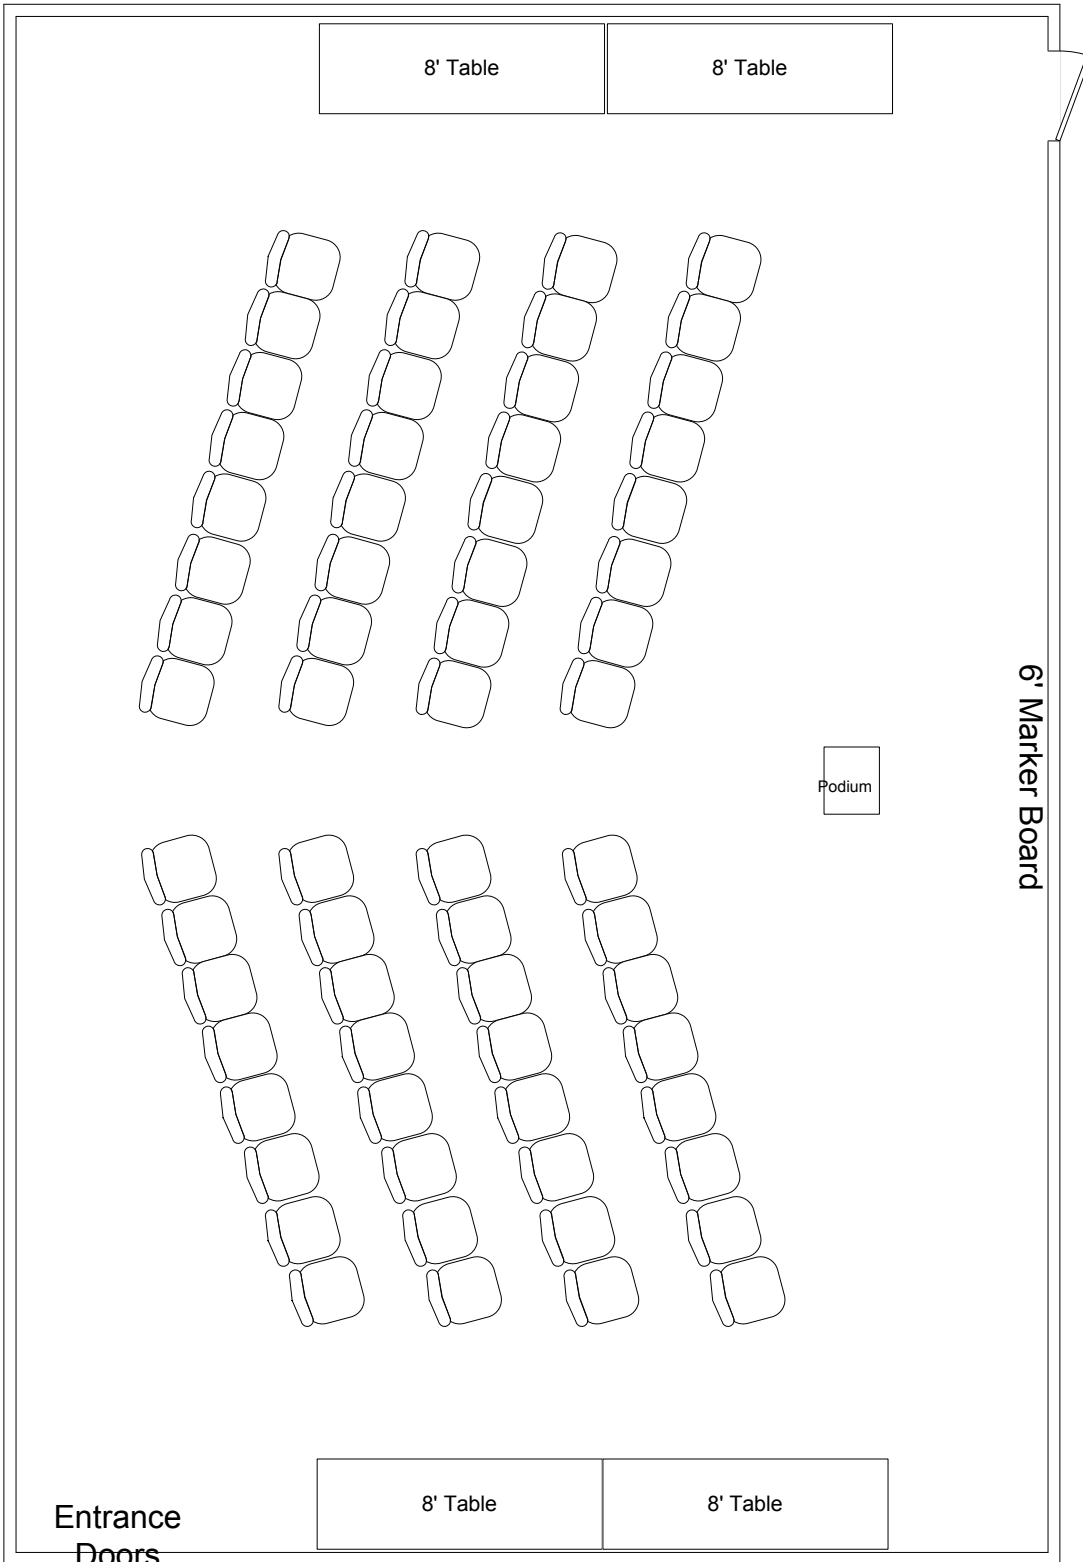

Spruce Meeting Room

29' X 43' with 9' 3" drop ceiling

(Pine - Same size, entrance door on other side)

Optional Sideway Set Up Casual Auditorium Style Seating for 64 with 4 tables along sides

Projection Equipment

8' Screen hung front center or left of center.

Pine – Epson Powerlite 1980WU projector mounted in ceiling

Spruce – Infocus IN3138HDa projector mounted in ceiling

DVD/VCR player in PA cabinet

Cords to connect laptops at front or back

Sideway set ups require projector on cart

Bulletin strips on 2 side walls

PA System

Pine - TOA 500 Series II, Model A-503A

Spruce – Samson ZM75

Tascam Cassette/CD Player, Model CD-A500

JVC Cassette Recorder, Model TD-W718

Maximum of 4 mikes / inputs

Other Set Up Equipment Available

Scale – 3/16" = 1'