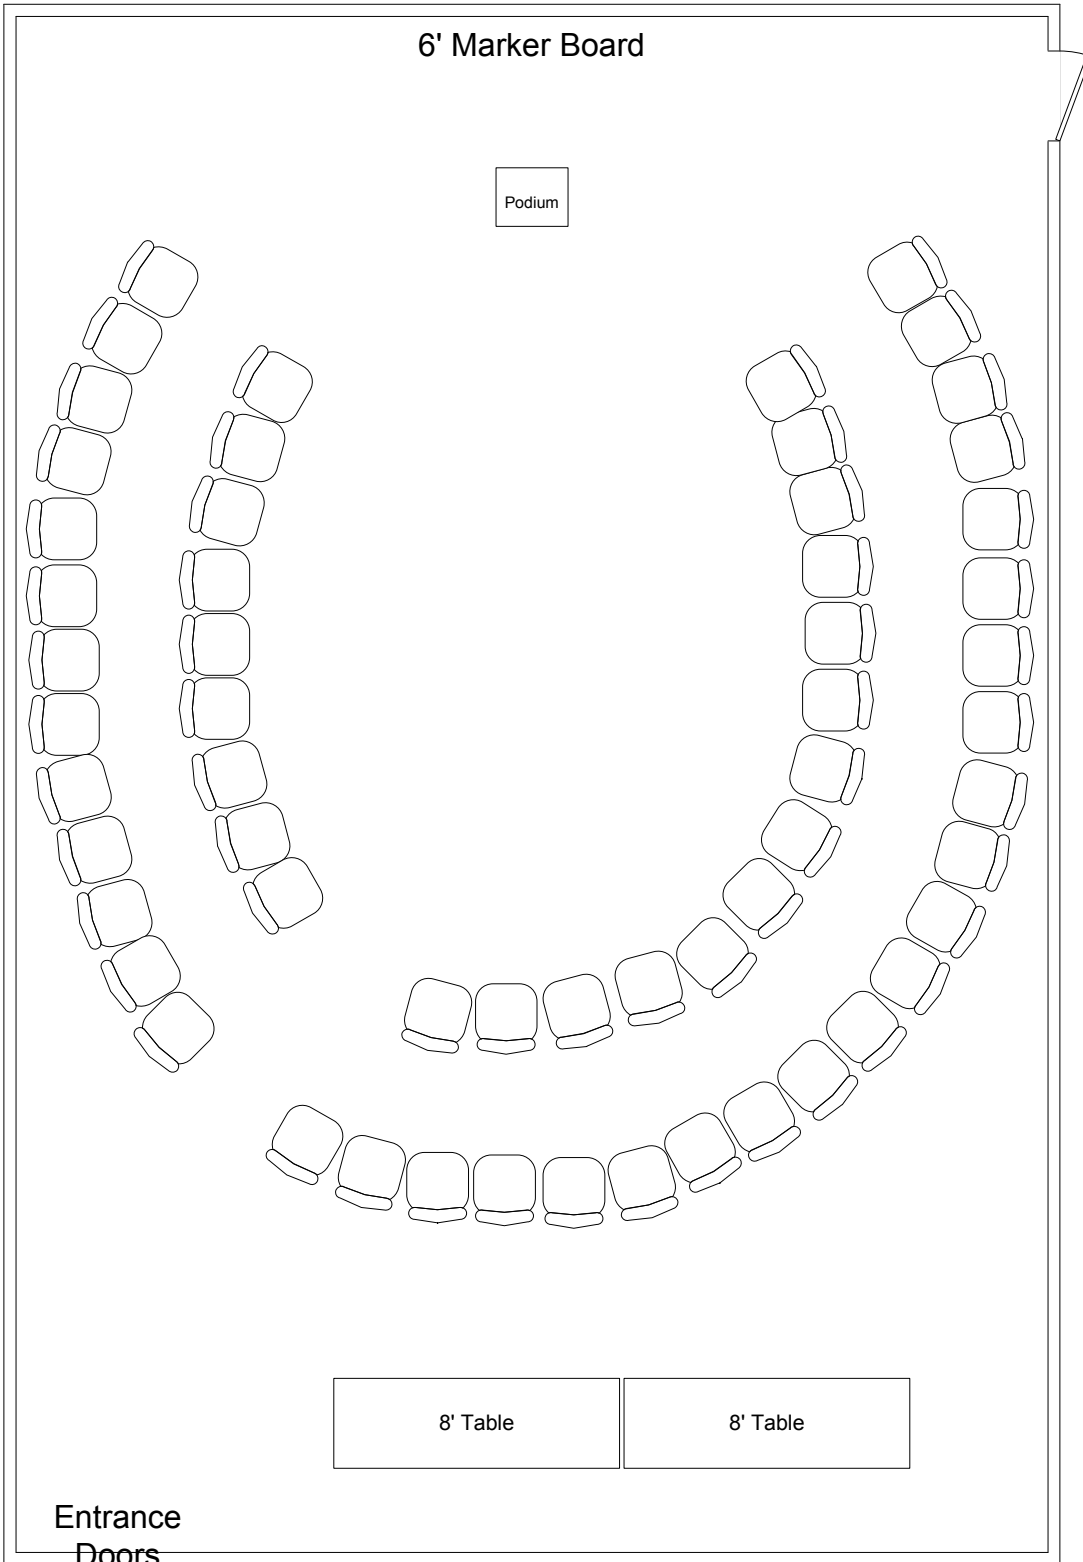

Spruce Meeting Room

29' X 43' with 9' 3" drop ceiling

(Pine - Same size, entrance door on other side)

Circle Style

Double Open (As Pictured) - 60

Double closed - 80

Single Open - 35

Single Closed - 50

Projection Equipment

8' Screen hung front center or left of center.

Pine – Epson Powerlite 1980WU projector mounted in ceiling

Spruce – Infocus IN3138HDa projector mounted in ceiling

DVD/VCR player in PA cabinet

Cords to connect laptops at front or back

Sideway set ups require projector on cart

Bulletin strips on 2 side walls

PA System

Pine - TOA 500 Series II, Model A-503A

Spruce – Samson ZM75

Tascam Cassette/CD Player, Model CD-A500

JVC Cassette Recorder, Model TD-W718

Maximum of 4 mikes / inputs

Other Set Up Equipment Available

Scale – 3/16" = 1'