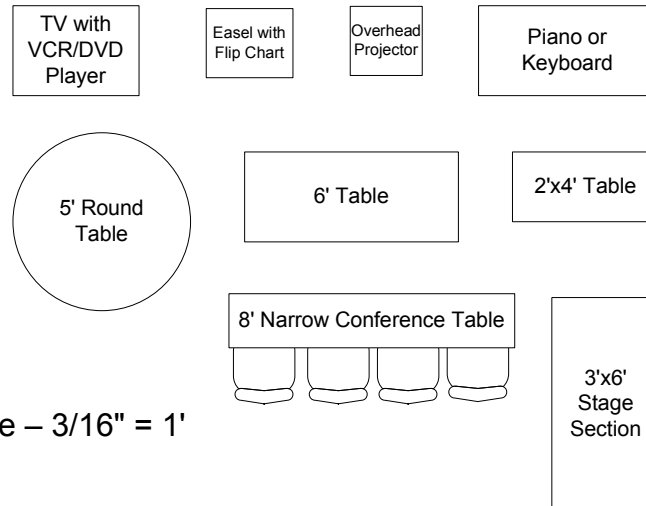

Other Set Up Equipment Available