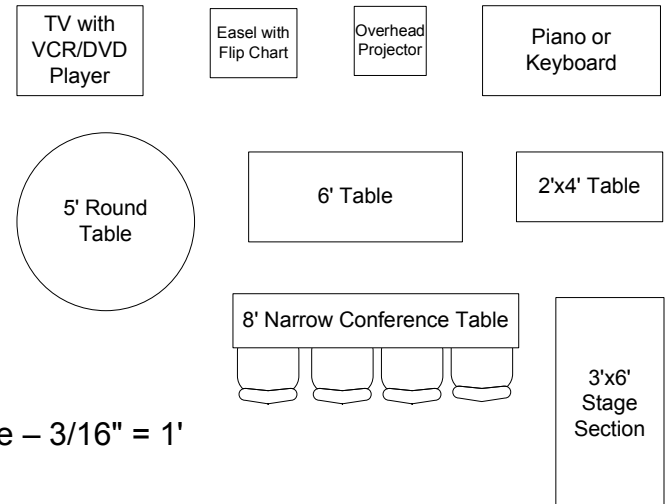

Other Set Up Equipment Available

Scale – 3/16" = 1'

Spruce Meeting Room

29' X 43' with 9' 3" drop ceiling

(Pine - Same size, entrance door on other side)

Open Board Style Seating for 34 behind 30" tables

Projection Equipment

Sideway set ups require projector on cart

Bulletin strips on 2 side walls

PA System

Pine - TOA 500 Series II, Model A-503A

Spruce – Samson ZM75

Tascam Cassette/CD Player, Model CD-A500

JVC Cassette Recorder, Model TD-W718

Maximum of 4 mikes / inputs

Other Set Up Equipment Available

Scale – 3/16" = 1'

6' Marker Board

8' Table

8' Table

Spruce Meeting Room

29' X 43' with 9' 3" drop ceiling

(Pine - Same size, entrance door on other side)

Closed Board Style Seating for 44 behind 30" tables

Projection Equipment

8' Screen hung front center or left of center.

Pine – Epson Powerlite 1980WU projector mounted in ceiling