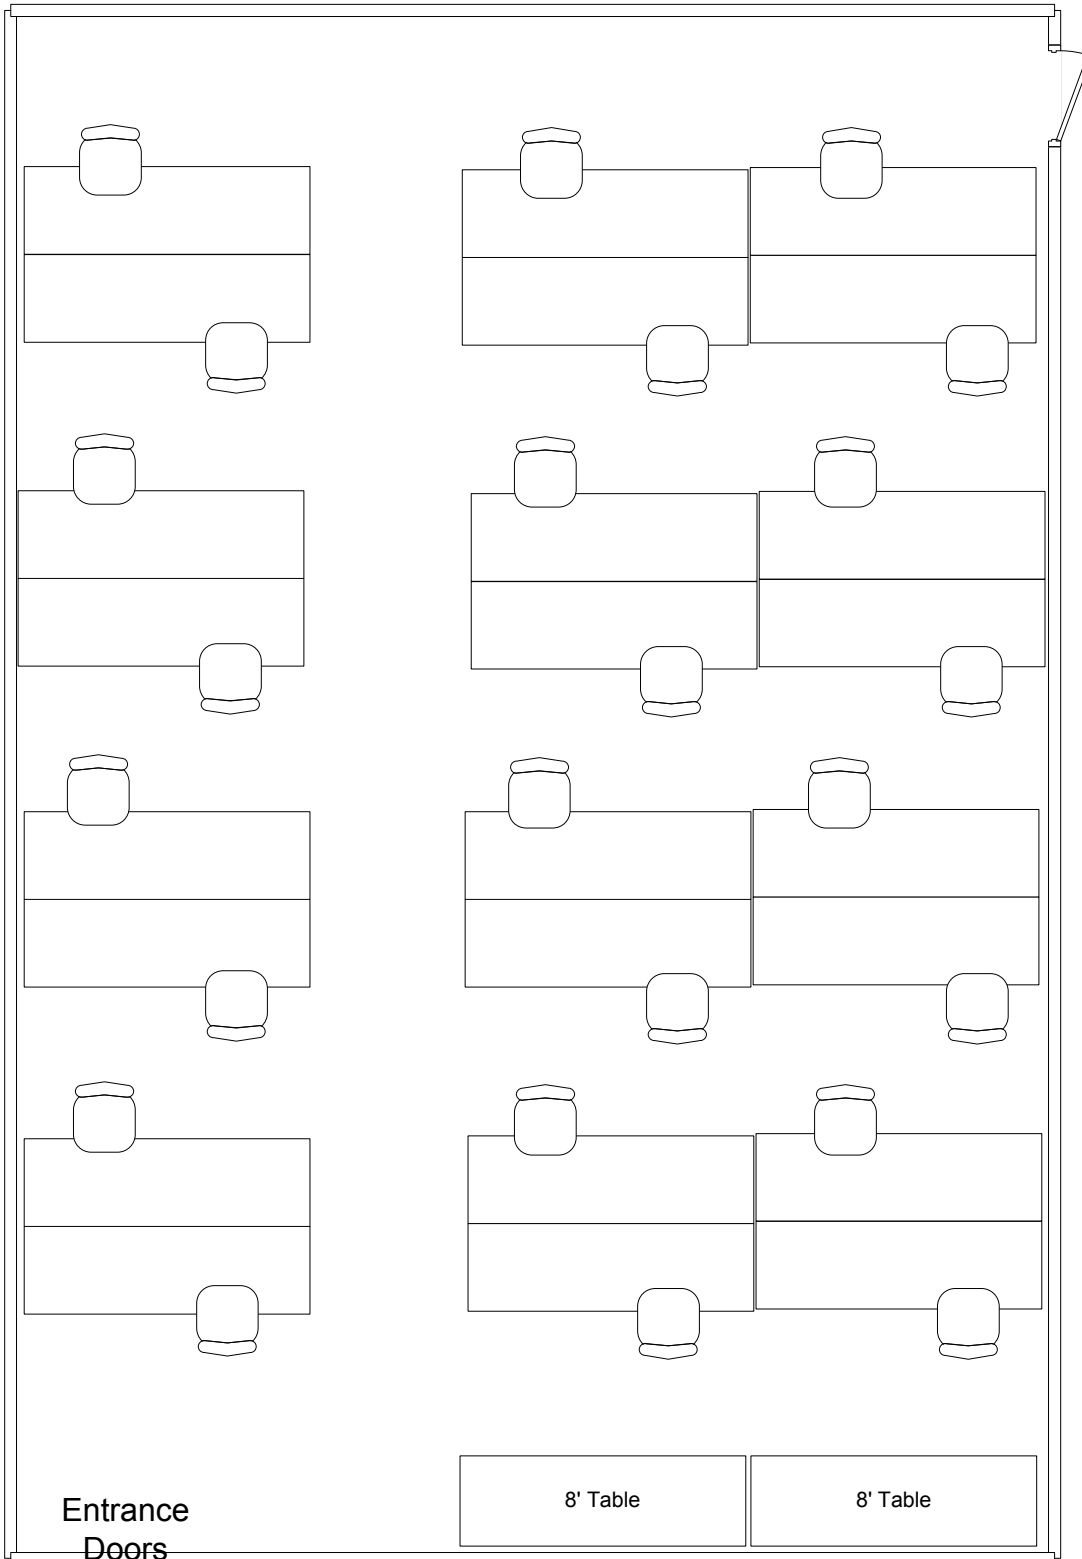

Spruce Meeting Room

29' X 43' with 9' 3" drop ceiling
(Pine - Same size, entrance door on other side)

Crafts / Scrap Booking Style 26 - 8' Tables, Seating for 24

Projection Equipment

8' Screen hung front center or left of center.

Pine – Epson Powerlite 1980WU projector mounted in ceiling

Spruce – Infocus IN3138HDA projector mounted in ceiling

DVD/VCR player in PA cabinet

Cords to connect laptops at front or back

Sideway set ups require projector on cart

Bulletin strips on 2 side walls

PA System

Pine - TOA 500 Series II, Model A-503A

Spruce – Samson ZM75

Tascam Cassette/CD Player, Model CD-A500

JVC Cassette Recorder, Model TD-W718

Maximum of 4 mikes / inputs

Other Set Up Equipment Available

Scale – 3/16" = 1'