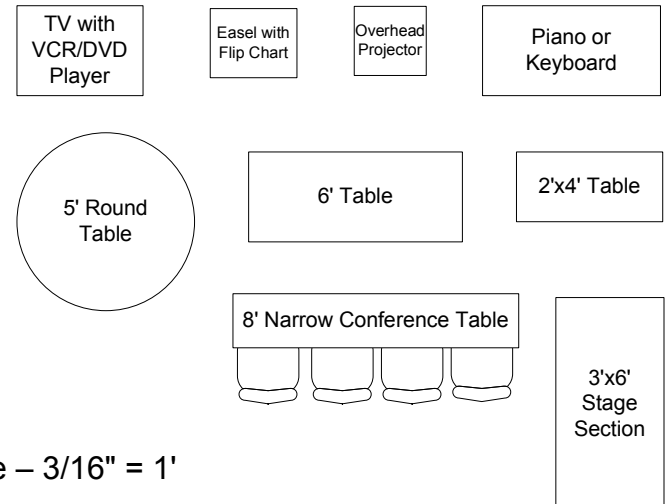

Bulletin strips on 2 side walls

PA System

Pine - TOA 500 Series II, Model A-503A

Spruce – Samson ZM75

Tascam Cassette/CD Player, Model CD-A500

JVC Cassette Recorder, Model TD-W718

Maximum of 4 mikes / inputs

Other Set Up Equipment Available

Scale – 3/16" = 1'

Spruce Meeting Room

29' X 43' with 9' 3" drop ceiling

(Pine - Same size, entrance door on other side)

Circle Style

Double Open (As Pictured) - 60

Double closed - 80