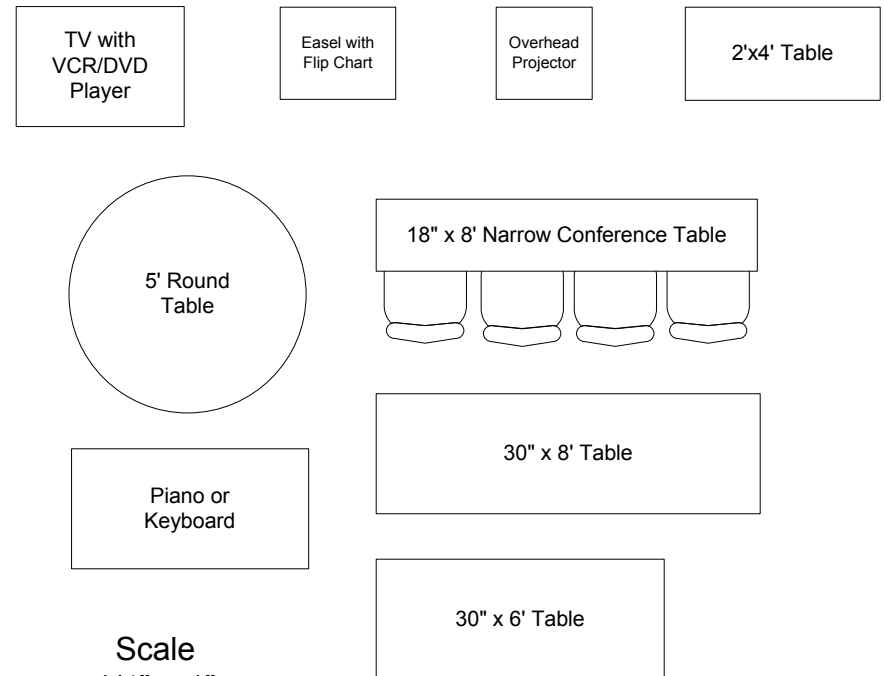

Scale
1/4" = 1"

Maplewood Meeting Room

22' X 32' with 8' ceiling

Conference Style
Seating for 32 behind narrow tables
with 2 tables in back

5' Projection Screen
Hung front center or left of center.

PA System Available
CD/Tape Player/Recorder Available
Maximum of 4 mikes / inputs

Scale
1/4" = 1"

Maplewood Meeting Room 22' X 32' with 8' ceiling

Open Board Style
Seating for 22 behind 30" tables
with 2 tables in back

5' Projection Screen
Hung front center or left of center.

PA System Available
CD/Tape Player/Recorder Available
Maximum of 4 mikes / inputs

Scale
1/4" = 1"

Maplewood Meeting Room 22' X 32' with 8' ceiling

Closed Board Style
Seating for 28 behind 30" tables
with 2 tables in back

5' Projection Screen
Hung front center or left of center.

PA System Available
CD/Tape Player/Recorder Available
Maximum of 4 mikes / inputs

Scale
1/4" = 1"

Maplewood Meeting Room 22' X 32' with 8' ceiling

Round Table Style
Seating for 24
With 2 tables in back

5' Projection Screen
Hung front center or left of center.

PA System Available
CD/Tape Player/Recorder Available
Maximum of 4 mikes / inputs