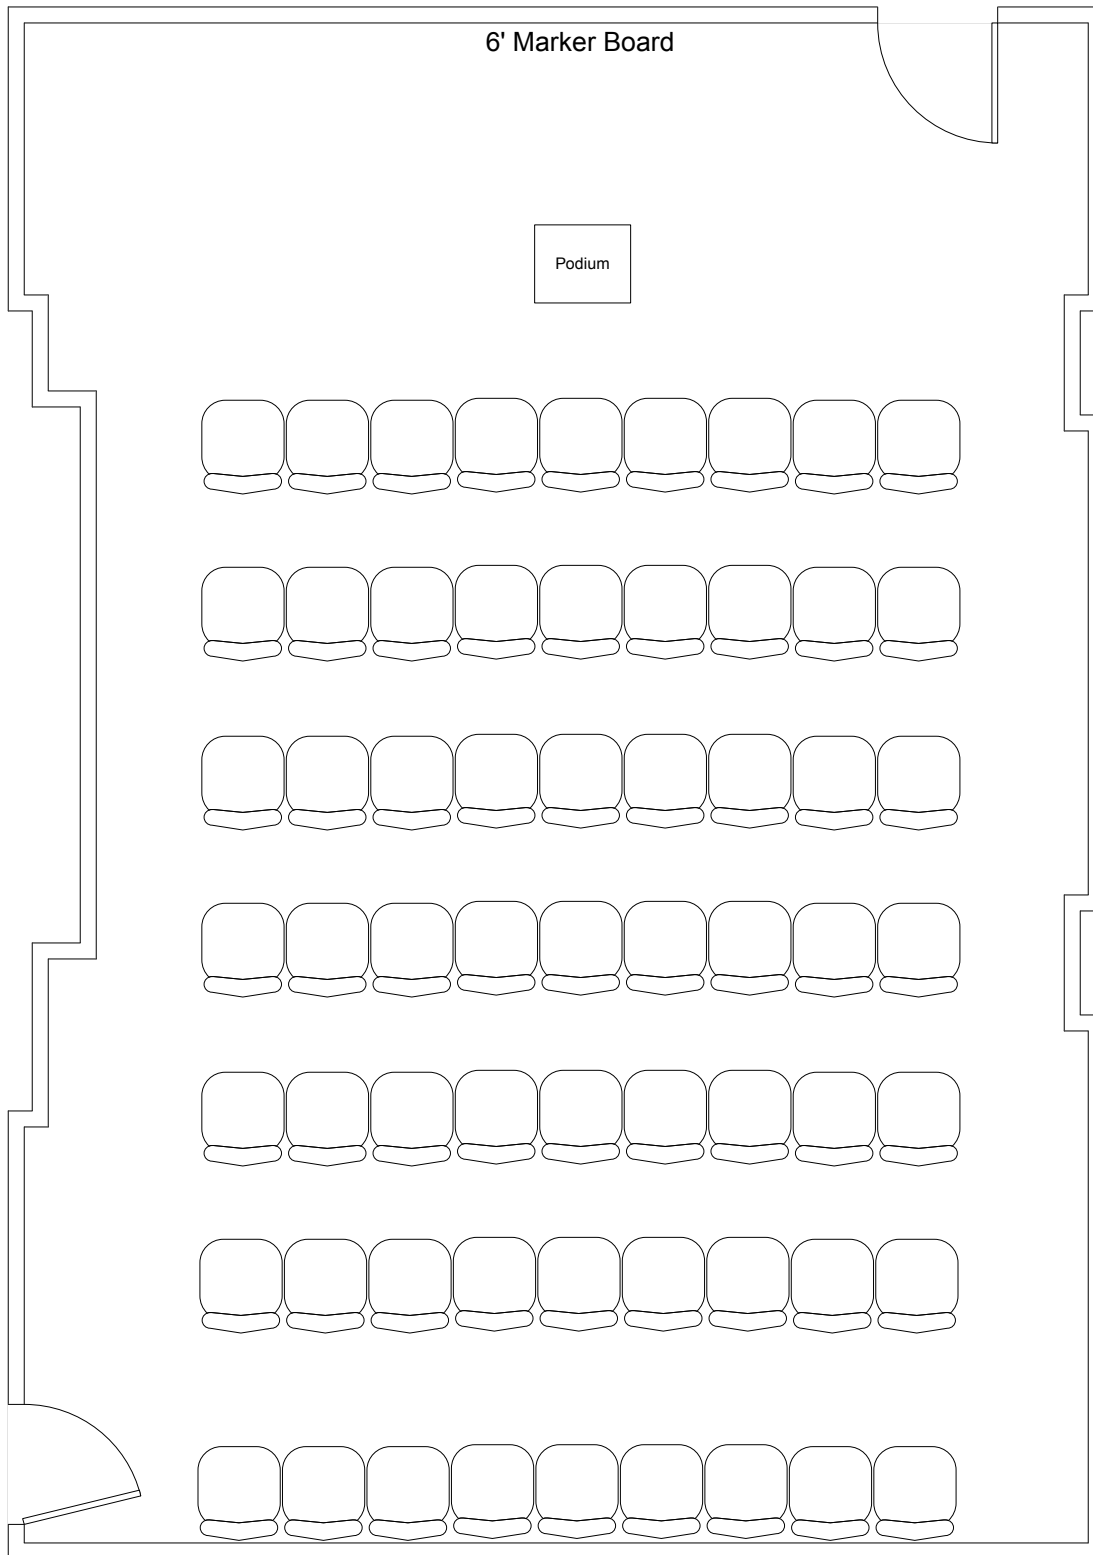

Maplewood Meeting Room

22' X 32' with 8' ceiling

5' Projection Screen
Hung front center or left of center.

PA System Available
CD/Tape Player/Recorder Available
Maximum of 4 mikes / inputs

Maplewood Meeting Room

22' X 32' with 8' ceiling

Auditorium Style Seating for 63 with 0 tables

5' Projection Screen
Hung front center or left of center.

PA System Available
CD/Tape Player/Recorder Available
Maximum of 4 mikes / inputs

Scale
1/4" = 1"

Maplewood Meeting Room 22' X 32' with 8' ceiling

Casual Auditorium Style Seating for 55 with 1 table

5' Projection Screen
Hung front center or left of center.

PA System Available
CD/Tape Player/Recorder Available
Maximum of 4 mikes / inputs

Scale
1/4" = 1"

Maplewood Meeting Room

22' X 32' with 8' ceiling

Conference Style
Seating for 32 behind narrow tables
with 2 tables in back

5' Projection Screen
Hung front center or left of center.

PA System Available
CD/Tape Player/Recorder Available
Maximum of 4 mikes / inputs