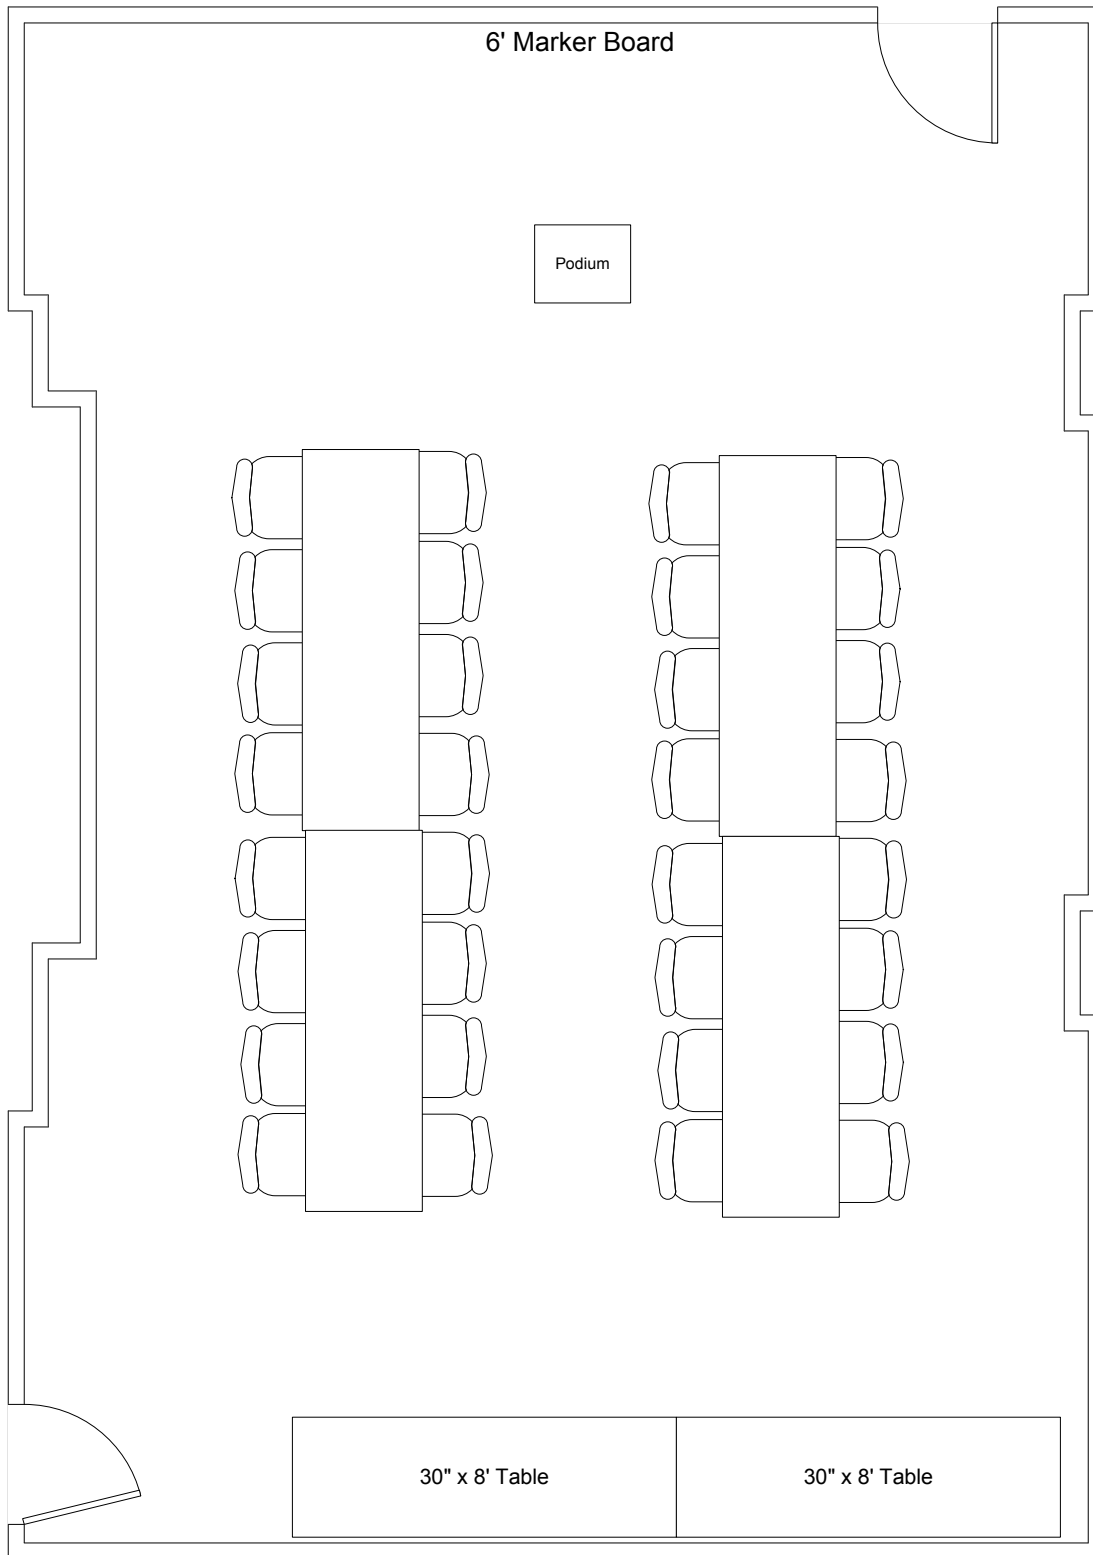

Scale
1/4" = 1"

Maplewood Meeting Room 22' X 32' with 8' ceiling

Closed Board Style
Seating for 28 behind 30" tables
with 2 tables in back

5' Projection Screen
Hung front center or left of center.

PA System Available
CD/Tape Player/Recorder Available
Maximum of 4 mikes / inputs

Scale
1/4" = 1"

Maplewood Meeting Room 22' X 32' with 8' ceiling

Round Table Style
Seating for 24
With 2 tables in back

5' Projection Screen
Hung front center or left of center.

PA System Available
CD/Tape Player/Recorder Available
Maximum of 4 mikes / inputs

Maplewood Meeting Room

22' X 32' with 8' ceiling

Long Table Style
Seating for 32
with 2 tables in back

5' Projection Screen
Hung front center or left of center.

PA System Available
CD/Tape Player/Recorder Available
Maximum of 4 mikes / inputs

Scale
1/4" = 1"

Maplewood Meeting Room

22' X 32' with 8' ceiling

Circle Style
 Open (As pictured) - 28
 Closed - 38

5' Projection Screen
 Hung front center or left of center.

PA System Available
 CD/Tape Player/Recorder Available
 Maximum of 4 mikes / inputs