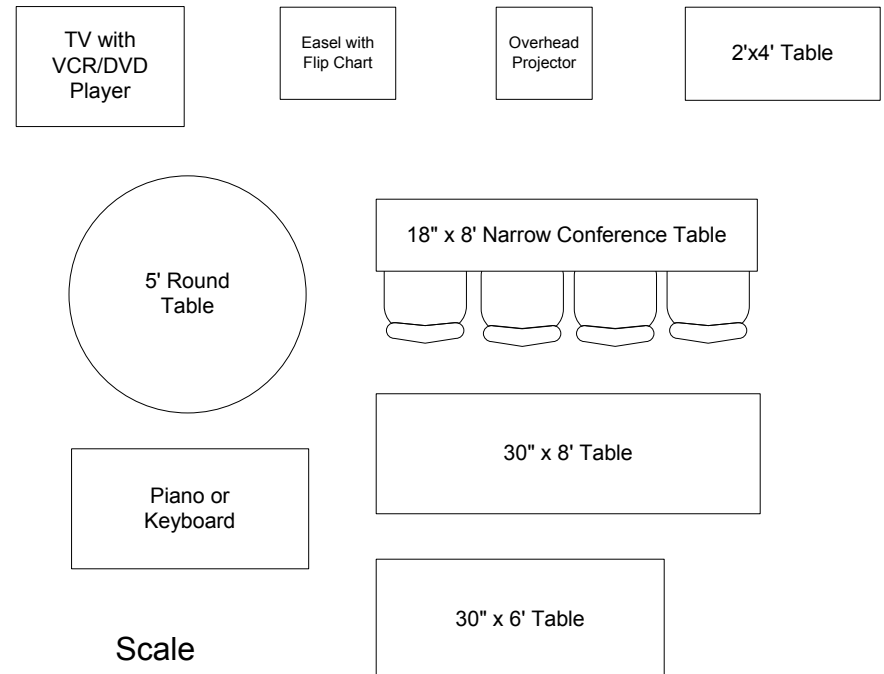

Scale
1/4" = 1"

Maplewood Meeting Room 22' X 32' with 8' ceiling

Closed Board Style
Seating for 28 behind 30" tables
with 2 tables in back

5' Projection Screen
Hung front center or left of center.

PA System Available
CD/Tape Player/Recorder Available
Maximum of 4 mikes / inputs

Scale
1/4" = 1"

Maplewood Meeting Room 22' X 32' with 8' ceiling

Round Table Style
Seating for 24
With 2 tables in back

5' Projection Screen
Hung front center or left of center.

PA System Available
CD/Tape Player/Recorder Available
Maximum of 4 mikes / inputs

Maplewood Meeting Room

22' X 32' with 8' ceiling

Long Table Style
Seating for 32
with 2 tables in back

5' Projection Screen
Hung front center or left of center.

PA System Available
CD/Tape Player/Recorder Available
Maximum of 4 mikes / inputs

Scale
1/4" = 1"

Maplewood Meeting Room

22' X 32' with 8' ceiling

Circle Style
 Open (As pictured) - 28
 Closed - 38

5' Projection Screen
 Hung front center or left of center.

PA System Available
 CD/Tape Player/Recorder Available
 Maximum of 4 mikes / inputs