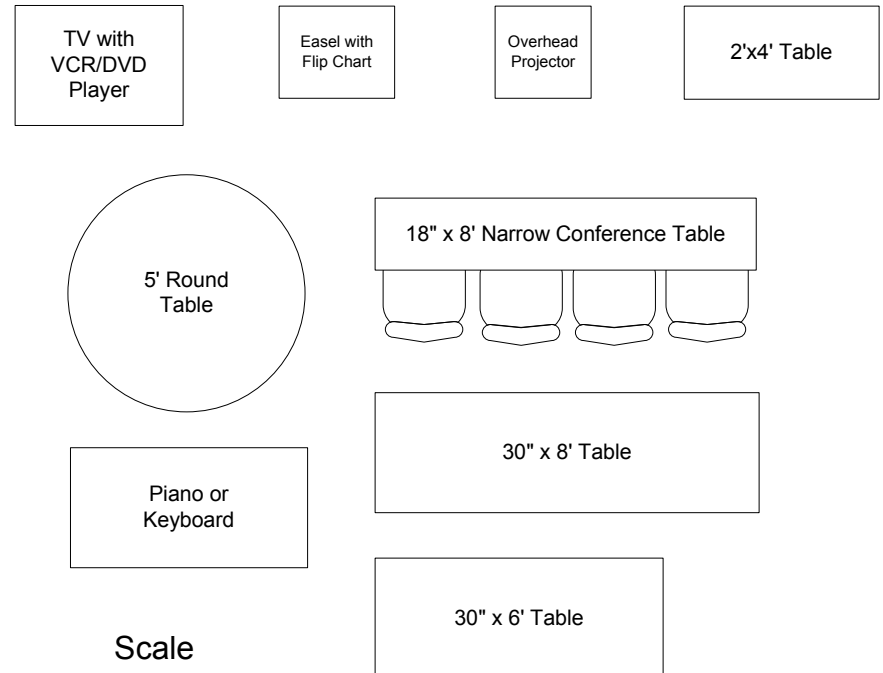

22' X 32' with 8' ceiling

Auditorium Style Seating for 63 with 0 tables

5' Projection Screen
Hung front center or left of center.

PA System Available
CD/Tape Player/Recorder Available
Maximum of 4 mikes / inputs

Scale
1/4" = 1"

Maplewood Meeting Room 22' X 32' with 8' ceiling

Casual Auditorium Style Seating for 55 with 1 table

5' Projection Screen
Hung front center or left of center.

PA System Available
CD/Tape Player/Recorder Available
Maximum of 4 mikes / inputs

Scale
1/4" = 1"

Maplewood Meeting Room

22' X 32' with 8' ceiling

Conference Style
Seating for 32 behind narrow tables
with 2 tables in back

5' Projection Screen
Hung front center or left of center.

PA System Available
CD/Tape Player/Recorder Available
Maximum of 4 mikes / inputs

Maplewood Meeting Room

22' X 32' with 8' ceiling

Long Table Style
Seating for 32
with 2 tables in back

5' Projection Screen
Hung front center or left of center.

PA System Available
CD/Tape Player/Recorder Available
Maximum of 4 mikes / inputs