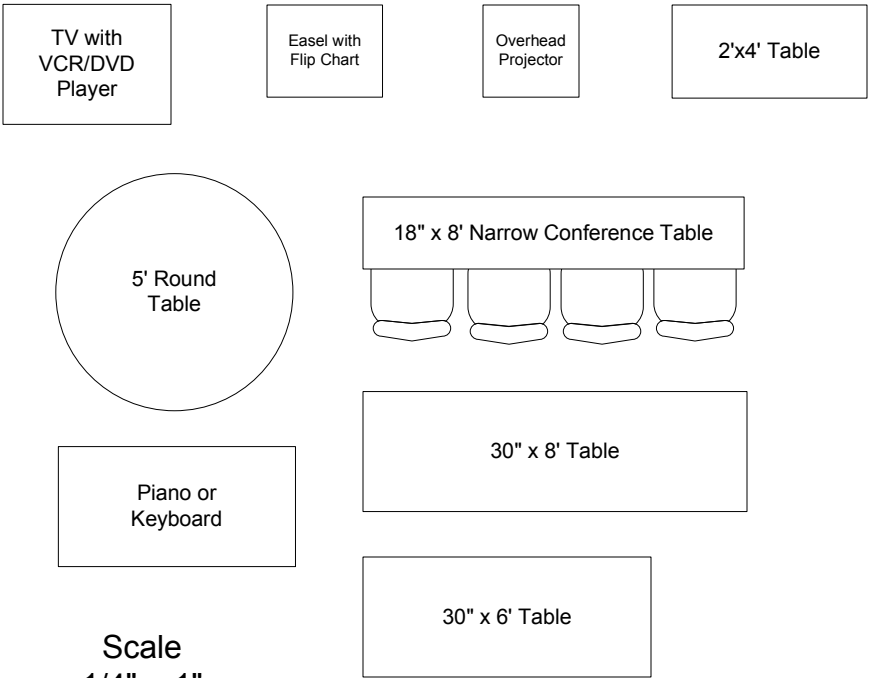

Maplewood Meeting Room

22' X 32' with 8' ceiling

5' Projection Screen
Hung front center or left of center.

PA System Available
CD/Tape Player/Recorder Available
Maximum of 4 mikes / inputs

Maplewood Meeting Room

22' X 32' with 8' ceiling

Auditorium Style Seating for 63 with 0 tables

5' Projection Screen
Hung front center or left of center.

PA System Available
CD/Tape Player/Recorder Available
Maximum of 4 mikes / inputs

Scale
1/4" = 1"

Maplewood Meeting Room 22' X 32' with 8' ceiling

Round Table Style
Seating for 24
With 2 tables in back

5' Projection Screen
Hung front center or left of center.

PA System Available
CD/Tape Player/Recorder Available
Maximum of 4 mikes / inputs

Maplewood Meeting Room

22' X 32' with 8' ceiling

Long Table Style
Seating for 32
with 2 tables in back

5' Projection Screen
Hung front center or left of center.

PA System Available
CD/Tape Player/Recorder Available
Maximum of 4 mikes / inputs