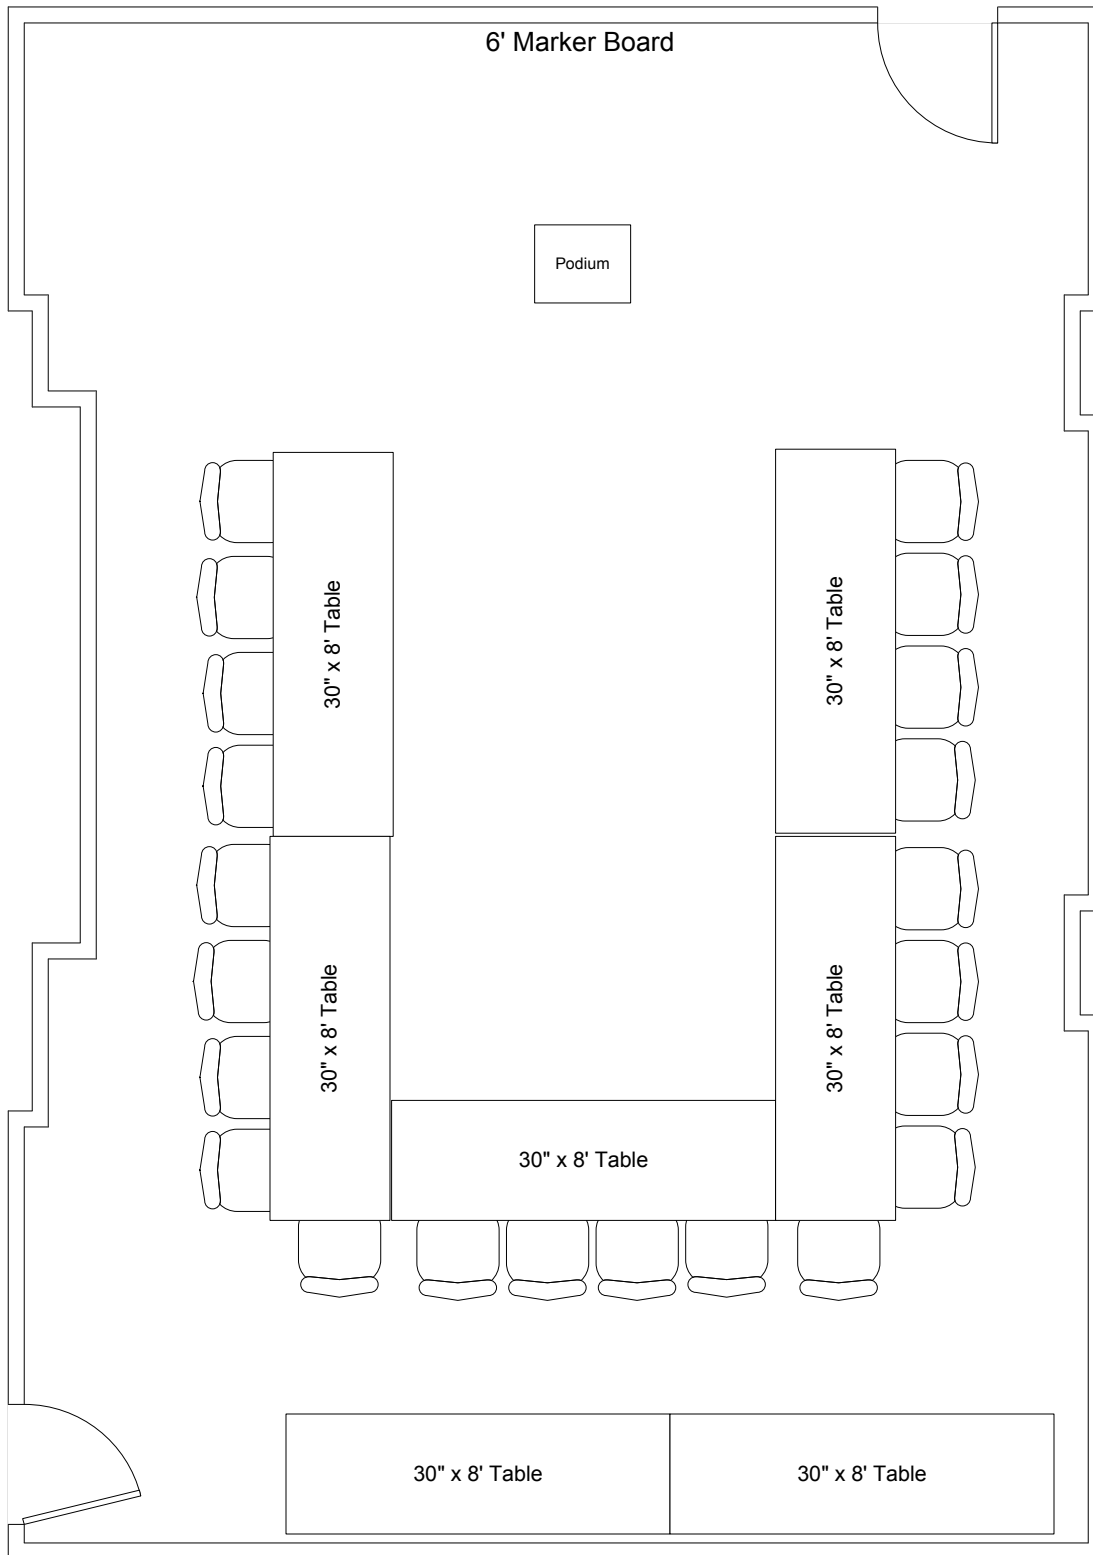

22' X 32' with 8' ceiling

Auditorium Style Seating for 63 with 0 tables

5' Projection Screen
Hung front center or left of center.

PA System Available
CD/Tape Player/Recorder Available
Maximum of 4 mikes / inputs

Scale
1/4" = 1"

Maplewood Meeting Room

22' X 32' with 8' ceiling

Conference Style
Seating for 32 behind narrow tables
with 2 tables in back

5' Projection Screen
Hung front center or left of center.

PA System Available
CD/Tape Player/Recorder Available
Maximum of 4 mikes / inputs

Scale
1/4" = 1"

Maplewood Meeting Room 22' X 32' with 8' ceiling

Open Board Style
Seating for 22 behind 30" tables
with 2 tables in back

5' Projection Screen
Hung front center or left of center.

PA System Available
CD/Tape Player/Recorder Available
Maximum of 4 mikes / inputs

Scale
1/4" = 1"

Maplewood Meeting Room 22' X 32' with 8' ceiling

Closed Board Style
Seating for 28 behind 30" tables
with 2 tables in back

5' Projection Screen
Hung front center or left of center.

PA System Available
CD/Tape Player/Recorder Available
Maximum of 4 mikes / inputs