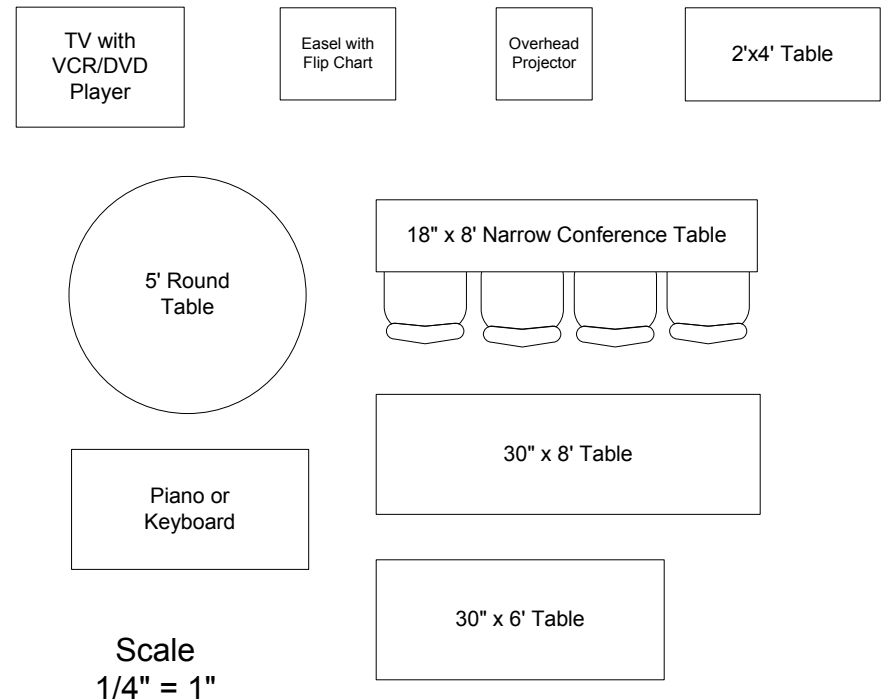

Scale
1/4" = 1"

Maplewood Meeting Room 22' X 32' with 8' ceiling

Closed Board Style
Seating for 28 behind 30" tables
with 2 tables in back

5' Projection Screen
Hung front center or left of center.

PA System Available
CD/Tape Player/Recorder Available
Maximum of 4 mikes / inputs

Scale
1/4" = 1"

Maplewood Meeting Room 22' X 32' with 8' ceiling

Round Table Style
Seating for 24
With 2 tables in back

5' Projection Screen
Hung front center or left of center.

PA System Available
CD/Tape Player/Recorder Available
Maximum of 4 mikes / inputs

Maplewood Meeting Room

22' X 32' with 8' ceiling

Long Table Style
Seating for 32
with 2 tables in back

5' Projection Screen
Hung front center or left of center.

PA System Available
CD/Tape Player/Recorder Available
Maximum of 4 mikes / inputs

Scale
1/4" = 1"

Maplewood Meeting Room

22' X 32' with 8' ceiling

Circle Style
 Open (As pictured) - 28
 Closed - 38

5' Projection Screen
 Hung front center or left of center.

PA System Available
 CD/Tape Player/Recorder Available
 Maximum of 4 mikes / inputs