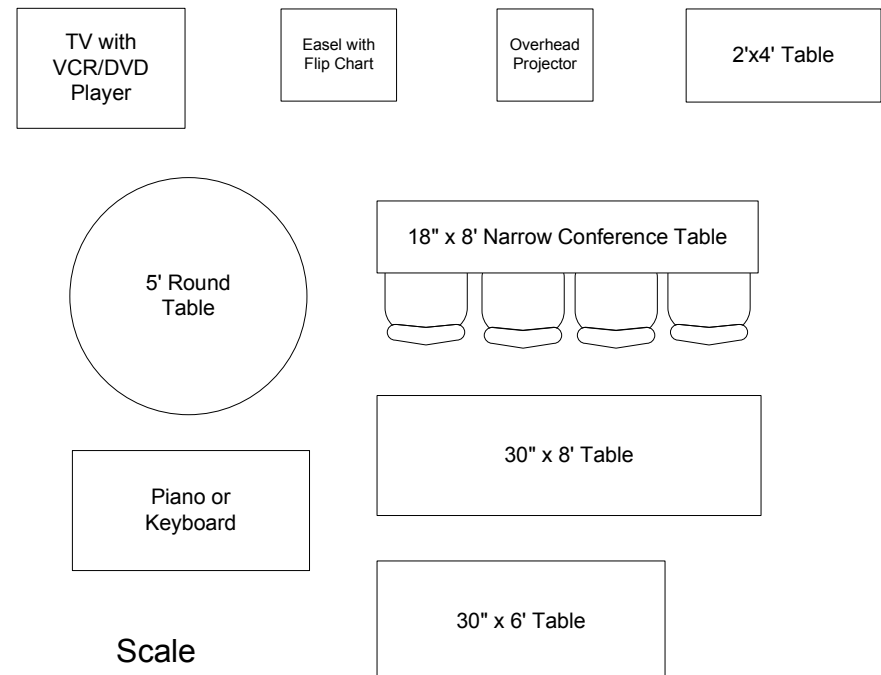

Maplewood Meeting Room

22' X 32' with 8' ceiling

5' Projection Screen
Hung front center or left of center.

PA System Available
CD/Tape Player/Recorder Available
Maximum of 4 mikes / inputs

Maplewood Meeting Room

22' X 32' with 8' ceiling

Auditorium Style Seating for 63 with 0 tables

5' Projection Screen
Hung front center or left of center.

PA System Available
CD/Tape Player/Recorder Available
Maximum of 4 mikes / inputs

Scale
1/4" = 1"

Maplewood Meeting Room 22' X 32' with 8' ceiling

Round Table Style
Seating for 24
With 2 tables in back

5' Projection Screen
Hung front center or left of center.

PA System Available
CD/Tape Player/Recorder Available
Maximum of 4 mikes / inputs

Maplewood Meeting Room

22' X 32' with 8' ceiling

Long Table Style
Seating for 32
with 2 tables in back

5' Projection Screen
Hung front center or left of center.

PA System Available
CD/Tape Player/Recorder Available
Maximum of 4 mikes / inputs