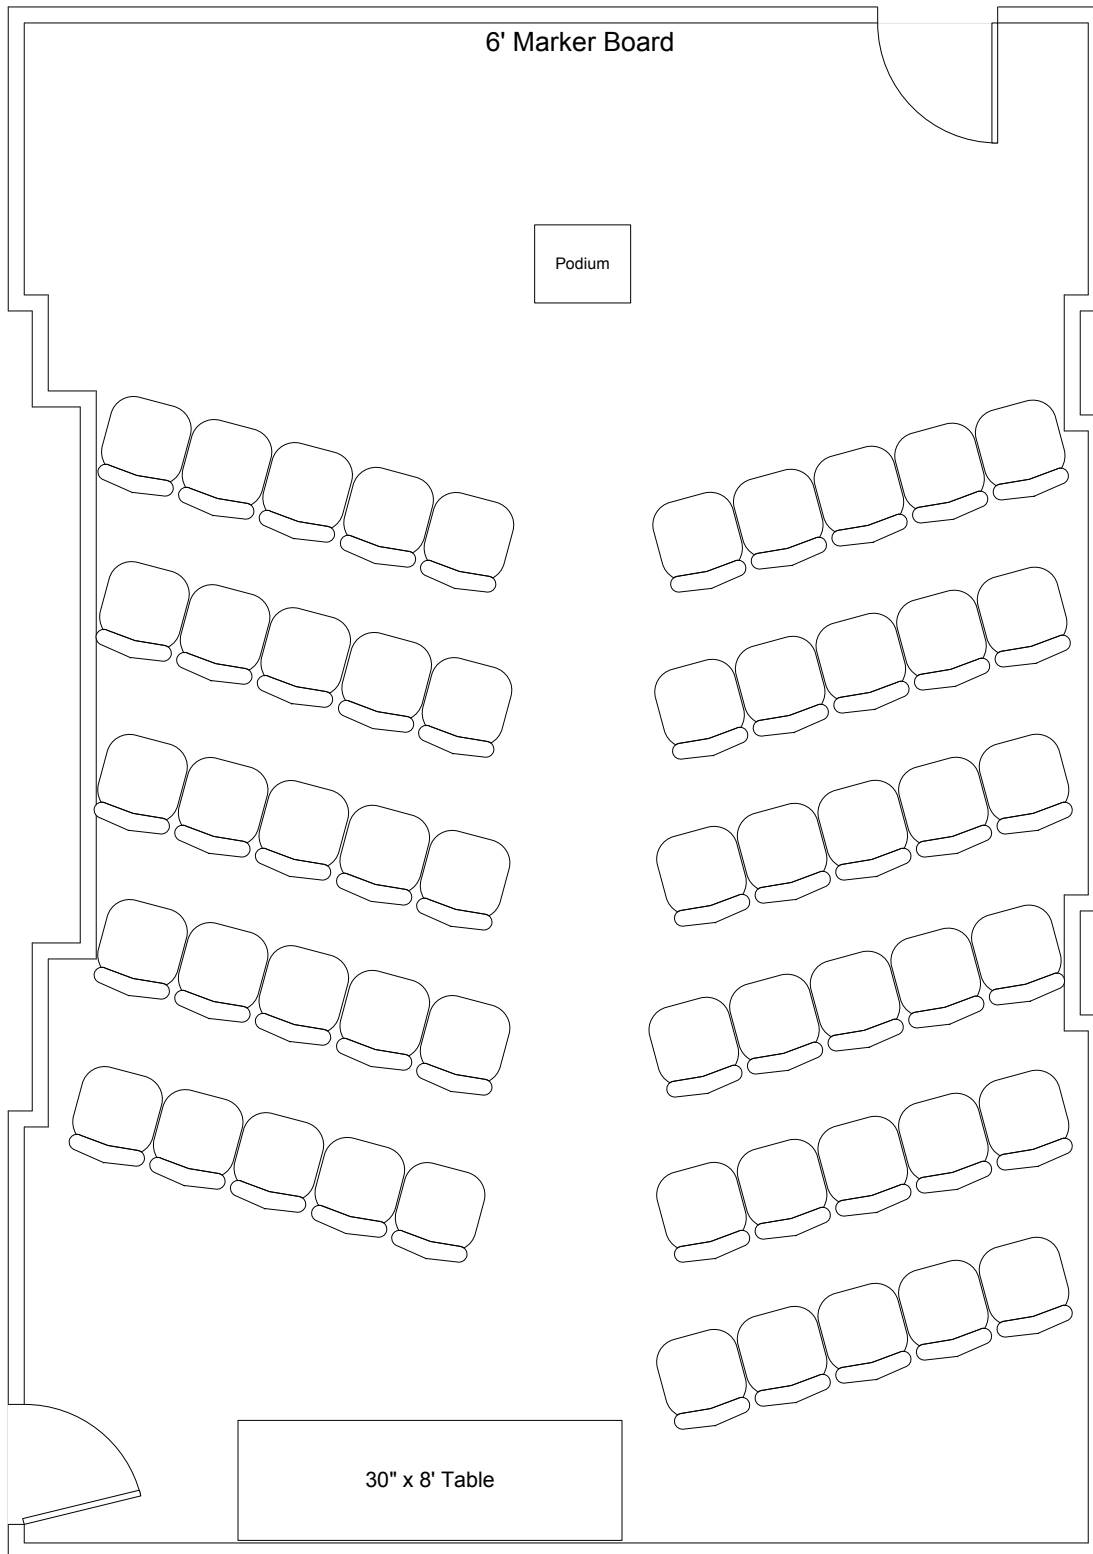

Maplewood Meeting Room

22' X 32' with 8' ceiling

5' Projection Screen
Hung front center or left of center.

PA System Available
CD/Tape Player/Recorder Available
Maximum of 4 mikes / inputs

Maplewood Meeting Room

22' X 32' with 8' ceiling

Auditorium Style Seating for 63 with 0 tables

5' Projection Screen
Hung front center or left of center.

PA System Available
CD/Tape Player/Recorder Available
Maximum of 4 mikes / inputs

Scale
1/4" = 1"

Maplewood Meeting Room 22' X 32' with 8' ceiling

Casual Auditorium Style Seating for 55 with 1 table

5' Projection Screen
Hung front center or left of center.

PA System Available
CD/Tape Player/Recorder Available
Maximum of 4 mikes / inputs

Scale
1/4" = 1"

Maplewood Meeting Room

22' X 32' with 8' ceiling

Conference Style
Seating for 32 behind narrow tables
with 2 tables in back

5' Projection Screen
Hung front center or left of center.

PA System Available
CD/Tape Player/Recorder Available
Maximum of 4 mikes / inputs