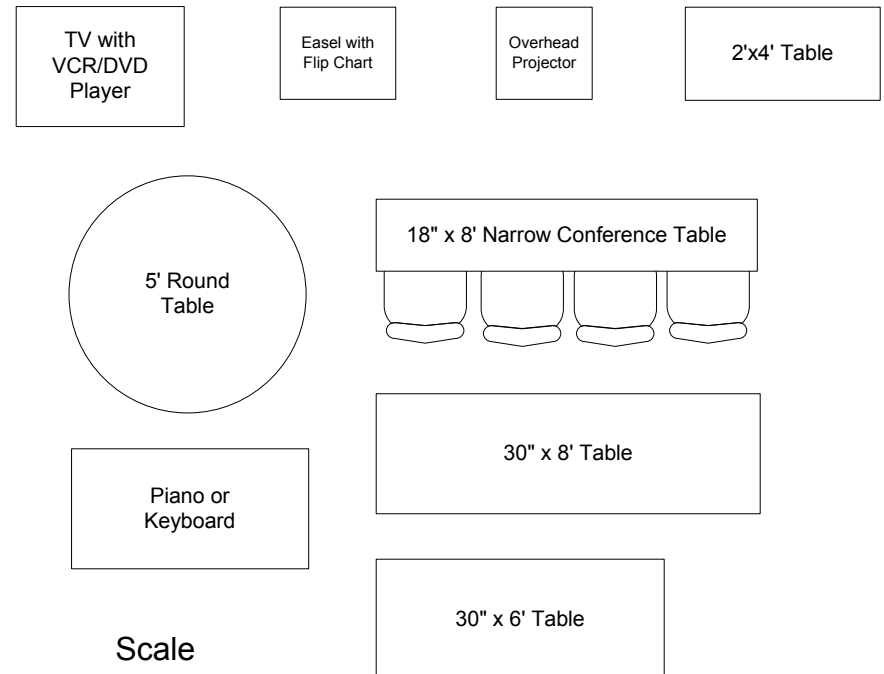

Scale
1/4" = 1"

Maplewood Meeting Room

22' X 32' with 8' ceiling

Conference Style
Seating for 32 behind narrow tables
with 2 tables in back

5' Projection Screen
Hung front center or left of center.

PA System Available
CD/Tape Player/Recorder Available
Maximum of 4 mikes / inputs

Scale
1/4" = 1"

Maplewood Meeting Room 22' X 32' with 8' ceiling

Open Board Style
Seating for 22 behind 30" tables
with 2 tables in back

5' Projection Screen
Hung front center or left of center.

PA System Available
CD/Tape Player/Recorder Available
Maximum of 4 mikes / inputs

Scale
1/4" = 1"

Maplewood Meeting Room 22' X 32' with 8' ceiling

Closed Board Style
Seating for 28 behind 30" tables
with 2 tables in back

5' Projection Screen
Hung front center or left of center.

PA System Available
CD/Tape Player/Recorder Available
Maximum of 4 mikes / inputs

Scale
1/4" = 1"

Maplewood Meeting Room 22' X 32' with 8' ceiling

Round Table Style
Seating for 24
With 2 tables in back

5' Projection Screen
Hung front center or left of center.

PA System Available
CD/Tape Player/Recorder Available
Maximum of 4 mikes / inputs