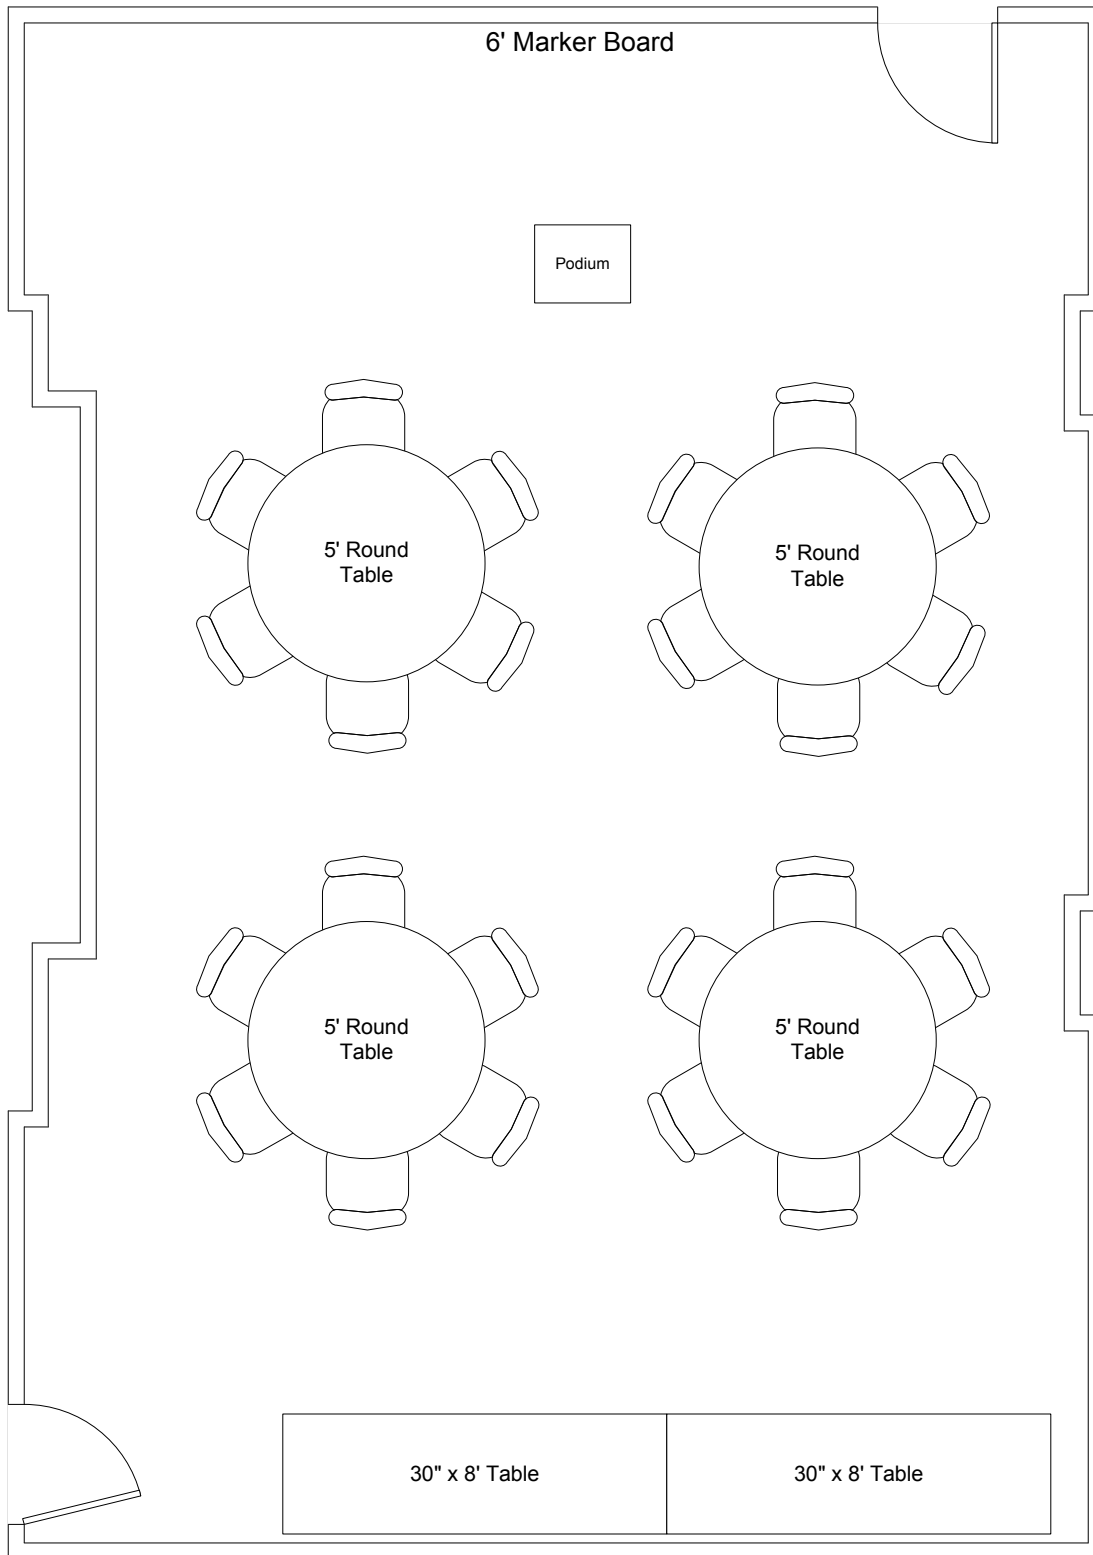

Scale
1/4" = 1"

Maplewood Meeting Room 22' X 32' with 8' ceiling

Open Board Style
Seating for 22 behind 30" tables
with 2 tables in back

5' Projection Screen
Hung front center or left of center.

PA System Available
CD/Tape Player/Recorder Available
Maximum of 4 mikes / inputs

Scale
1/4" = 1"

Maplewood Meeting Room 22' X 32' with 8' ceiling

Closed Board Style
Seating for 28 behind 30" tables
with 2 tables in back

5' Projection Screen
Hung front center or left of center.

PA System Available
CD/Tape Player/Recorder Available
Maximum of 4 mikes / inputs

Scale
1/4" = 1"

Maplewood Meeting Room 22' X 32' with 8' ceiling

Round Table Style
Seating for 24
With 2 tables in back

5' Projection Screen
Hung front center or left of center.

PA System Available
CD/Tape Player/Recorder Available
Maximum of 4 mikes / inputs

Maplewood Meeting Room

22' X 32' with 8' ceiling

Long Table Style
Seating for 32
with 2 tables in back

5' Projection Screen
Hung front center or left of center.

PA System Available
CD/Tape Player/Recorder Available
Maximum of 4 mikes / inputs