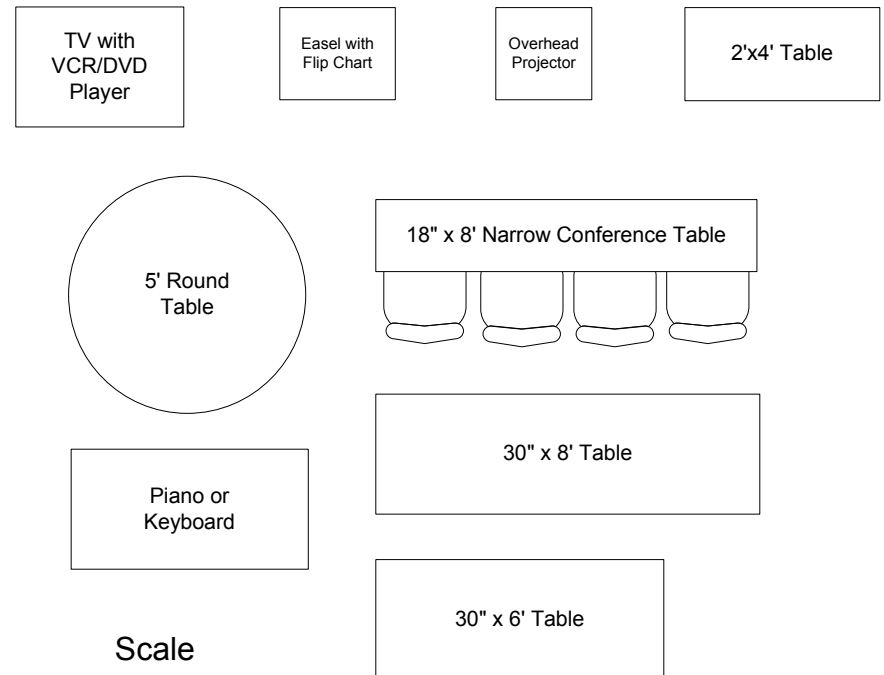

Scale
1/4" = 1"

Maplewood Meeting Room 22' X 32' with 8' ceiling

Closed Board Style
Seating for 28 behind 30" tables
with 2 tables in back

5' Projection Screen
Hung front center or left of center.

PA System Available
CD/Tape Player/Recorder Available
Maximum of 4 mikes / inputs

Scale
1/4" = 1"

Maplewood Meeting Room 22' X 32' with 8' ceiling

Round Table Style
Seating for 24
With 2 tables in back

5' Projection Screen
Hung front center or left of center.

PA System Available
CD/Tape Player/Recorder Available
Maximum of 4 mikes / inputs

Maplewood Meeting Room

22' X 32' with 8' ceiling

Long Table Style
Seating for 32
with 2 tables in back

5' Projection Screen
Hung front center or left of center.

PA System Available
CD/Tape Player/Recorder Available
Maximum of 4 mikes / inputs

Scale
1/4" = 1"

Maplewood Meeting Room

22' X 32' with 8' ceiling

Circle Style
 Open (As pictured) - 28
 Closed - 38

5' Projection Screen
 Hung front center or left of center.

PA System Available
 CD/Tape Player/Recorder Available
 Maximum of 4 mikes / inputs