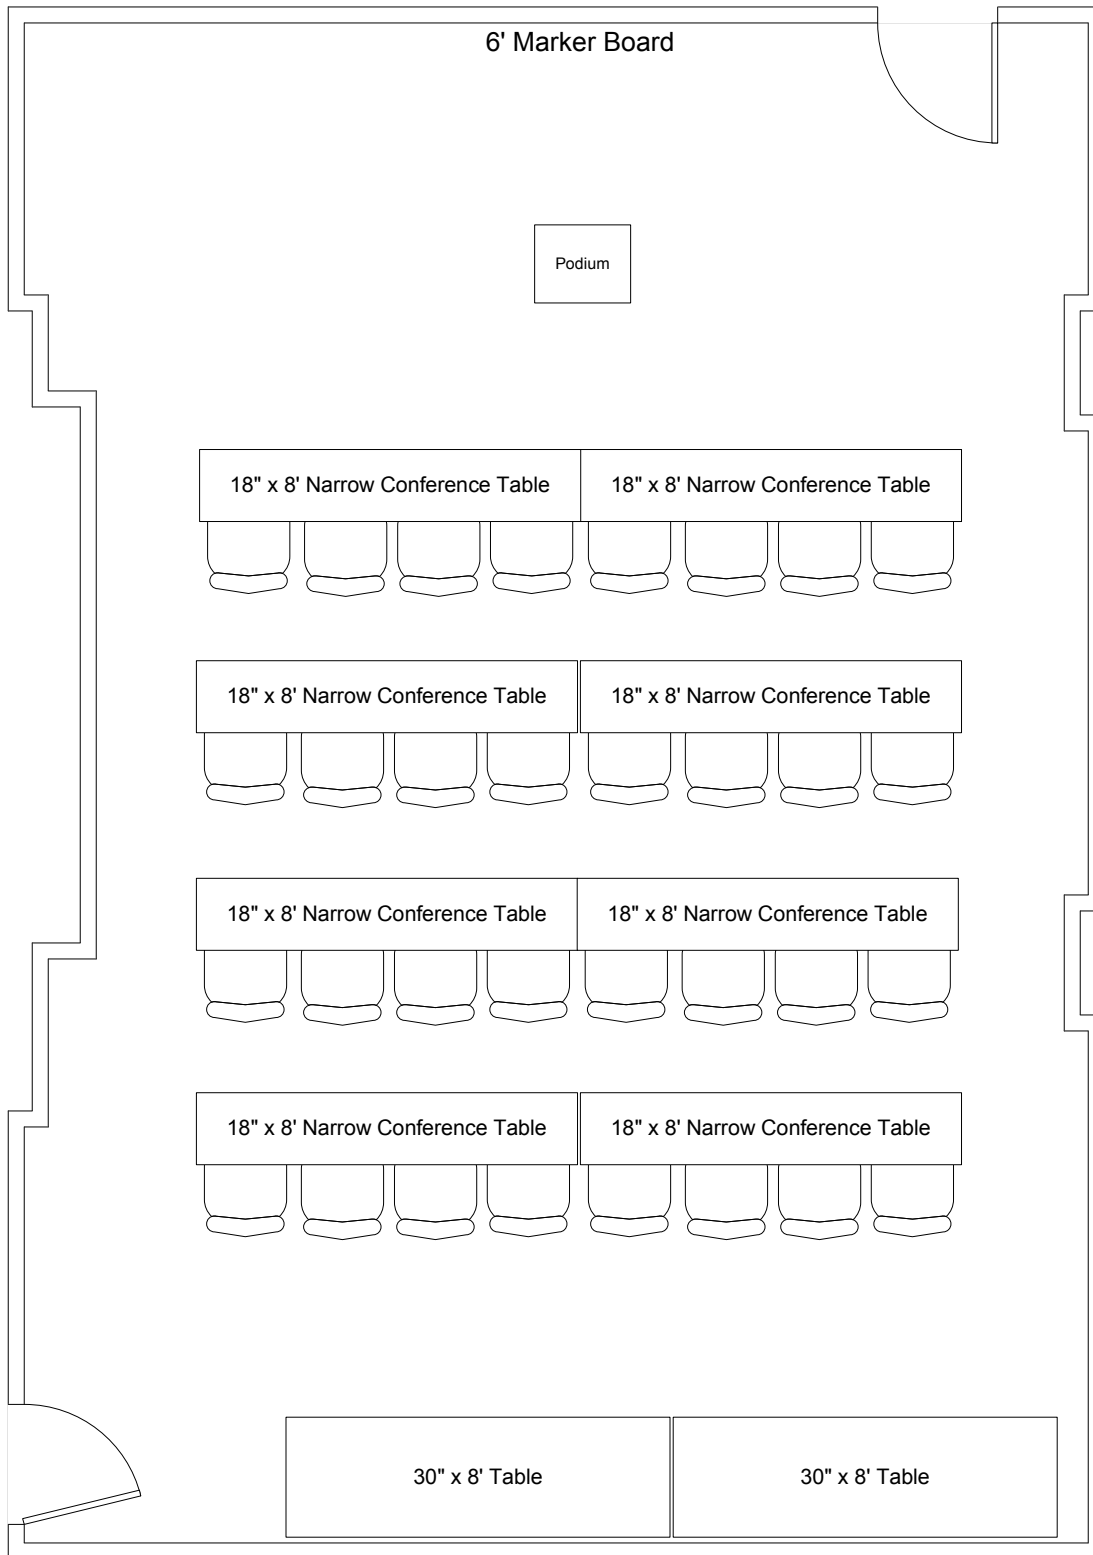

22' X 32' with 8' ceiling

Auditorium Style Seating for 63 with 0 tables

5' Projection Screen
Hung front center or left of center.

PA System Available
CD/Tape Player/Recorder Available
Maximum of 4 mikes / inputs

Scale
1/4" = 1"

Maplewood Meeting Room 22' X 32' with 8' ceiling

Casual Auditorium Style Seating for 55 with 1 table

5' Projection Screen
Hung front center or left of center.

PA System Available
CD/Tape Player/Recorder Available
Maximum of 4 mikes / inputs

Scale
1/4" = 1"

Maplewood Meeting Room

22' X 32' with 8' ceiling

Conference Style
Seating for 32 behind narrow tables
with 2 tables in back

5' Projection Screen
Hung front center or left of center.

PA System Available
CD/Tape Player/Recorder Available
Maximum of 4 mikes / inputs

Scale
1/4" = 1"

Maplewood Meeting Room 22' X 32' with 8' ceiling

Open Board Style
Seating for 22 behind 30" tables
with 2 tables in back

5' Projection Screen
Hung front center or left of center.

PA System Available
CD/Tape Player/Recorder Available
Maximum of 4 mikes / inputs