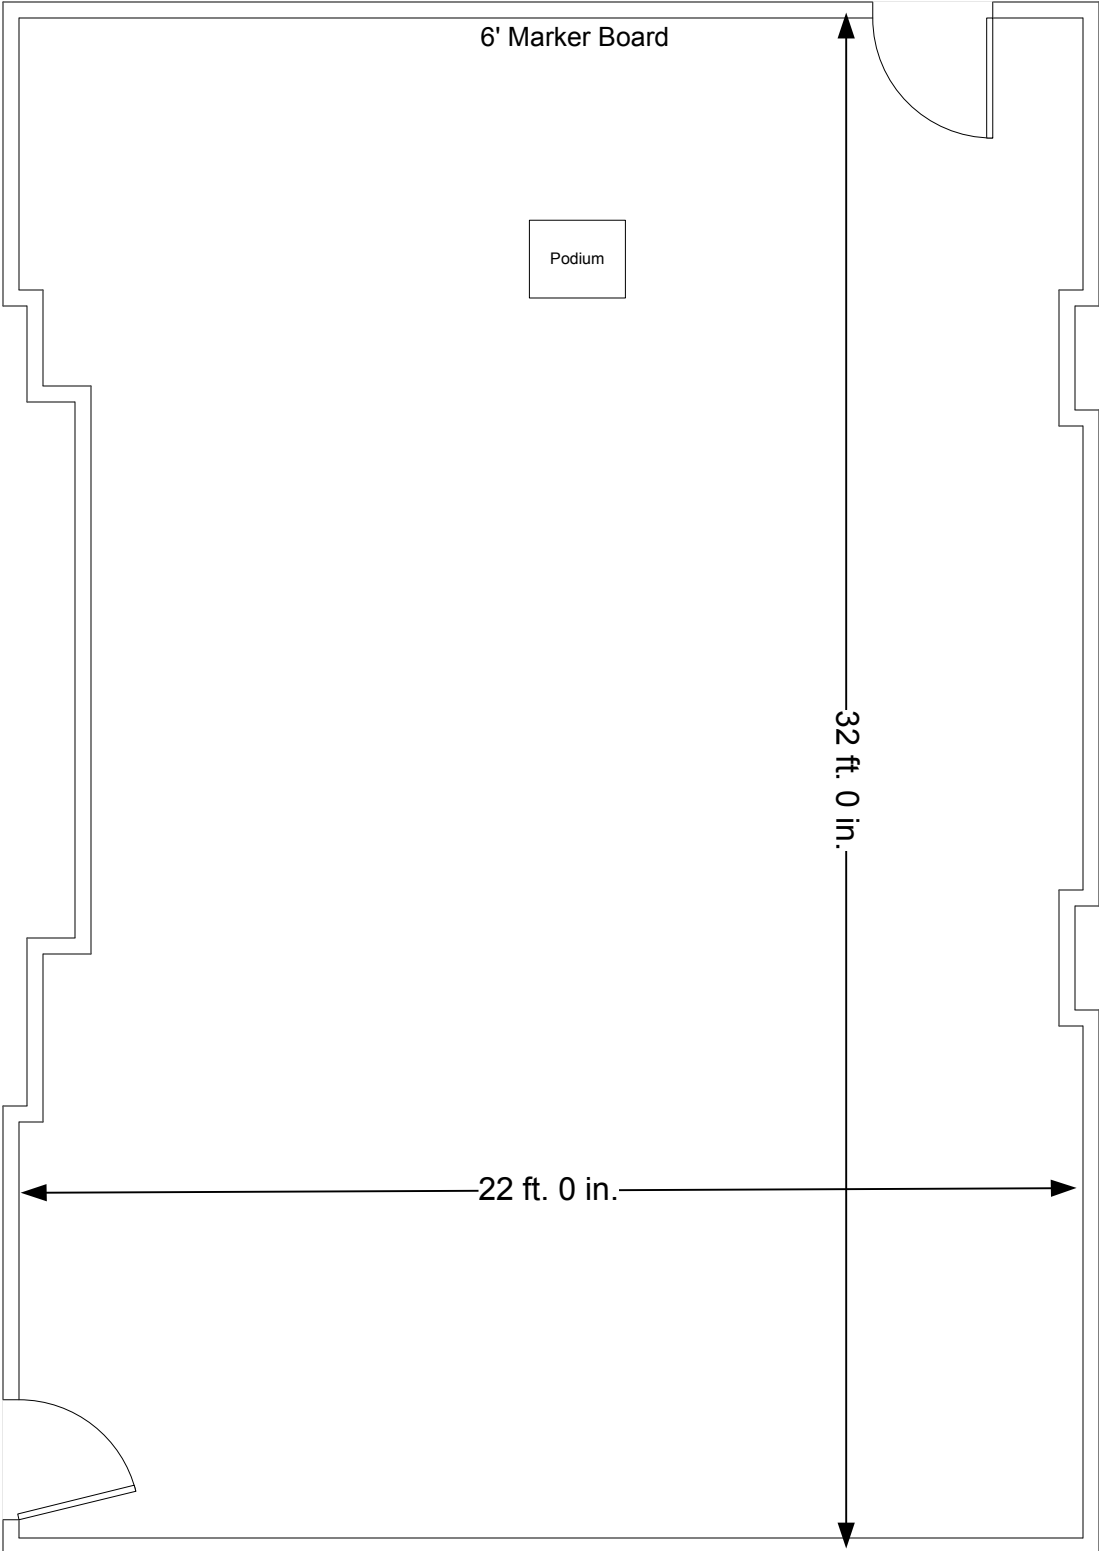

Maplewood Meeting Room

22' X 32' with 8' ceiling

5' Projection Screen
Hung front center or left of center.

PA System Available
CD/Tape Player/Recorder Available
Maximum of 4 mikes / inputs

Maplewood Meeting Room

22' X 32' with 8' ceiling

Auditorium Style Seating for 63 with 0 tables

5' Projection Screen
Hung front center or left of center.

PA System Available
CD/Tape Player/Recorder Available
Maximum of 4 mikes / inputs

Scale
1/4" = 1"

Maplewood Meeting Room 22' X 32' with 8' ceiling

Casual Auditorium Style Seating for 55 with 1 table

5' Projection Screen
Hung front center or left of center.

PA System Available
CD/Tape Player/Recorder Available
Maximum of 4 mikes / inputs

Scale
 1/4" = 1"