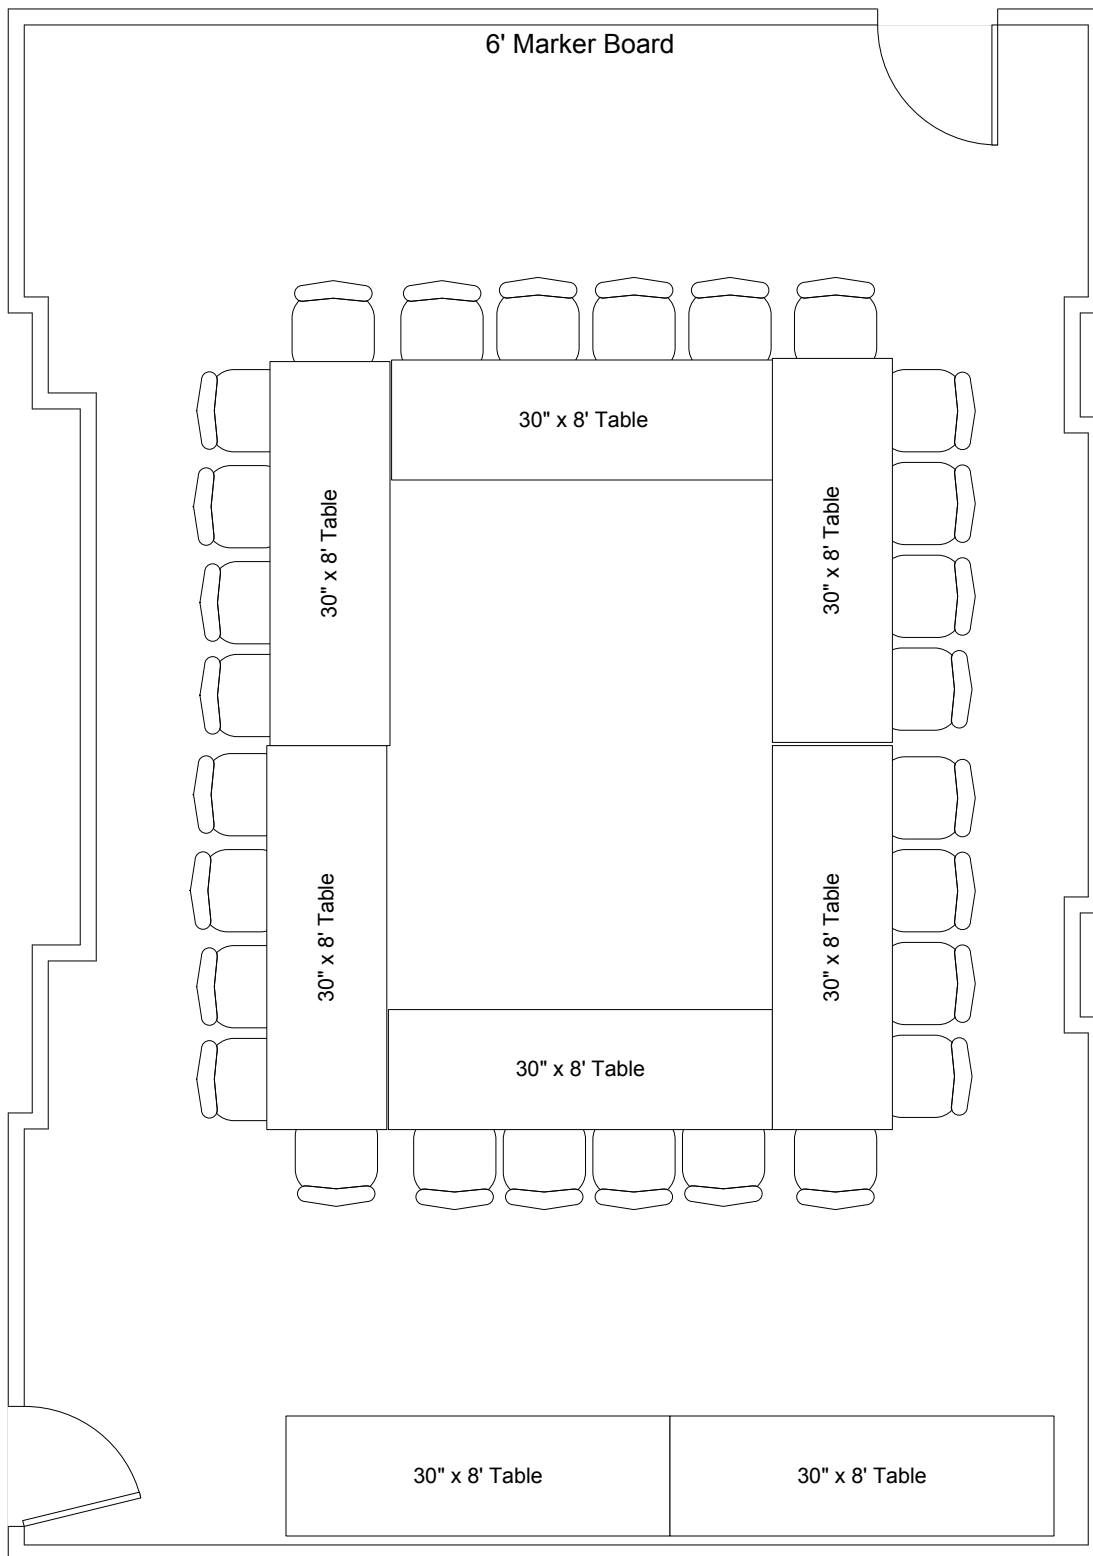

Scale
1/4" = 1"

Maplewood Meeting Room

22' X 32' with 8' ceiling

Conference Style
Seating for 32 behind narrow tables
with 2 tables in back

5' Projection Screen
Hung front center or left of center.

PA System Available
CD/Tape Player/Recorder Available
Maximum of 4 mikes / inputs

Scale
1/4" = 1"

Maplewood Meeting Room 22' X 32' with 8' ceiling

Open Board Style
Seating for 22 behind 30" tables
with 2 tables in back

5' Projection Screen
Hung front center or left of center.

PA System Available
CD/Tape Player/Recorder Available
Maximum of 4 mikes / inputs

Scale
1/4" = 1"

Maplewood Meeting Room 22' X 32' with 8' ceiling

Closed Board Style
Seating for 28 behind 30" tables
with 2 tables in back

5' Projection Screen
Hung front center or left of center.

PA System Available
CD/Tape Player/Recorder Available
Maximum of 4 mikes / inputs

Scale
1/4" = 1"

Maplewood Meeting Room 22' X 32' with 8' ceiling

Round Table Style
Seating for 24
With 2 tables in back

5' Projection Screen
Hung front center or left of center.

PA System Available
CD/Tape Player/Recorder Available
Maximum of 4 mikes / inputs