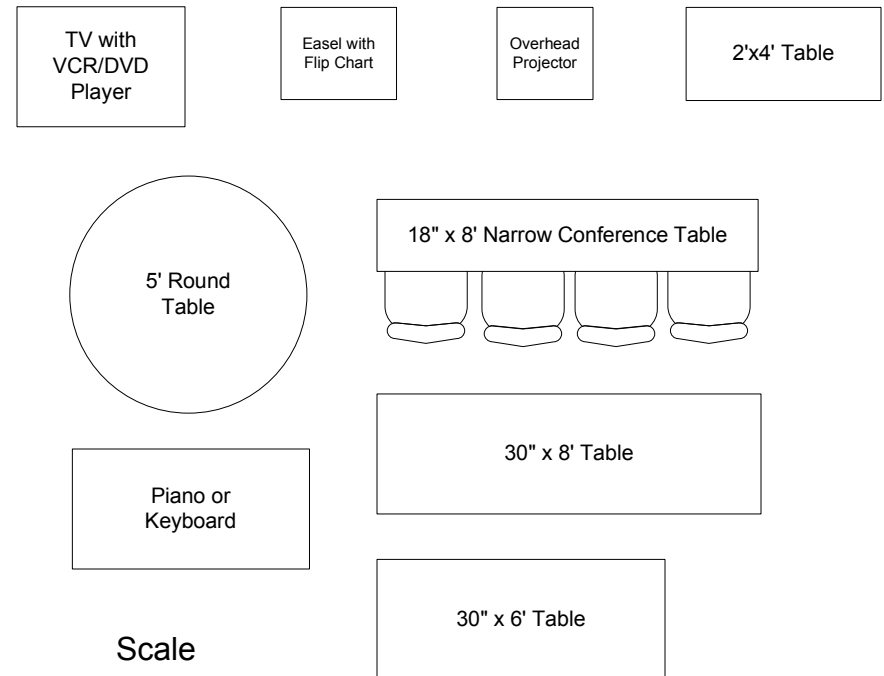

Scale
1/4" = 1"

Maplewood Meeting Room

22' X 32' with 8' ceiling

Conference Style
Seating for 32 behind narrow tables
with 2 tables in back

5' Projection Screen
Hung front center or left of center.

PA System Available
CD/Tape Player/Recorder Available
Maximum of 4 mikes / inputs

Scale
1/4" = 1"

Maplewood Meeting Room 22' X 32' with 8' ceiling

Open Board Style
Seating for 22 behind 30" tables
with 2 tables in back

5' Projection Screen
Hung front center or left of center.

PA System Available
CD/Tape Player/Recorder Available
Maximum of 4 mikes / inputs

Scale
1/4" = 1"

Maplewood Meeting Room 22' X 32' with 8' ceiling

Closed Board Style
Seating for 28 behind 30" tables
with 2 tables in back

5' Projection Screen
Hung front center or left of center.

PA System Available
CD/Tape Player/Recorder Available
Maximum of 4 mikes / inputs

Maplewood Meeting Room

22' X 32' with 8' ceiling

Long Table Style
Seating for 32
with 2 tables in back

5' Projection Screen
Hung front center or left of center.

PA System Available
CD/Tape Player/Recorder Available
Maximum of 4 mikes / inputs