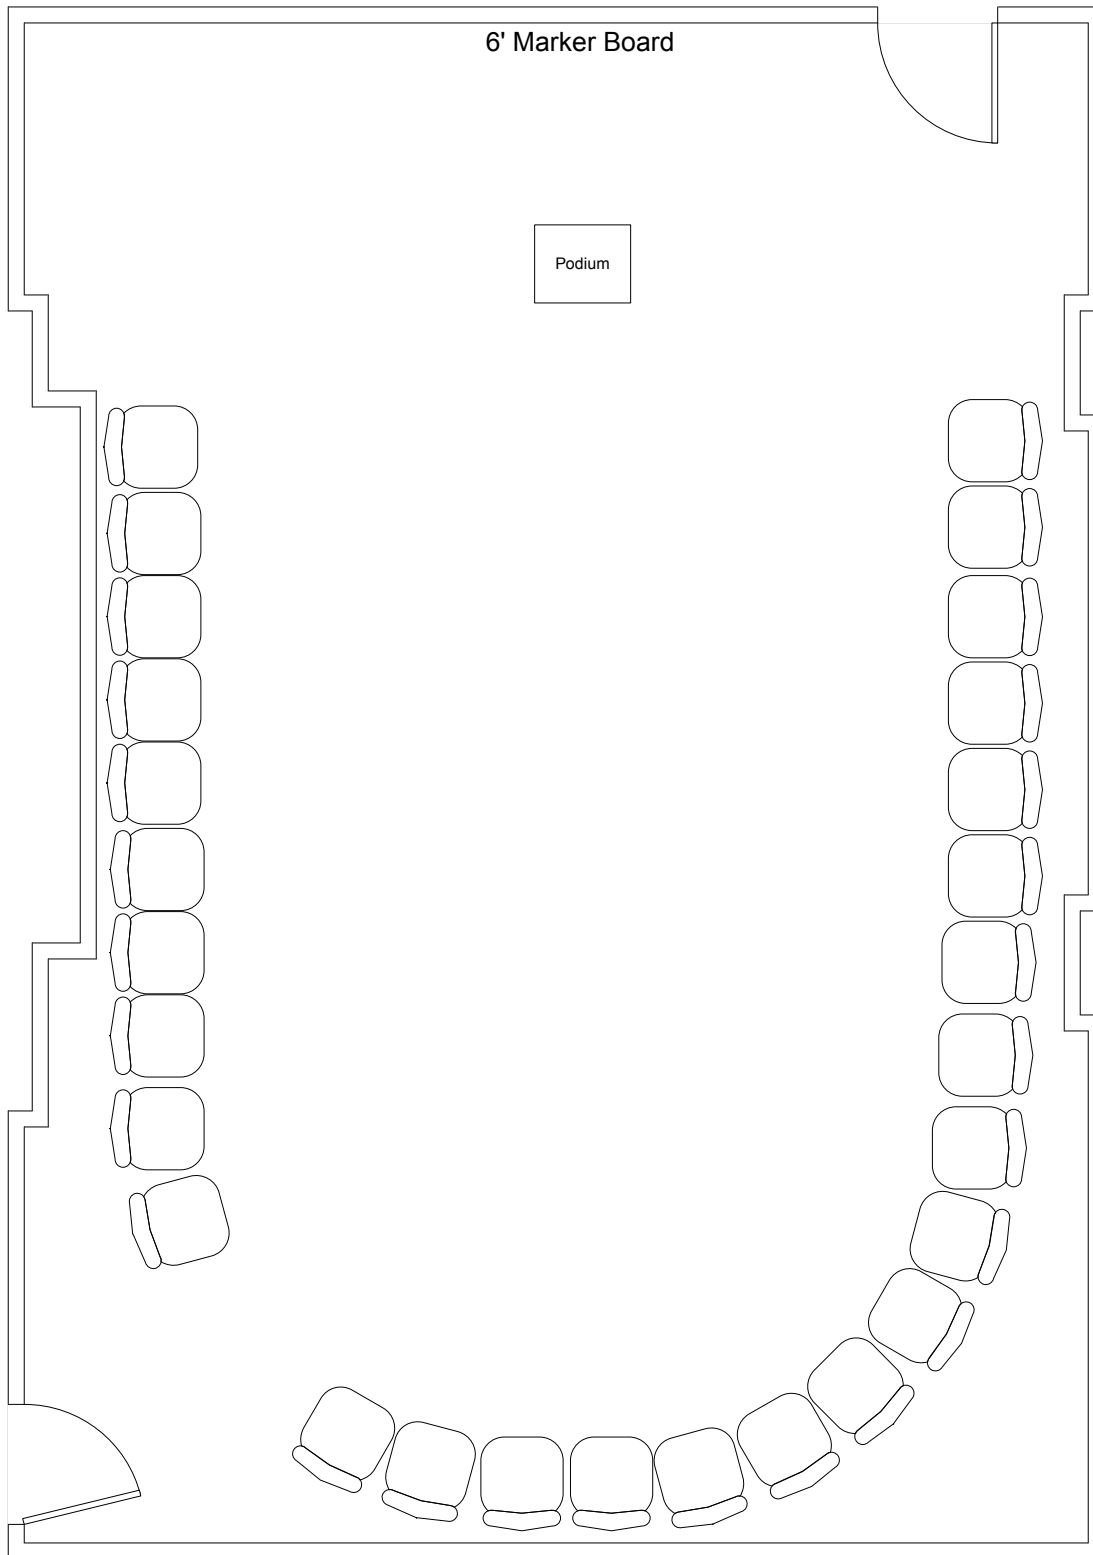

Scale
1/4" = 1"

Maplewood Meeting Room 22' X 32' with 8' ceiling

Open Board Style
Seating for 22 behind 30" tables
with 2 tables in back

5' Projection Screen
Hung front center or left of center.

PA System Available
CD/Tape Player/Recorder Available
Maximum of 4 mikes / inputs

Scale
1/4" = 1"

Maplewood Meeting Room 22' X 32' with 8' ceiling

Round Table Style
Seating for 24
With 2 tables in back

5' Projection Screen
Hung front center or left of center.

PA System Available
CD/Tape Player/Recorder Available
Maximum of 4 mikes / inputs

Maplewood Meeting Room

22' X 32' with 8' ceiling

Long Table Style
Seating for 32
with 2 tables in back

5' Projection Screen
Hung front center or left of center.

PA System Available
CD/Tape Player/Recorder Available
Maximum of 4 mikes / inputs

Scale
1/4" = 1"

Maplewood Meeting Room

22' X 32' with 8' ceiling

Circle Style
 Open (As pictured) - 28
 Closed - 38

5' Projection Screen
 Hung front center or left of center.

PA System Available
 CD/Tape Player/Recorder Available
 Maximum of 4 mikes / inputs