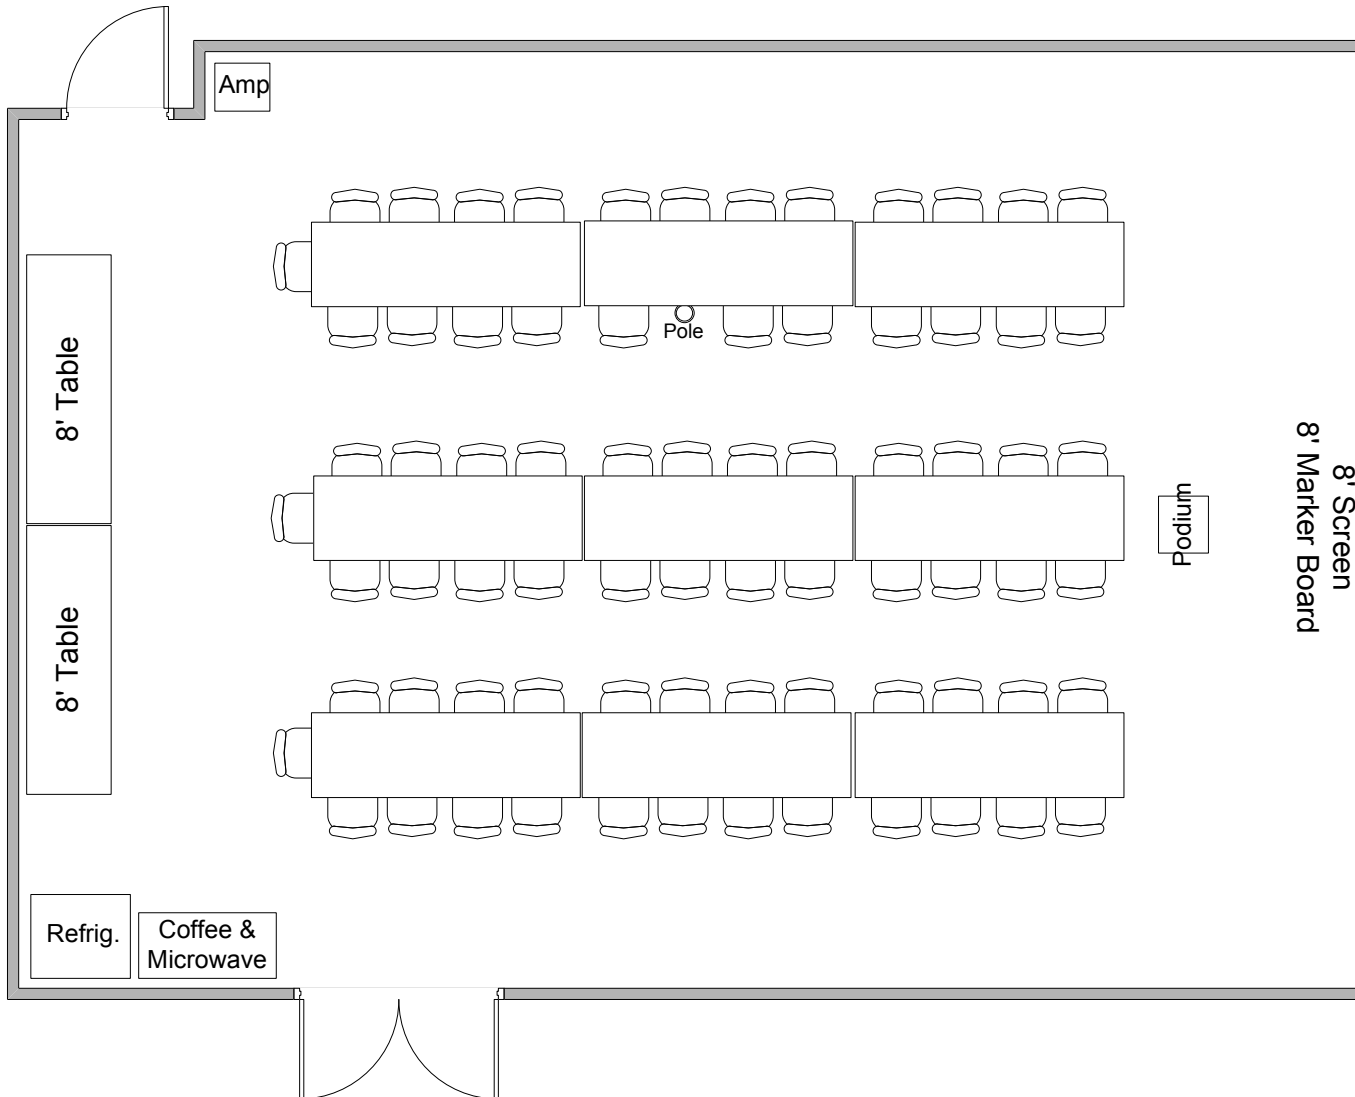

27½' X 40' with 8' ceiling

Open Board Style
Seating for 33

PA System

Yamaha 212s Amp

Cassette/CD Player can be requested

Maximum of 6 mikes / inputs

Bulletin strips on all walls

Other Set Up Equipment Available

Maximum of 6 mikes / inputs

Bulletin strips on all walls

Other Set Up Equipment Available

Scale - 3/16" = 1'

Hickory Meeting Room

Located in Nature Center

27½' X 40' with 8' ceiling

Round Table Style
Seating for 48

PA System
Yamaha 212s Amp
Cassette/CD Player can be requested
Maximum of 6 mikes / inputs

Bulletin strips on all walls

Other Set Up Equipment Available

Scale - 3/16" = 1'

Hickory Meeting Room

Located in Nature Center

27½' X 40' with 8' ceiling

Long Table Style Seating for 74

PA System
Yamaha 212s Amp
Cassette/CD Player can be requested
Maximum of 6 mikes / inputs

Bulletin strips on all walls

Other Set Up Equipment Available