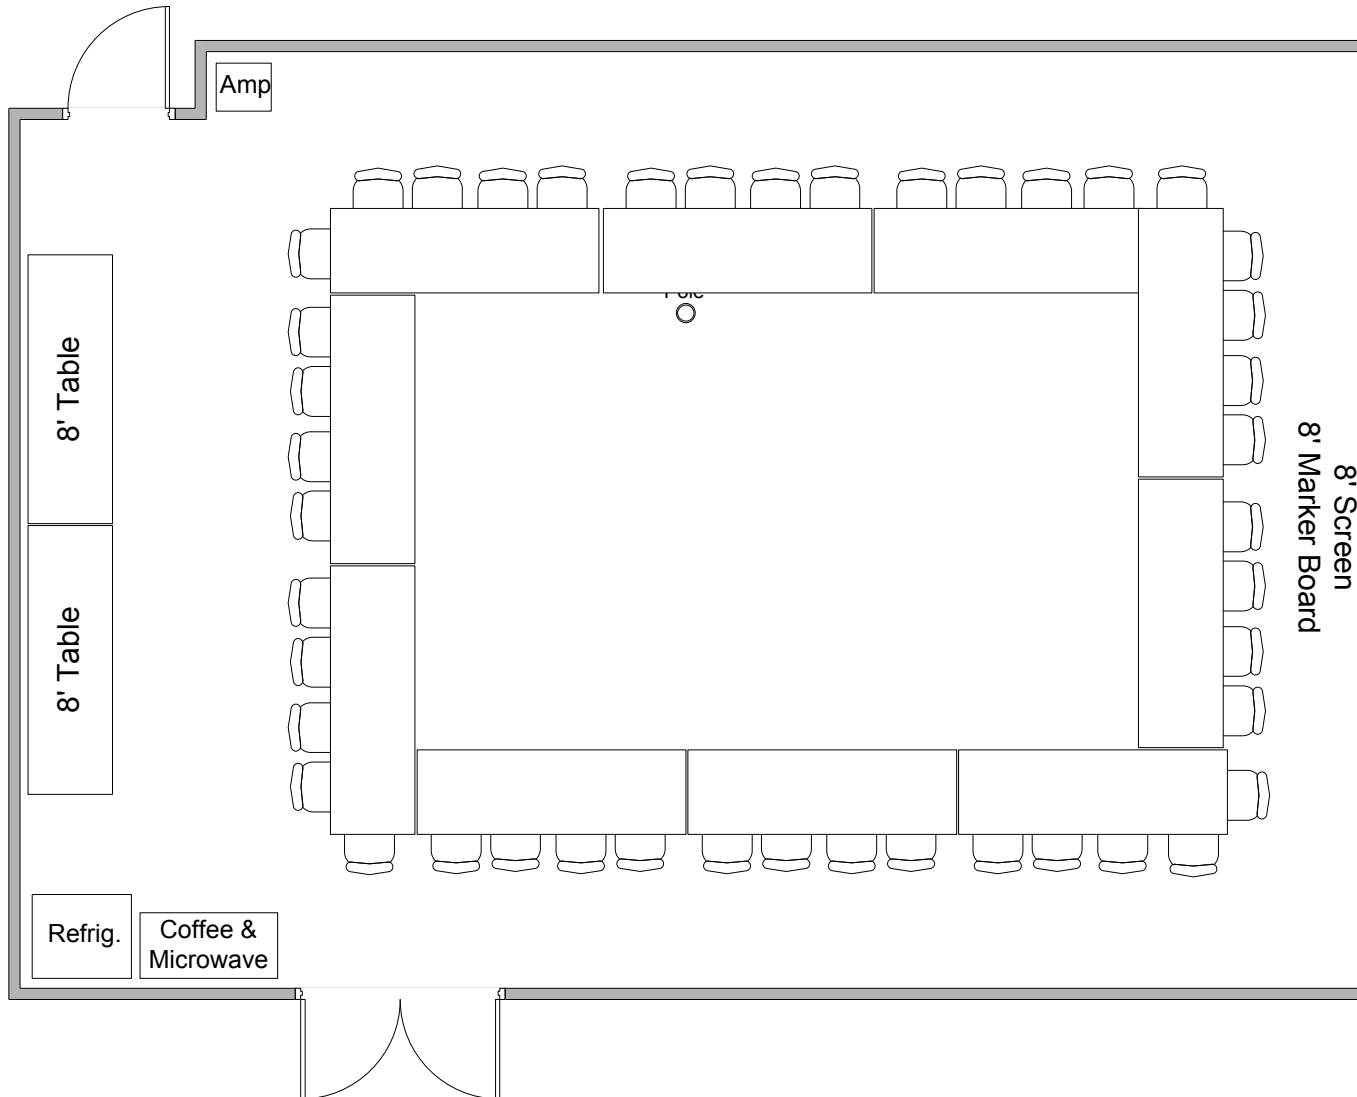

Bulletin strips on all walls

Other Set Up Equipment Available

Scale - 3/16" = 1'

Hickory Meeting Room

Located in Nature Center

27½' X 40' with 8' ceiling

Conference Style
Seating for 48

PA System

27½' X 40' with 8' ceiling

Open Board Style
Seating for 33

PA System

Yamaha 212s Amp

Cassette/CD Player can be requested

Maximum of 6 mikes / inputs

Bulletin strips on all walls

Other Set Up Equipment Available

Scale - 3/16" = 1'

Hickory Meeting Room

Located in Nature Center

27½' X 40' with 8' ceiling

Closed Board Style
Seating for 44

PA System

Yamaha 212s Amp

Cassette/CD Player can be requested

Maximum of 6 mikes / inputs

Bulletin strips on all walls

Other Set Up Equipment Available

Scale - 3/16" = 1'

Hickory Meeting Room

Located in Nature Center

27½' X 40' with 8' ceiling

Round Table Style
Seating for 48