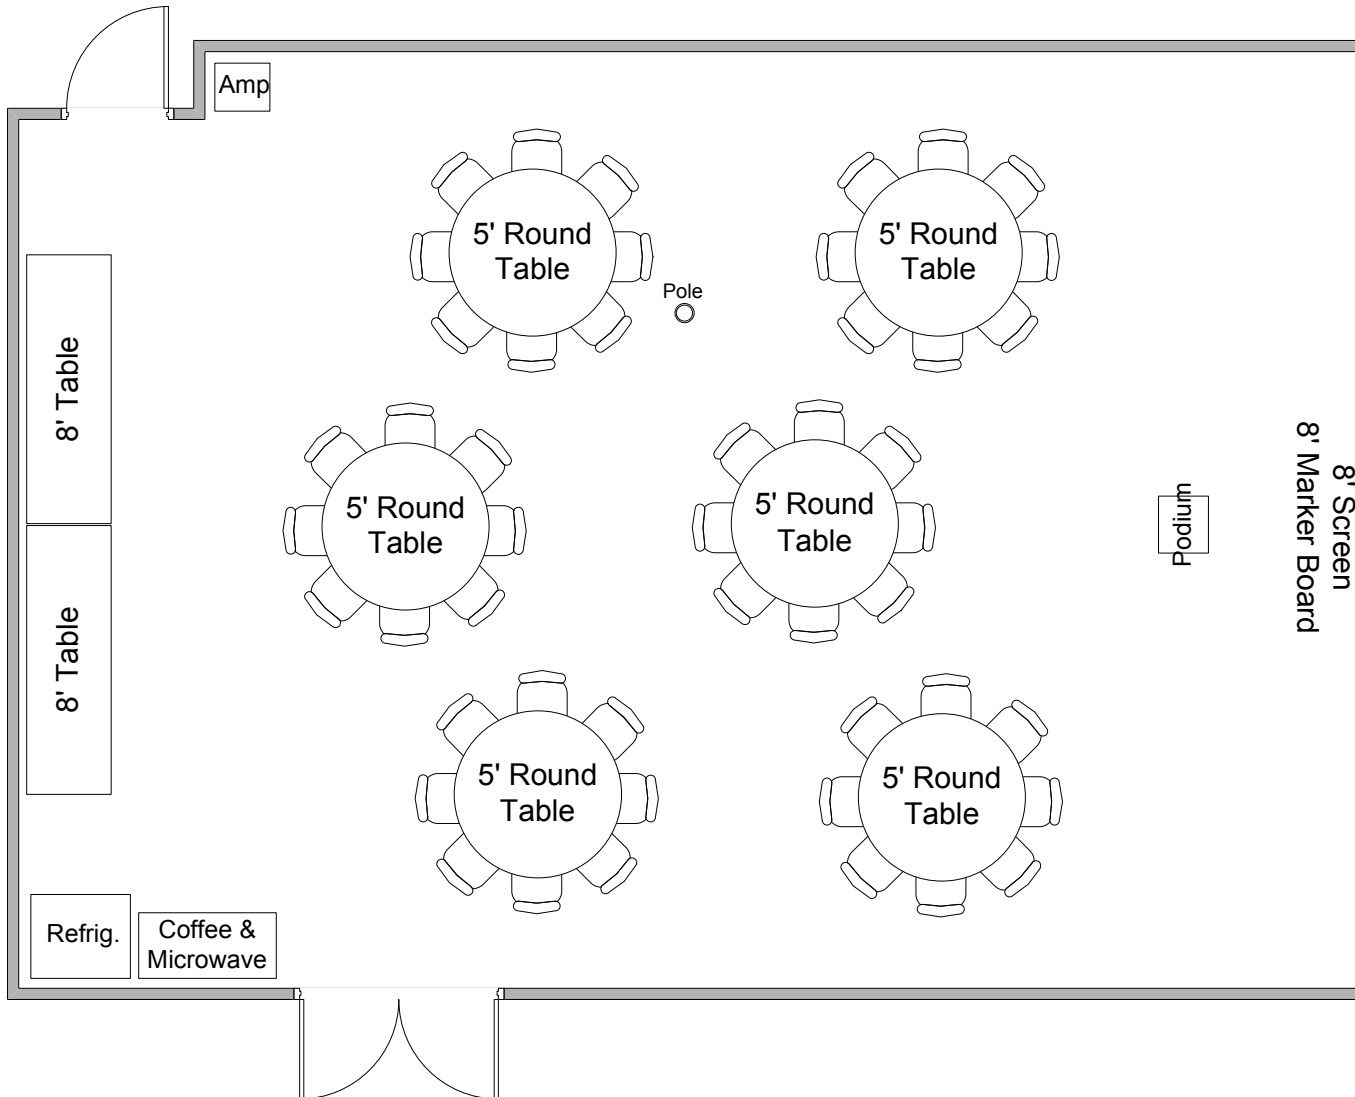

27½' X 40' with 8' ceiling

Open Board Style
Seating for 33

PA System

Yamaha 212s Amp

Cassette/CD Player can be requested

Maximum of 6 mikes / inputs

Bulletin strips on all walls

Other Set Up Equipment Available

Scale - 3/16" = 1'

Hickory Meeting Room

Located in Nature Center

27½' X 40' with 8' ceiling

Closed Board Style
Seating for 44

PA System

Yamaha 212s Amp

Cassette/CD Player can be requested

Maximum of 6 mikes / inputs

Bulletin strips on all walls

Other Set Up Equipment Available

Scale - 3/16" = 1'

Hickory Meeting Room

Located in Nature Center

27½' X 40' with 8' ceiling

Round Table Style
Seating for 48

PA System
Yamaha 212s Amp
Cassette/CD Player can be requested
Maximum of 6 mikes / inputs

Bulletin strips on all walls

Other Set Up Equipment Available

Scale - 3/16" = 1'

Hickory Meeting Room

Located in Nature Center