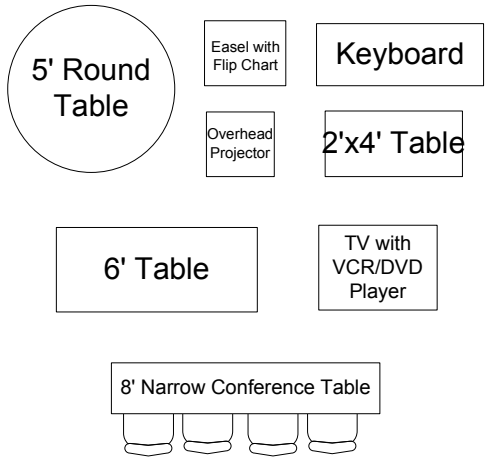

Maximum of 6 mikes / inputs

Bulletin strips on all walls

Other Set Up Equipment Available

Scale - 3/16" = 1'

Hickory Meeting Room

Located in Nature Center

27½' X 40' with 8' ceiling

Round Table Style
Seating for 48

PA System
Yamaha 212s Amp
Cassette/CD Player can be requested
Maximum of 6 mikes / inputs

Bulletin strips on all walls

Other Set Up Equipment Available

Scale - 3/16" = 1'

Hickory Meeting Room

Located in Nature Center

27½' X 40' with 8' ceiling

Long Table Style Seating for 74

PA System
Yamaha 212s Amp
Cassette/CD Player can be requested
Maximum of 6 mikes / inputs

Bulletin strips on all walls

Other Set Up Equipment Available