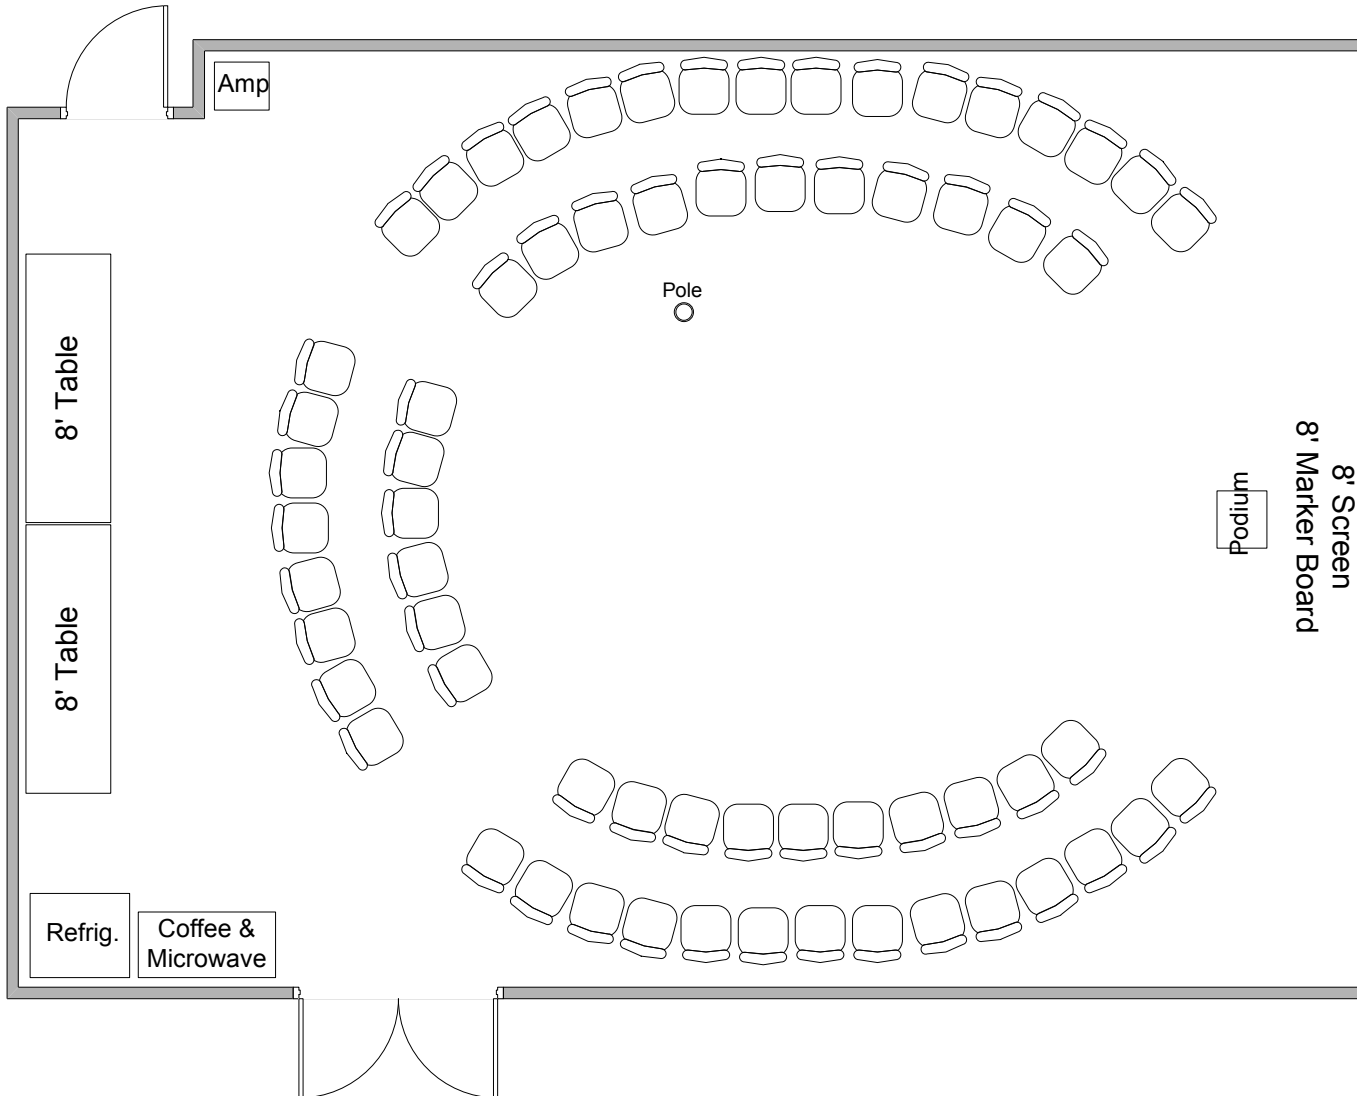

Hickory Meeting Room

Located in Nature Center

27½' X 40' with 8' ceiling

Circle Style

Double Open (As Pictured) - 65

Double closed - 85

Single Open - 38

Single Closed - 49

PA System

Yamaha 212s Amp

Cassette/CD Player can be requested

Maximum of 6 mikes / inputs

Bulletin strips on all walls

Other Set Up Equipment Available

Scale - 3/16" = 1'