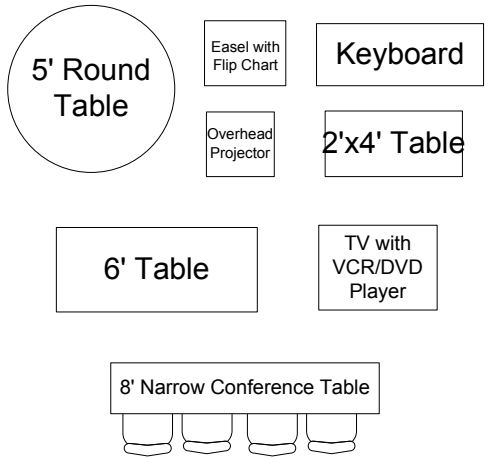

Bulletin strips on all walls

Other Set Up Equipment Available

Scale – 3/16" = 1'

Hickory Meeting Room

Located in Nature Center

27½' X 40' with 8' ceiling

Casual Auditorium Style
Seating for 82

PA System
Yamaha 212s Amp
Cassette/CD Player can be requested
Maximum of 6 mikes / inputs

Bulletin strips on all walls

Other Set Up Equipment Available

Scale - 3/16" = 1'

Hickory Meeting Room

Located in Nature Center

27½' X 40' with 8' ceiling

Conference Style
Seating for 48

PA System

27½' X 40' with 8' ceiling

Open Board Style
Seating for 33

PA System

Yamaha 212s Amp

Cassette/CD Player can be requested

Maximum of 6 mikes / inputs

Bulletin strips on all walls

Other Set Up Equipment Available

Maximum of 6 mikes / inputs

Bulletin strips on all walls

Other Set Up Equipment Available

Scale - 3/16" = 1'

Hickory Meeting Room

Located in Nature Center

27½' X 40' with 8' ceiling

Round Table Style
Seating for 48