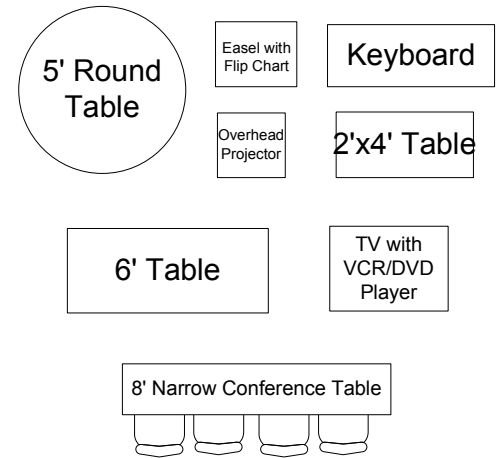

27½' X 40' with 8' ceiling

Open Board Style
Seating for 33

PA System

Yamaha 212s Amp

Cassette/CD Player can be requested

Maximum of 6 mikes / inputs

Bulletin strips on all walls

Other Set Up Equipment Available

Scale - 3/16" = 1'

Hickory Meeting Room

Located in Nature Center

27½' X 40' with 8' ceiling

Closed Board Style
Seating for 44

PA System

Yamaha 212s Amp

Cassette/CD Player can be requested

Maximum of 6 mikes / inputs

Bulletin strips on all walls

Other Set Up Equipment Available

Scale - 3/16" = 1'

Hickory Meeting Room

Located in Nature Center

27½' X 40' with 8' ceiling

Round Table Style
Seating for 48

PA System
Yamaha 212s Amp
Cassette/CD Player can be requested
Maximum of 6 mikes / inputs

Bulletin strips on all walls

Other Set Up Equipment Available

Scale - 3/16" = 1'

Hickory Meeting Room

Located in Nature Center