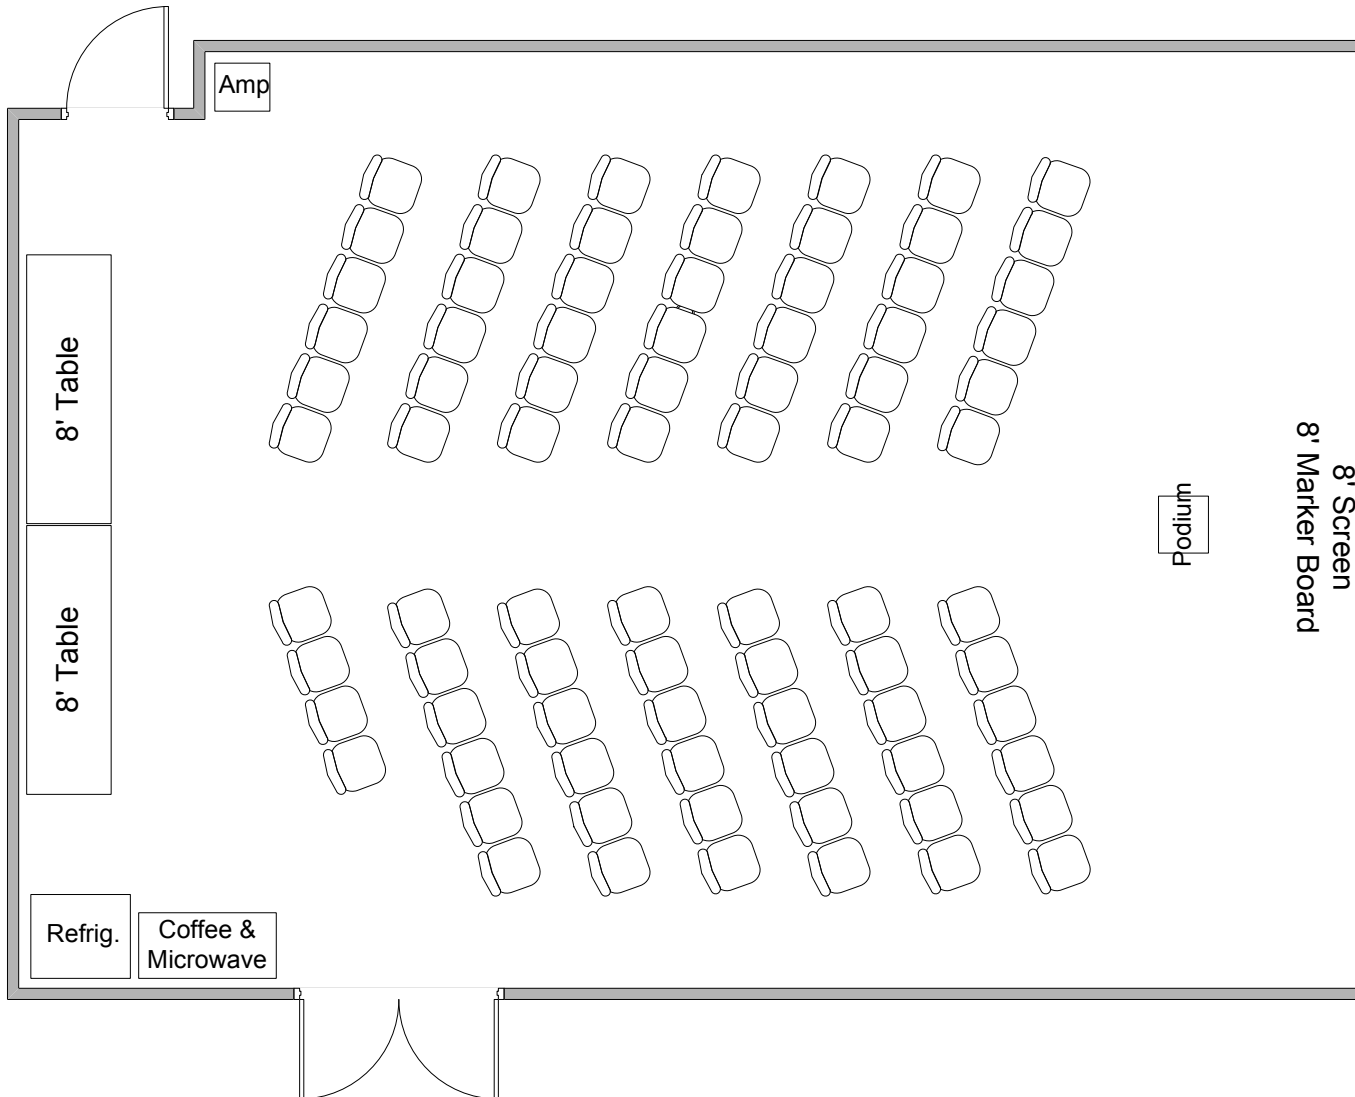

Scale – 3/16" = 1'

Hickory Meeting Room

Located in Nature Center

27½' X 40' with 8' ceiling

Auditorium Style

Seating for 90

PA System
Yamaha 212s Amp
Cassette/CD Player can be requested
Maximum of 6 mikes / inputs

Bulletin strips on all walls

Other Set Up Equipment Available

Scale – 3/16" = 1'

Hickory Meeting Room

Located in Nature Center

27½' X 40' with 8' ceiling

Casual Auditorium Style
Seating for 82

PA System
Yamaha 212s Amp
Cassette/CD Player can be requested
Maximum of 6 mikes / inputs

Bulletin strips on all walls

Other Set Up Equipment Available

Scale - 3/16" = 1'

Hickory Meeting Room

Located in Nature Center

27½' X 40' with 8' ceiling

Conference Style
Seating for 48

PA System

Maximum of 6 mikes / inputs

Bulletin strips on all walls

Other Set Up Equipment Available

Scale - 3/16" = 1'

Hickory Meeting Room

Located in Nature Center

27½' X 40' with 8' ceiling

Round Table Style
Seating for 48