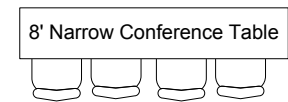

Other Set Up Equipment Available