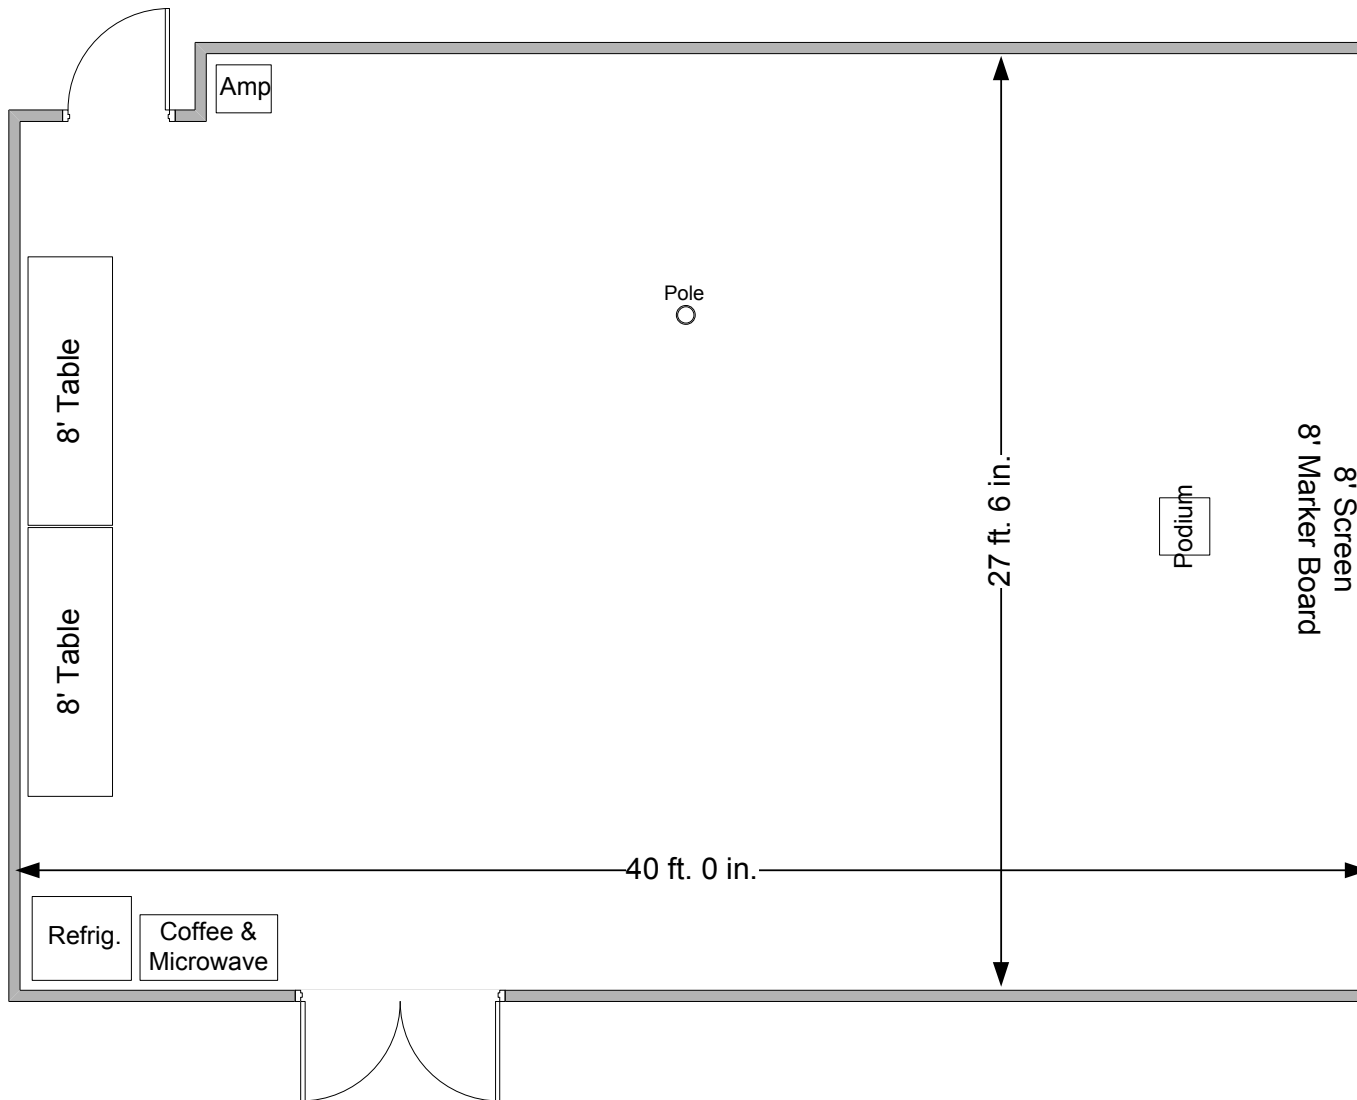

Hickory Meeting Room

Located in Nature Center

27½' X 40' with 8' ceiling

Open Room

PA System
Yamaha 212s Amp
Cassette/CD Player can be requested
Maximum of 6 mikes / inputs

Bulletin strips on all walls

Other Set Up Equipment Available

Bulletin strips on all walls

Other Set Up Equipment Available

Scale – 3/16" = 1'

Hickory Meeting Room

Located in Nature Center

27½' X 40' with 8' ceiling

Casual Auditorium Style
Seating for 82

PA System
Yamaha 212s Amp
Cassette/CD Player can be requested
Maximum of 6 mikes / inputs

Bulletin strips on all walls

Other Set Up Equipment Available

Scale - 3/16" = 1'

Hickory Meeting Room

Located in Nature Center

27½' X 40' with 8' ceiling

Conference Style
Seating for 48

PA System

Scale - 3/16" = 1'

Hickory Meeting Room

Located in Nature Center

27½' X 40' with 8' ceiling

Circle Style

Double Open (As Pictured) - 65

Double closed - 85

Single Open - 38