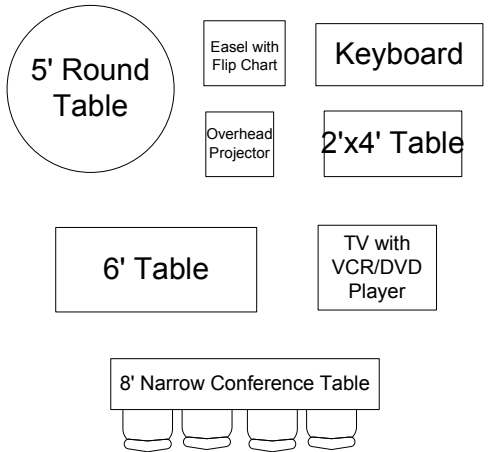

Bulletin strips on all walls

Other Set Up Equipment Available

Scale - 3/16" = 1'

Hickory Meeting Room

Located in Nature Center

27½' X 40' with 8' ceiling

Conference Style
Seating for 48

PA System

Yamaha 212s Amp

Cassette/CD Player can be requested

Maximum of 6 mikes / inputs

Bulletin strips on all walls

Other Set Up Equipment Available

Scale - 3/16" = 1'

Hickory Meeting Room

Located in Nature Center

27½' X 40' with 8' ceiling

Open Board Style
Seating for 33

PA System

Yamaha 212s Amp

Cassette/CD Player can be requested

Maximum of 6 mikes / inputs

Bulletin strips on all walls

Other Set Up Equipment Available

Maximum of 6 mikes / inputs

Bulletin strips on all walls

Other Set Up Equipment Available

Scale - 3/16" = 1'

Hickory Meeting Room

Located in Nature Center

27½' X 40' with 8' ceiling

Round Table Style
Seating for 48