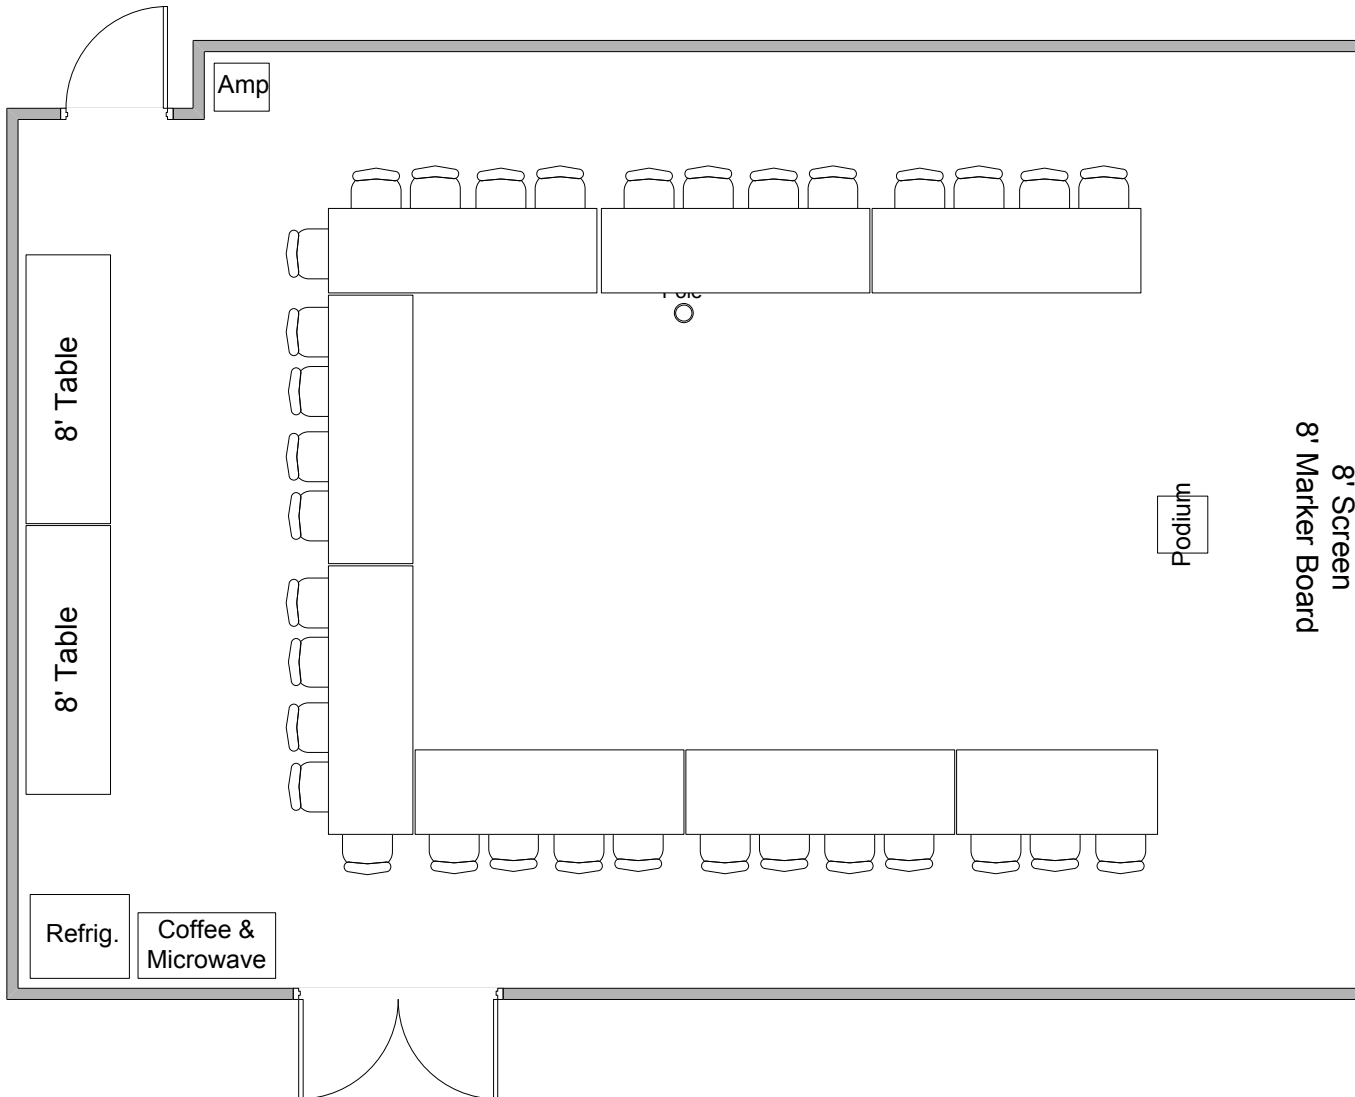

Bulletin strips on all walls

Other Set Up Equipment Available

Scale – 3/16" = 1'

Hickory Meeting Room

Located in Nature Center

27½' X 40' with 8' ceiling

Casual Auditorium Style
Seating for 82

PA System
Yamaha 212s Amp
Cassette/CD Player can be requested
Maximum of 6 mikes / inputs

Bulletin strips on all walls

Other Set Up Equipment Available

Scale - 3/16" = 1'

Hickory Meeting Room

Located in Nature Center

27½' X 40' with 8' ceiling

Conference Style
Seating for 48

PA System

Yamaha 212s Amp

Cassette/CD Player can be requested

Maximum of 6 mikes / inputs

Bulletin strips on all walls

Other Set Up Equipment Available

Scale - 3/16" = 1'

Hickory Meeting Room

Located in Nature Center

27½' X 40' with 8' ceiling

Open Board Style
Seating for 33

PA System

Yamaha 212s Amp

Cassette/CD Player can be requested

Maximum of 6 mikes / inputs

Bulletin strips on all walls

Other Set Up Equipment Available