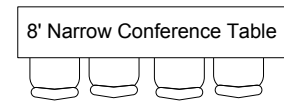

27½' X 40' with 8' ceiling

Open Board Style
Seating for 33

PA System

Yamaha 212s Amp

Cassette/CD Player can be requested

Maximum of 6 mikes / inputs

Bulletin strips on all walls

Other Set Up Equipment Available