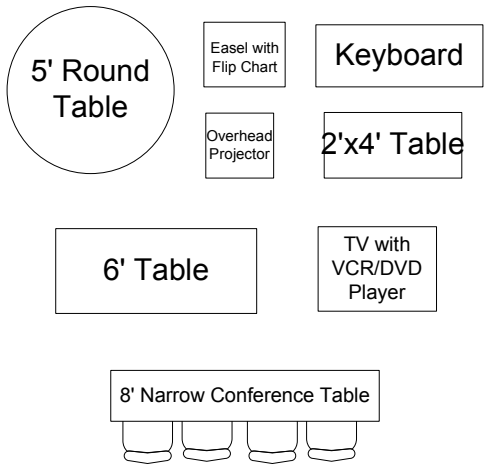

Scale – 3/16" = 1'

Hickory Meeting Room

Located in Nature Center

27½' X 40' with 8' ceiling

Auditorium Style

Seating for 90

PA System
Yamaha 212s Amp
Cassette/CD Player can be requested
Maximum of 6 mikes / inputs

Bulletin strips on all walls

Other Set Up Equipment Available

Scale – 3/16" = 1'

Hickory Meeting Room

Located in Nature Center

27½' X 40' with 8' ceiling

Casual Auditorium Style
Seating for 82

PA System
Yamaha 212s Amp
Cassette/CD Player can be requested
Maximum of 6 mikes / inputs

27½' X 40' with 8' ceiling

Open Board Style
Seating for 33

PA System

Yamaha 212s Amp

Cassette/CD Player can be requested

Maximum of 6 mikes / inputs

Bulletin strips on all walls

Other Set Up Equipment Available

Maximum of 6 mikes / inputs

Bulletin strips on all walls

Other Set Up Equipment Available

Scale - 3/16" = 1'

Hickory Meeting Room

Located in Nature Center

27½' X 40' with 8' ceiling

Round Table Style
Seating for 48