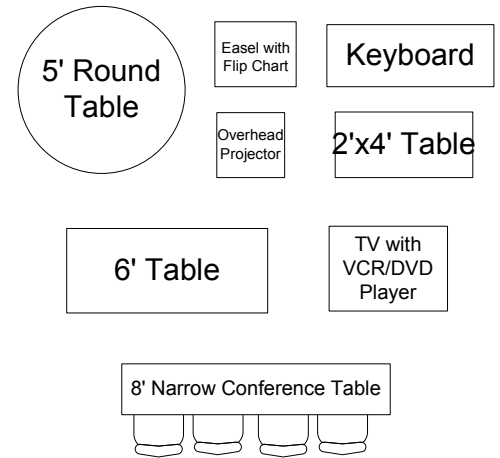

Other Set Up Equipment Available