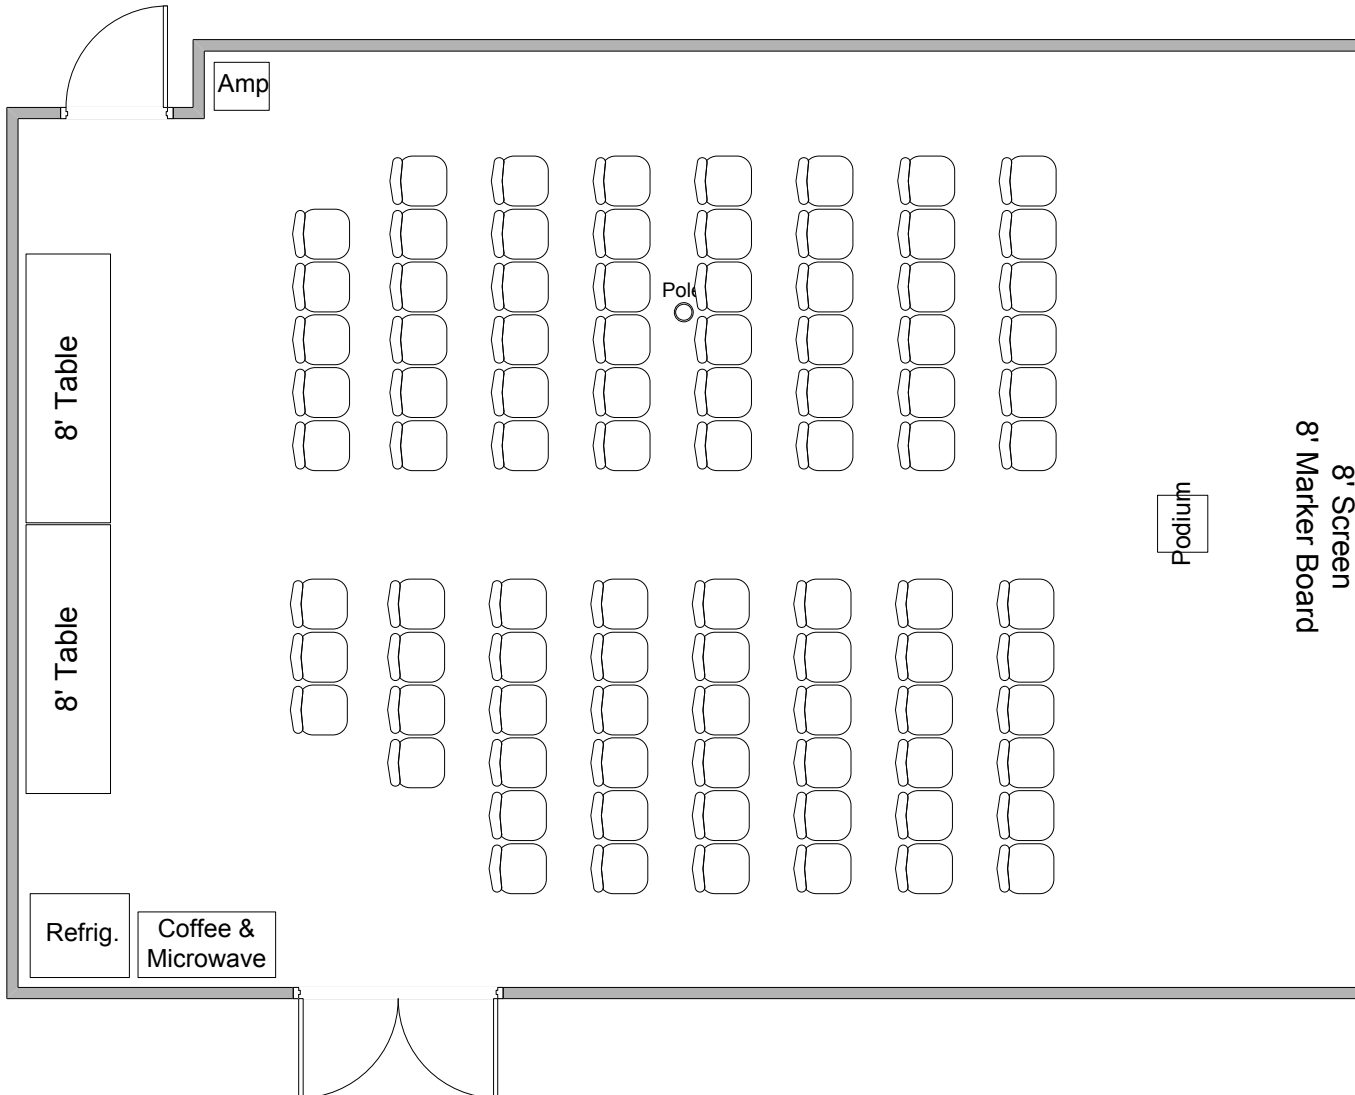

Hickory Meeting Room

Located in Nature Center

27½' X 40' with 8' ceiling

Open Room

PA System
Yamaha 212s Amp
Cassette/CD Player can be requested
Maximum of 6 mikes / inputs

Bulletin strips on all walls

Other Set Up Equipment Available

Scale – 3/16" = 1'

Hickory Meeting Room

Located in Nature Center

27½' X 40' with 8' ceiling

Auditorium Style

Seating for 90

PA System
Yamaha 212s Amp
Cassette/CD Player can be requested
Maximum of 6 mikes / inputs

Bulletin strips on all walls

Other Set Up Equipment Available

Scale – 3/16" = 1'

Hickory Meeting Room

Located in Nature Center

27½' X 40' with 8' ceiling

Casual Auditorium Style
Seating for 82

PA System
Yamaha 212s Amp
Cassette/CD Player can be requested
Maximum of 6 mikes / inputs

Bulletin strips on all walls

Other Set Up Equipment Available

Scale - 3/16" = 1'

Hickory Meeting Room

Located in Nature Center

27½' X 40' with 8' ceiling

Conference Style
Seating for 48

PA System