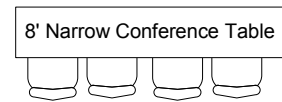

Single Closed - 49

PA System

Yamaha 212s Amp

Cassette/CD Player can be requested

Maximum of 6 mikes / inputs

Bulletin strips on all walls

Other Set Up Equipment Available

Scale - 3/16" = 1'