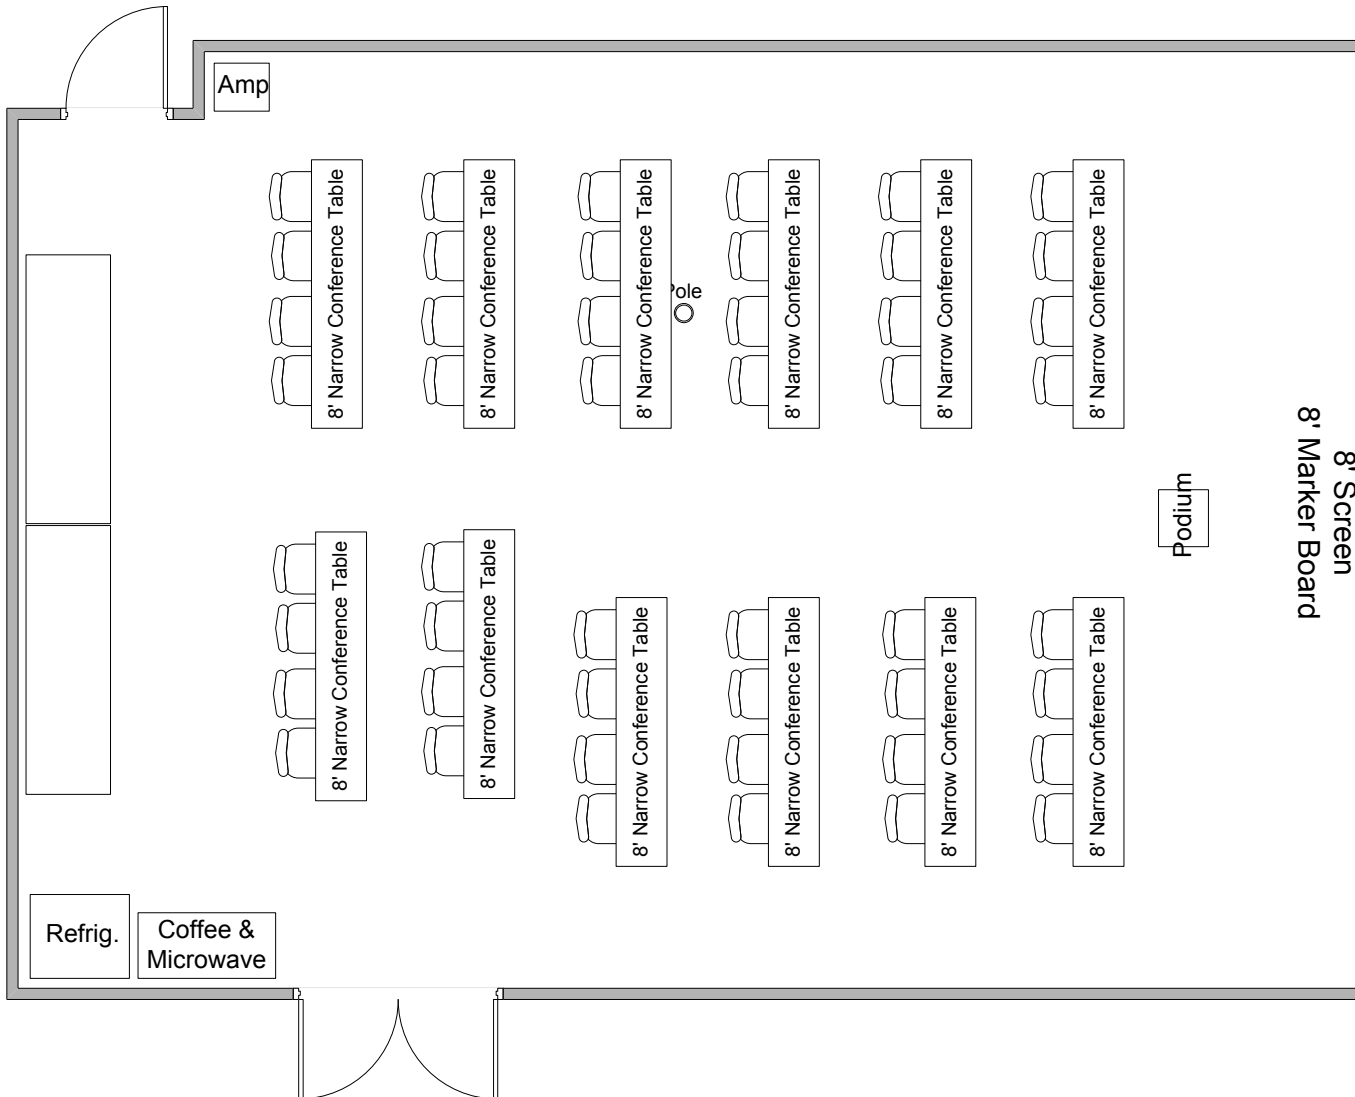

Bulletin strips on all walls

Other Set Up Equipment Available

Scale – 3/16" = 1'

Hickory Meeting Room

Located in Nature Center

27½' X 40' with 8' ceiling

Casual Auditorium Style
Seating for 82

PA System
Yamaha 212s Amp
Cassette/CD Player can be requested
Maximum of 6 mikes / inputs

Bulletin strips on all walls

Other Set Up Equipment Available

Scale - 3/16" = 1'

Hickory Meeting Room

Located in Nature Center

27½' X 40' with 8' ceiling

Conference Style
Seating for 48

PA System

27½' X 40' with 8' ceiling

Open Board Style
Seating for 33

PA System

Yamaha 212s Amp

Cassette/CD Player can be requested

Maximum of 6 mikes / inputs

Bulletin strips on all walls

Other Set Up Equipment Available