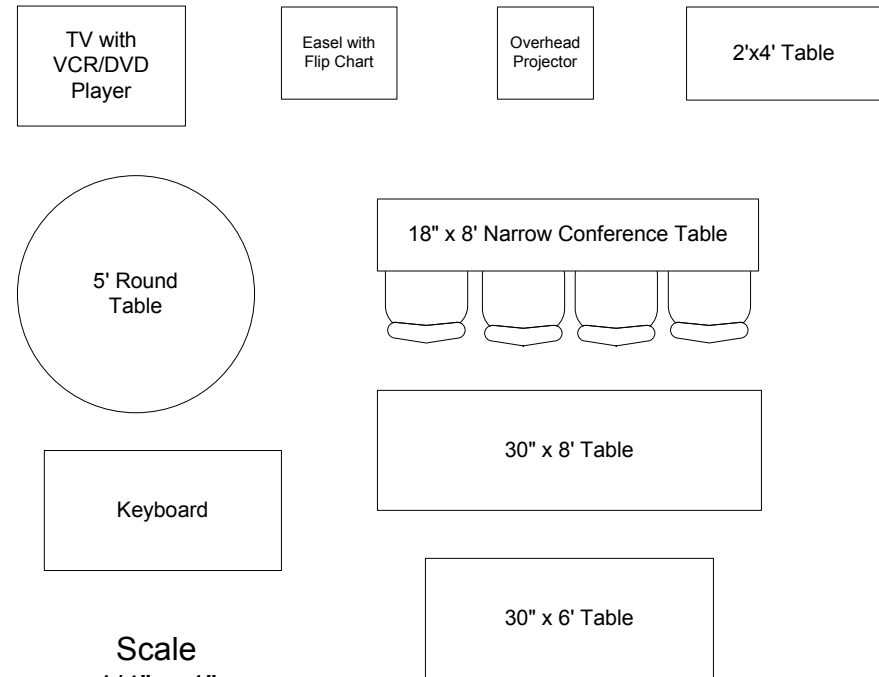

Scale
1/4" = 1"

Elmwood Meeting Room

22' x 24' with 8' ceiling

Conference Style

Seating for 24 behind narrow tables

5' Projection Screen - Hung front center

Portable PA System Available
CD/Tape Player/Recorder Available
Maximum of 4 mikes / inputs

Scale
1/4" = 1"

Elmwood Meeting Room

22' x 24' with 8' ceiling

Open Board Style
 Seating for 14 behind 30" tables
 with 2 tables in back

5' Projection Screen - Hung front center

Portable PA System Available
 CD/Tape Player/Recorder Available
 Maximum of 4 mikes / inputs

Scale
 1/4" = 1"

Elmwood Meeting Room

22' x 24' with 8' ceiling

Closed Board Style Seating for 28 behind 30" tables

5' Projection Screen - Hung front center

Portable PA System Available
CD/Tape Player/Recorder Available
Maximum of 4 mikes / inputs

Scale
1/4" = 1"

Elmwood Meeting Room

22' x 24' with 8' ceiling

Round Table Style Seating for 24

5' Projection Screen - Hung front center

Portable PA System Available
CD/Tape Player/Recorder Available
Maximum of 4 mikes / inputs