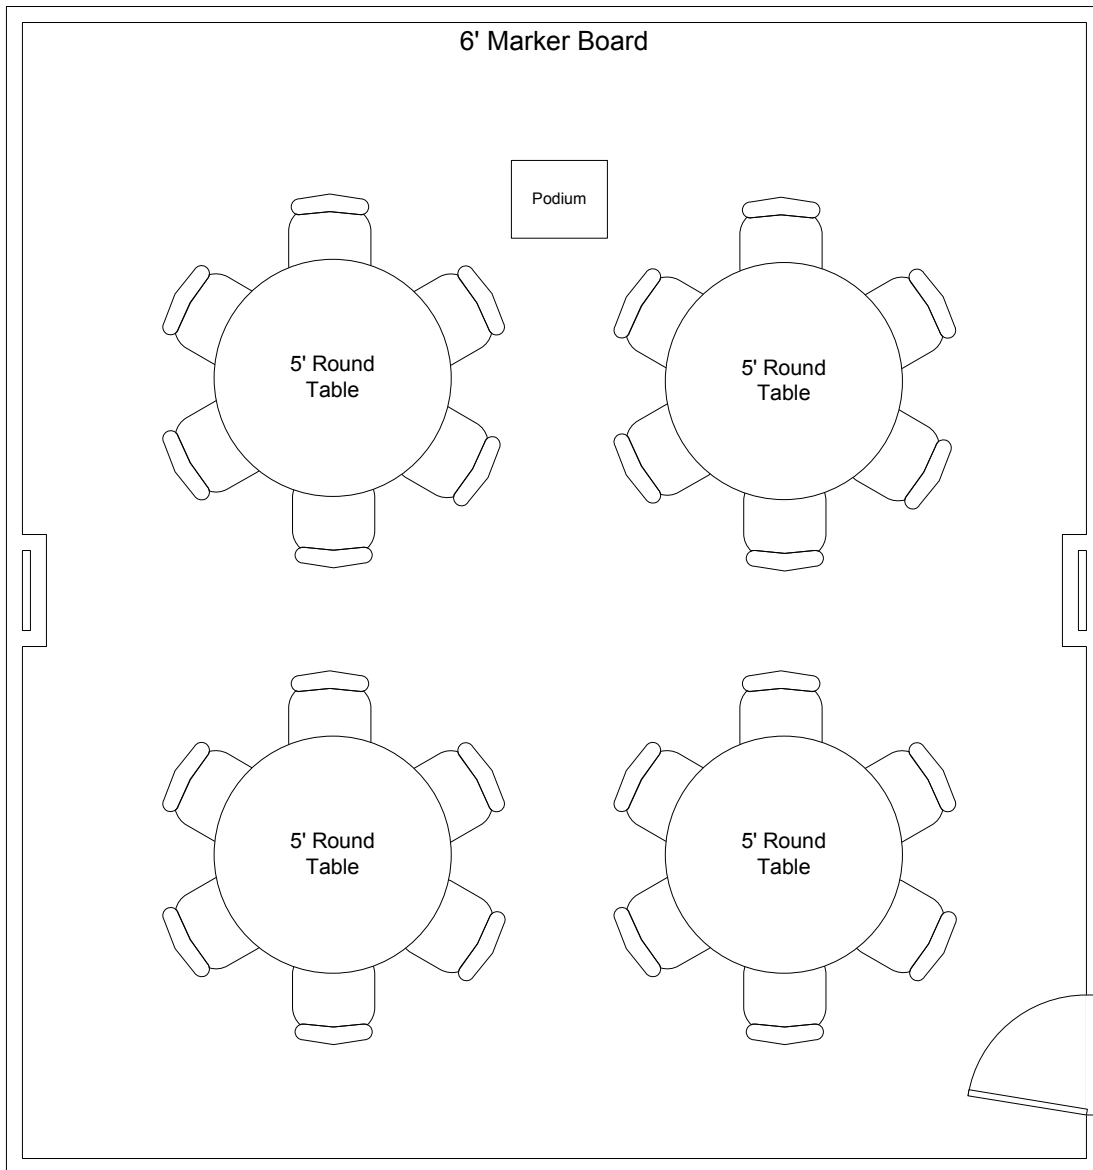

Scale
 1/4" = 1"

Elmwood Meeting Room

22' x 24' with 8' ceiling

Closed Board Style Seating for 28 behind 30" tables

5' Projection Screen - Hung front center

Portable PA System Available
CD/Tape Player/Recorder Available
Maximum of 4 mikes / inputs

Scale
1/4" = 1"

Elmwood Meeting Room

22' x 24' with 8' ceiling

Round Table Style Seating for 24

5' Projection Screen - Hung front center

Portable PA System Available
CD/Tape Player/Recorder Available
Maximum of 4 mikes / inputs