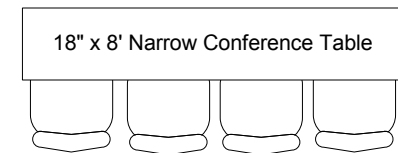

Scale
1/4" = 1"

Elmwood Meeting Room

22' x 24' with 8' ceiling

Round Table Style Seating for 24

5' Projection Screen - Hung front center

Portable PA System Available
CD/Tape Player/Recorder Available
Maximum of 4 mikes / inputs