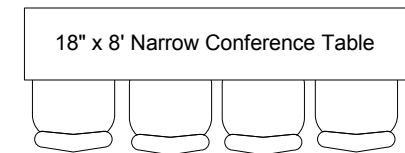

Elmwood Meeting Room

22' x 24' with 8' ceiling

5' Projection Screen - Hung front center

Portable PA System Available
CD/Tape Player/Recorder Available
Maximum of 4 mikes / inputs

Scale
1/4" = 1"

Elmwood Meeting Room

22' x 24' with 8' ceiling

Auditorium Style Seating for 34 with 0 tables

5' Projection Screen - Hung front center

Portable PA System Available
CD/Tape Player/Recorder Available
Maximum of 4 mikes / inputs