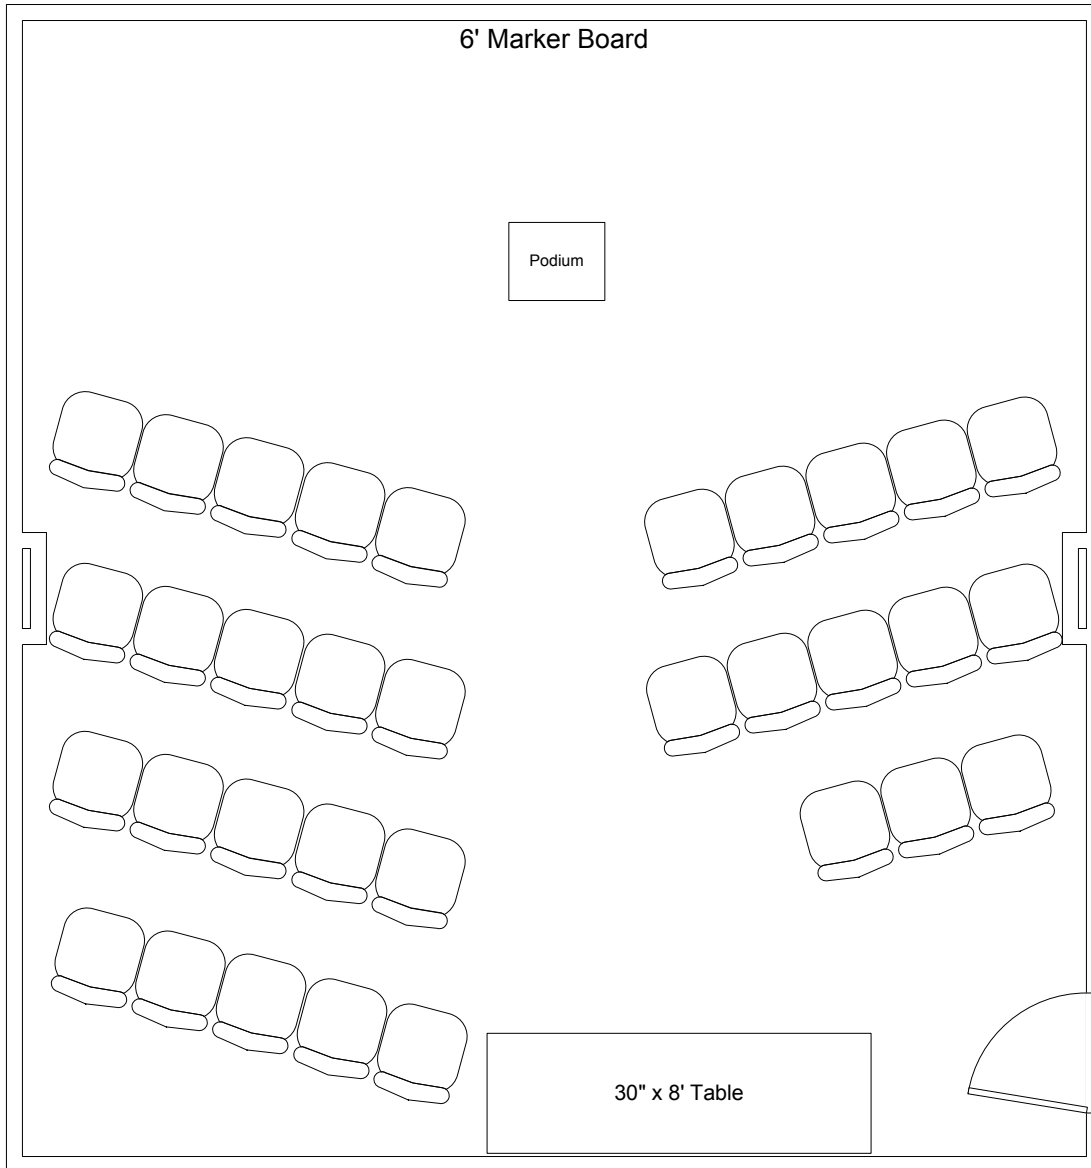

Elmwood Meeting Room

22' x 24' with 8' ceiling

5' Projection Screen - Hung front center

Portable PA System Available
CD/Tape Player/Recorder Available
Maximum of 4 mikes / inputs

Scale
1/4" = 1"

Elmwood Meeting Room

22' x 24' with 8' ceiling

Auditorium Style Seating for 34 with 0 tables

5' Projection Screen - Hung front center

Portable PA System Available
CD/Tape Player/Recorder Available
Maximum of 4 mikes / inputs

Scale
1/4" = 1"

Elmwood Meeting Room

22' x 24' with 8' ceiling

Casual Auditorium Style Seating for 33 with 1 table

5' Projection Screen - Hung front center

Portable PA System Available
CD/Tape Player/Recorder Available
Maximum of 4 mikes / inputs

Scale
1/4" = 1"

Elmwood Meeting Room

22' x 24' with 8' ceiling

Conference Style

Seating for 24 behind narrow tables

5' Projection Screen - Hung front center

Portable PA System Available
CD/Tape Player/Recorder Available
Maximum of 4 mikes / inputs