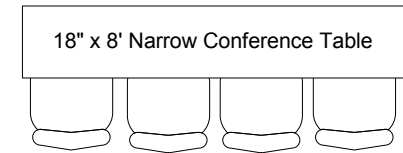

Scale
1/4" = 1"

Elmwood Meeting Room

22' x 24' with 8' ceiling

Long Table Style Seating for 32

5' Projection Screen - Hung front center

Portable PA System Available
CD/Tape Player/Recorder Available
Maximum of 4 mikes / inputs