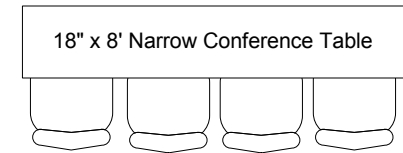

Scale
1/4" = 1"

Elmwood Meeting Room

22' x 24' with 8' ceiling

Circle Style
Open (As pictured) - 21
Closed - 34

5' Projection Screen - Hung front center

Portable PA System Available
CD/Tape Player/Recorder Available
Maximum of 4 mikes / inputs

TV with
VCR/DVD
Player

Easel with
Flip Chart

Overhead
Projector

2'x4' Table

Keyboard

Scale
1/4" = 1"