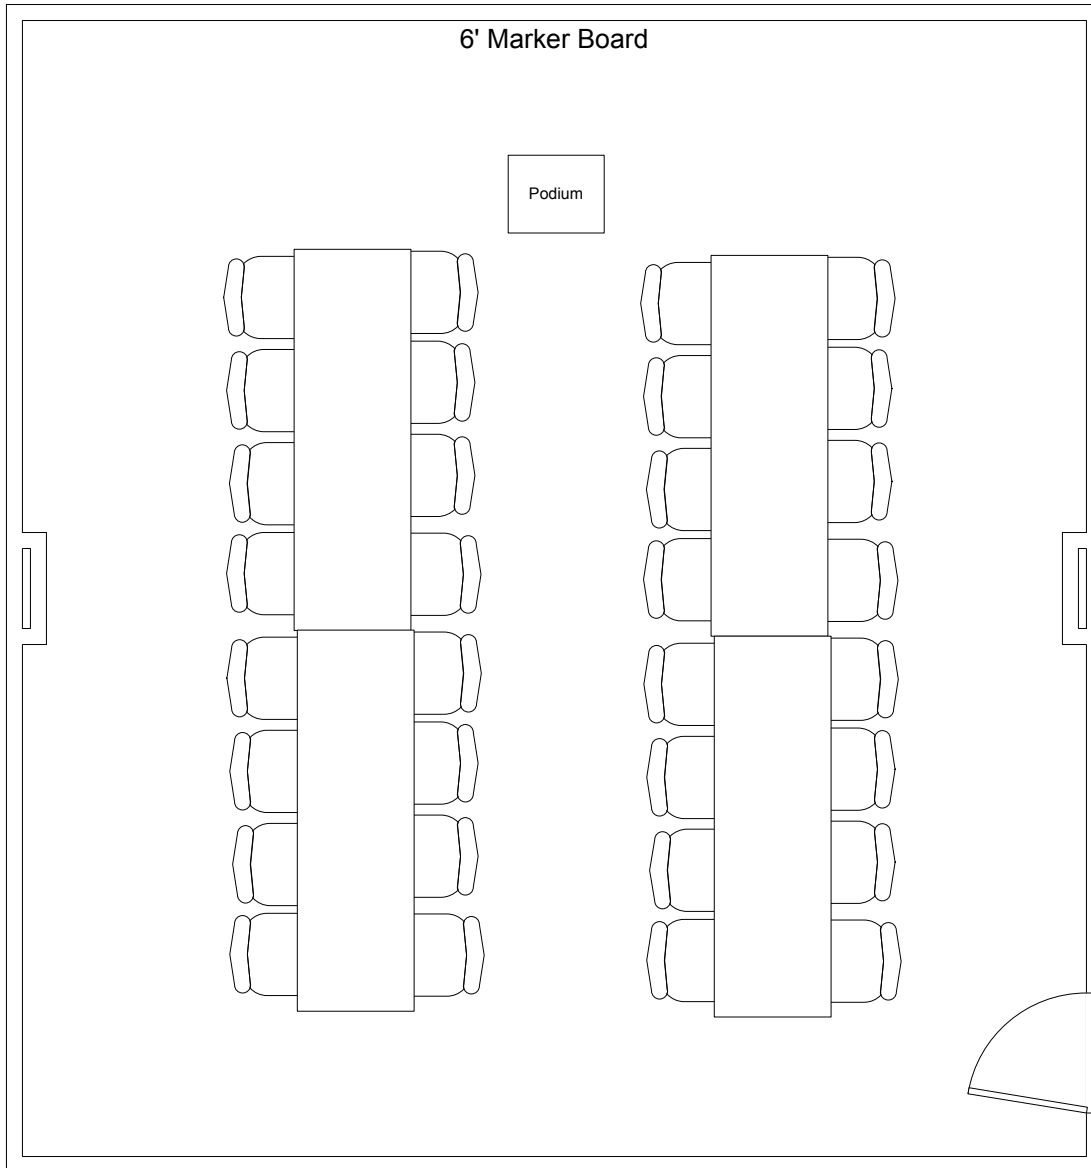

Scale
 1/4" = 1"

Elmwood Meeting Room

22' x 24' with 8' ceiling

Closed Board Style Seating for 28 behind 30" tables

5' Projection Screen - Hung front center

Portable PA System Available
CD/Tape Player/Recorder Available
Maximum of 4 mikes / inputs

Scale
1/4" = 1"

Elmwood Meeting Room

22' x 24' with 8' ceiling

Round Table Style Seating for 24

5' Projection Screen - Hung front center

Portable PA System Available
CD/Tape Player/Recorder Available
Maximum of 4 mikes / inputs

Scale
1/4" = 1"

Elmwood Meeting Room

22' x 24' with 8' ceiling

Long Table Style Seating for 32

5' Projection Screen - Hung front center

Portable PA System Available
CD/Tape Player/Recorder Available
Maximum of 4 mikes / inputs

Scale
1/4" = 1"

Elmwood Meeting Room

22' x 24' with 8' ceiling

Circle Style
Open (As pictured) - 21
Closed - 34

5' Projection Screen - Hung front center

Portable PA System Available
CD/Tape Player/Recorder Available
Maximum of 4 mikes / inputs