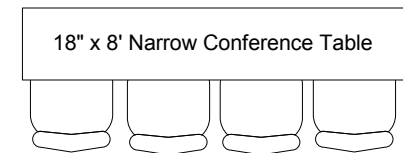

Scale
1/4" = 1"

Elmwood Meeting Room

22' x 24' with 8' ceiling

Casual Auditorium Style Seating for 33 with 1 table

5' Projection Screen - Hung front center

Portable PA System Available
CD/Tape Player/Recorder Available
Maximum of 4 mikes / inputs

Scale
1/4" = 1"

Elmwood Meeting Room

22' x 24' with 8' ceiling

Conference Style

Seating for 24 behind narrow tables

5' Projection Screen - Hung front center

Portable PA System Available
CD/Tape Player/Recorder Available
Maximum of 4 mikes / inputs