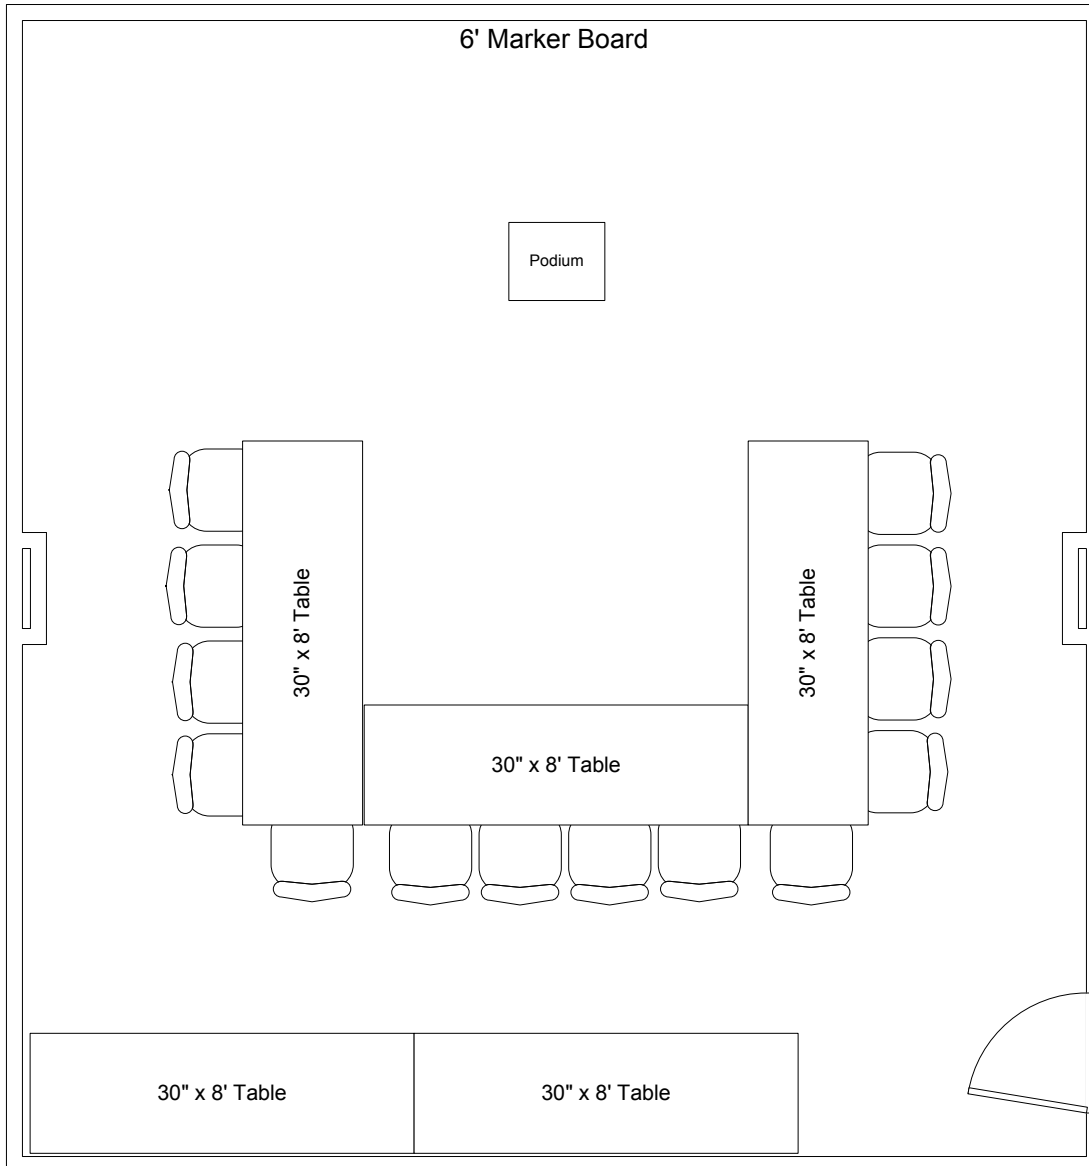

22' x 24' with 8' ceiling

Auditorium Style Seating for 34 with 0 tables

5' Projection Screen - Hung front center

Portable PA System Available
CD/Tape Player/Recorder Available
Maximum of 4 mikes / inputs

Scale
1/4" = 1"

Elmwood Meeting Room

22' x 24' with 8' ceiling

Open Board Style
 Seating for 14 behind 30" tables
 with 2 tables in back

5' Projection Screen - Hung front center

Portable PA System Available
 CD/Tape Player/Recorder Available
 Maximum of 4 mikes / inputs

Scale
 1/4" = 1"

Elmwood Meeting Room

22' x 24' with 8' ceiling

Closed Board Style Seating for 28 behind 30" tables

5' Projection Screen - Hung front center

Portable PA System Available
CD/Tape Player/Recorder Available
Maximum of 4 mikes / inputs

Scale
1/4" = 1"

Elmwood Meeting Room

22' x 24' with 8' ceiling

Round Table Style Seating for 24

5' Projection Screen - Hung front center

Portable PA System Available
CD/Tape Player/Recorder Available
Maximum of 4 mikes / inputs