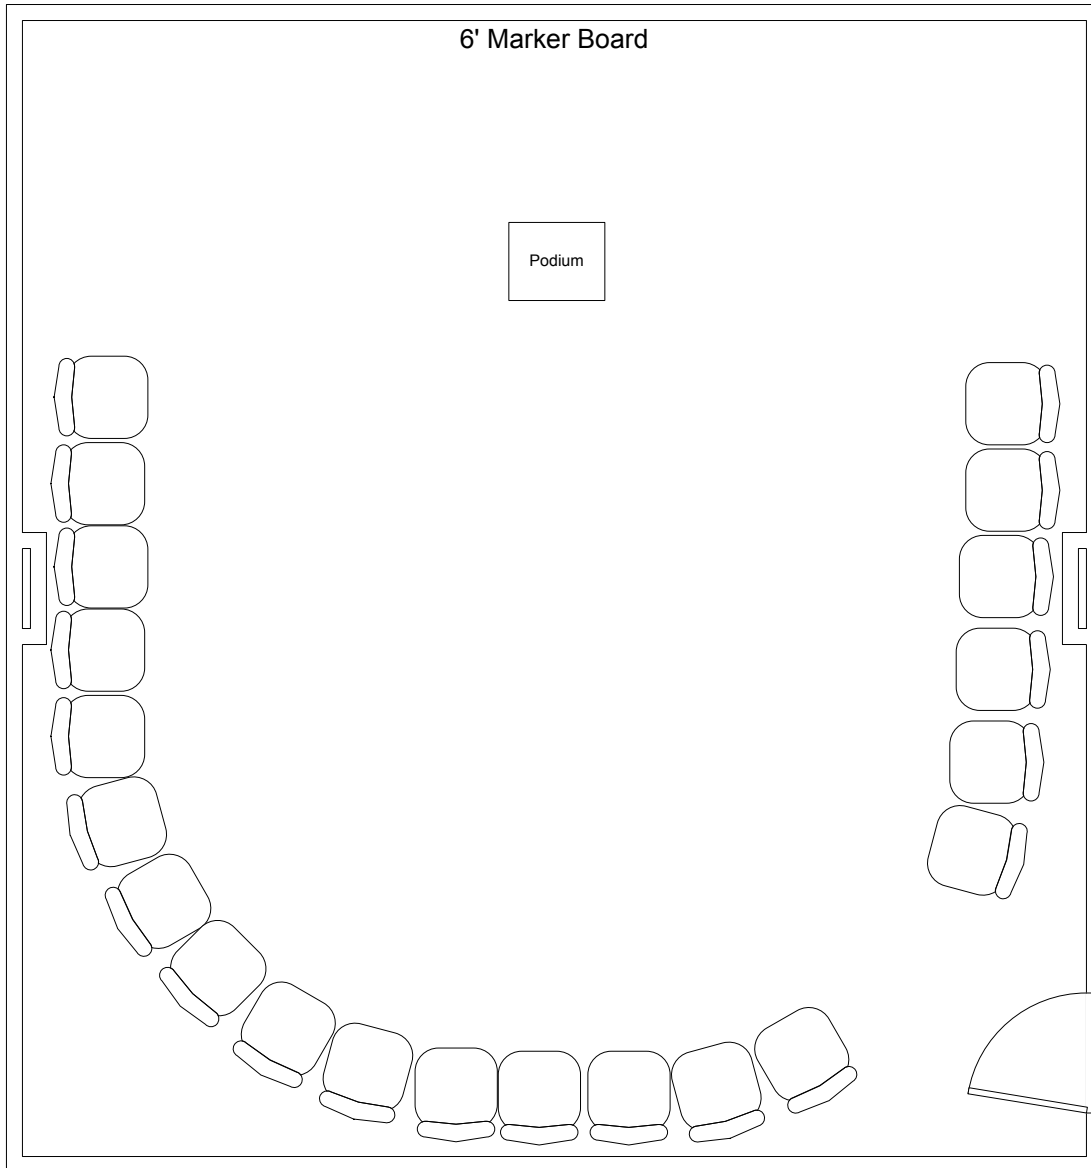

22' x 24' with 8' ceiling

Auditorium Style Seating for 34 with 0 tables

5' Projection Screen - Hung front center

Portable PA System Available
CD/Tape Player/Recorder Available
Maximum of 4 mikes / inputs

Scale
1/4" = 1"

Elmwood Meeting Room

22' x 24' with 8' ceiling

Round Table Style Seating for 24

5' Projection Screen - Hung front center

Portable PA System Available
CD/Tape Player/Recorder Available
Maximum of 4 mikes / inputs

Scale
1/4" = 1"

Elmwood Meeting Room

22' x 24' with 8' ceiling

Long Table Style Seating for 32

5' Projection Screen - Hung front center

Portable PA System Available
CD/Tape Player/Recorder Available
Maximum of 4 mikes / inputs

Scale
1/4" = 1"

Elmwood Meeting Room

22' x 24' with 8' ceiling

Circle Style
Open (As pictured) - 21
Closed - 34

5' Projection Screen - Hung front center

Portable PA System Available
CD/Tape Player/Recorder Available
Maximum of 4 mikes / inputs