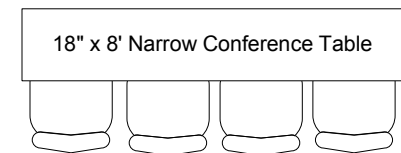

Elmwood Meeting Room

22' x 24' with 8' ceiling

5' Projection Screen - Hung front center

Portable PA System Available
CD/Tape Player/Recorder Available
Maximum of 4 mikes / inputs

Scale
1/4" = 1"

Elmwood Meeting Room

22' x 24' with 8' ceiling

Auditorium Style Seating for 34 with 0 tables

5' Projection Screen - Hung front center

Portable PA System Available
CD/Tape Player/Recorder Available
Maximum of 4 mikes / inputs