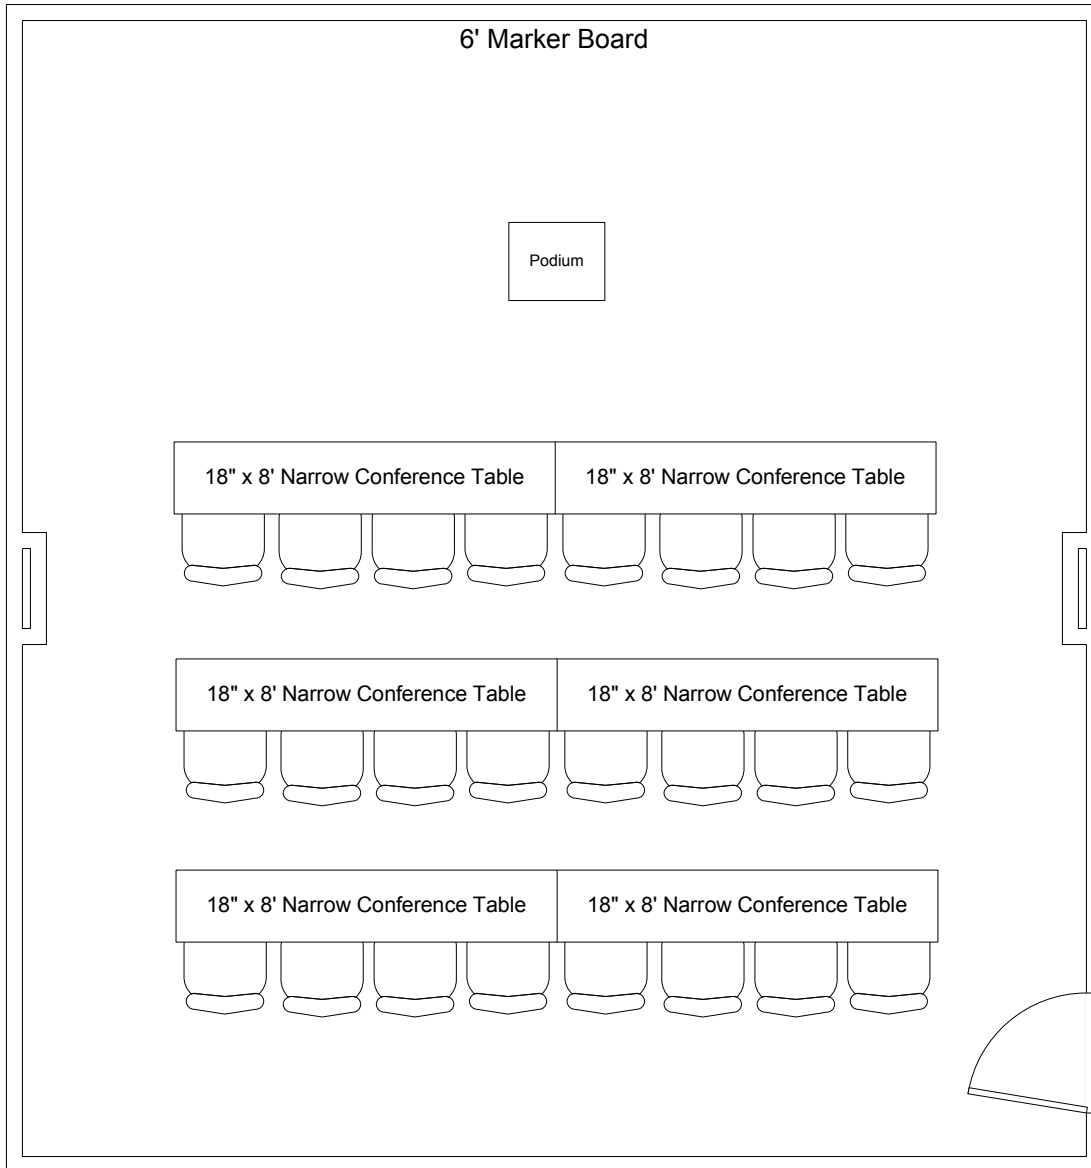

22' x 24' with 8' ceiling

Auditorium Style Seating for 34 with 0 tables

5' Projection Screen - Hung front center

Portable PA System Available
CD/Tape Player/Recorder Available
Maximum of 4 mikes / inputs

Scale
1/4" = 1"

Elmwood Meeting Room

22' x 24' with 8' ceiling

Casual Auditorium Style Seating for 33 with 1 table

5' Projection Screen - Hung front center

Portable PA System Available
CD/Tape Player/Recorder Available
Maximum of 4 mikes / inputs

Scale
1/4" = 1"

Elmwood Meeting Room

22' x 24' with 8' ceiling

Conference Style

Seating for 24 behind narrow tables

5' Projection Screen - Hung front center

Portable PA System Available
CD/Tape Player/Recorder Available
Maximum of 4 mikes / inputs

Scale
1/4" = 1"

Elmwood Meeting Room

22' x 24' with 8' ceiling

Open Board Style
 Seating for 14 behind 30" tables
 with 2 tables in back

5' Projection Screen - Hung front center

Portable PA System Available
 CD/Tape Player/Recorder Available
 Maximum of 4 mikes / inputs