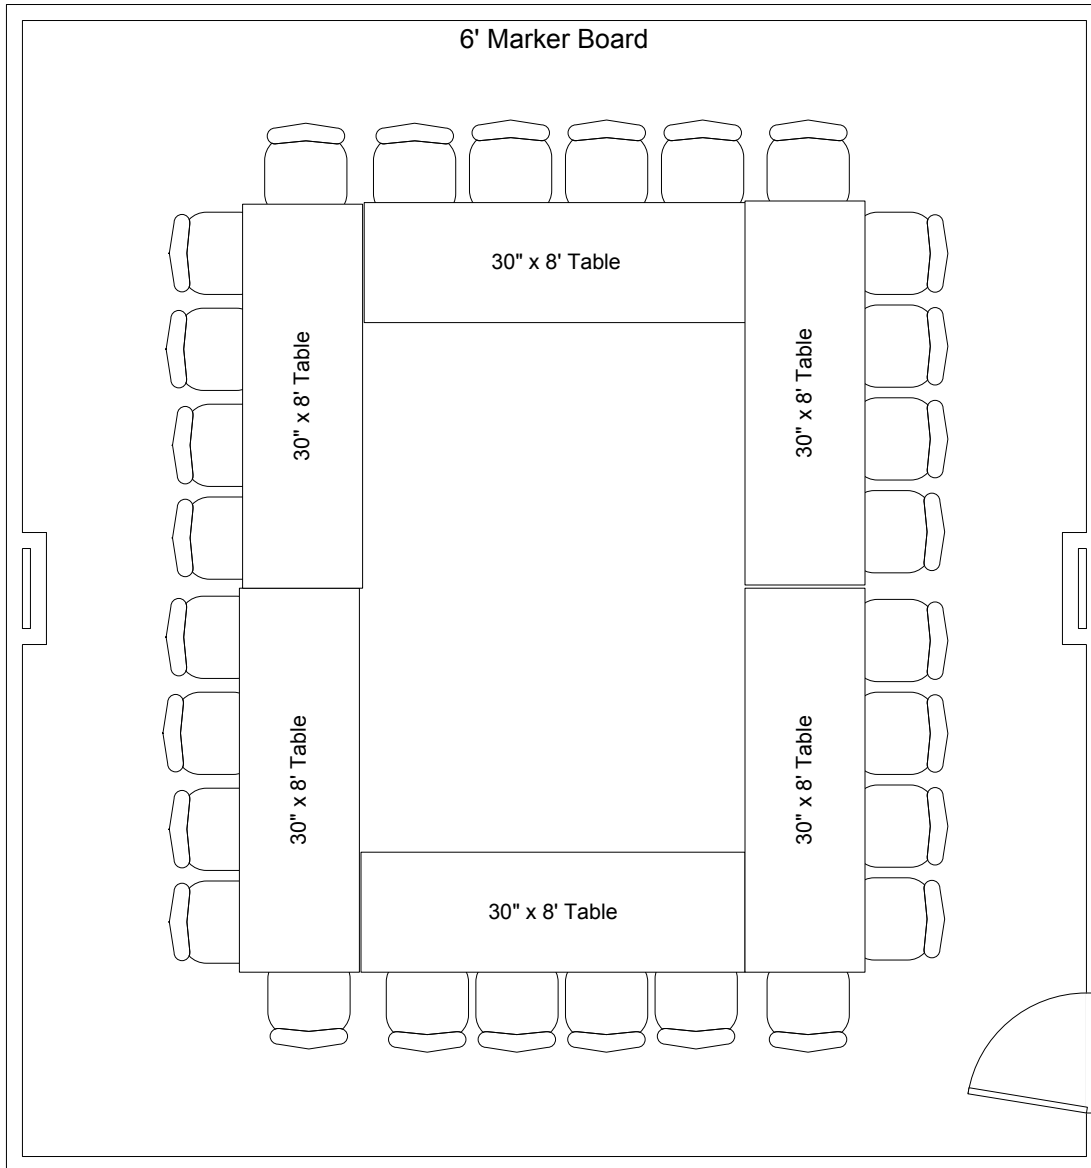

22' x 24' with 8' ceiling

Auditorium Style Seating for 34 with 0 tables

5' Projection Screen - Hung front center

Portable PA System Available
CD/Tape Player/Recorder Available
Maximum of 4 mikes / inputs

Scale
1/4" = 1"

Elmwood Meeting Room

22' x 24' with 8' ceiling

Open Board Style
 Seating for 14 behind 30" tables
 with 2 tables in back

5' Projection Screen - Hung front center

Portable PA System Available
 CD/Tape Player/Recorder Available
 Maximum of 4 mikes / inputs

Scale
 1/4" = 1"

Elmwood Meeting Room

22' x 24' with 8' ceiling

Closed Board Style Seating for 28 behind 30" tables

5' Projection Screen - Hung front center

Portable PA System Available
CD/Tape Player/Recorder Available
Maximum of 4 mikes / inputs

Scale
1/4" = 1"

Elmwood Meeting Room

22' x 24' with 8' ceiling

Round Table Style Seating for 24

5' Projection Screen - Hung front center

Portable PA System Available
CD/Tape Player/Recorder Available
Maximum of 4 mikes / inputs