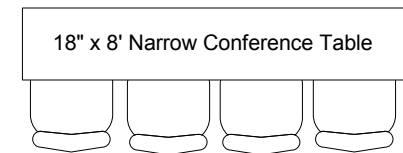

Scale
 1/4" = 1"

Elmwood Meeting Room

22' x 24' with 8' ceiling

Closed Board Style Seating for 28 behind 30" tables

5' Projection Screen - Hung front center

Portable PA System Available
CD/Tape Player/Recorder Available
Maximum of 4 mikes / inputs