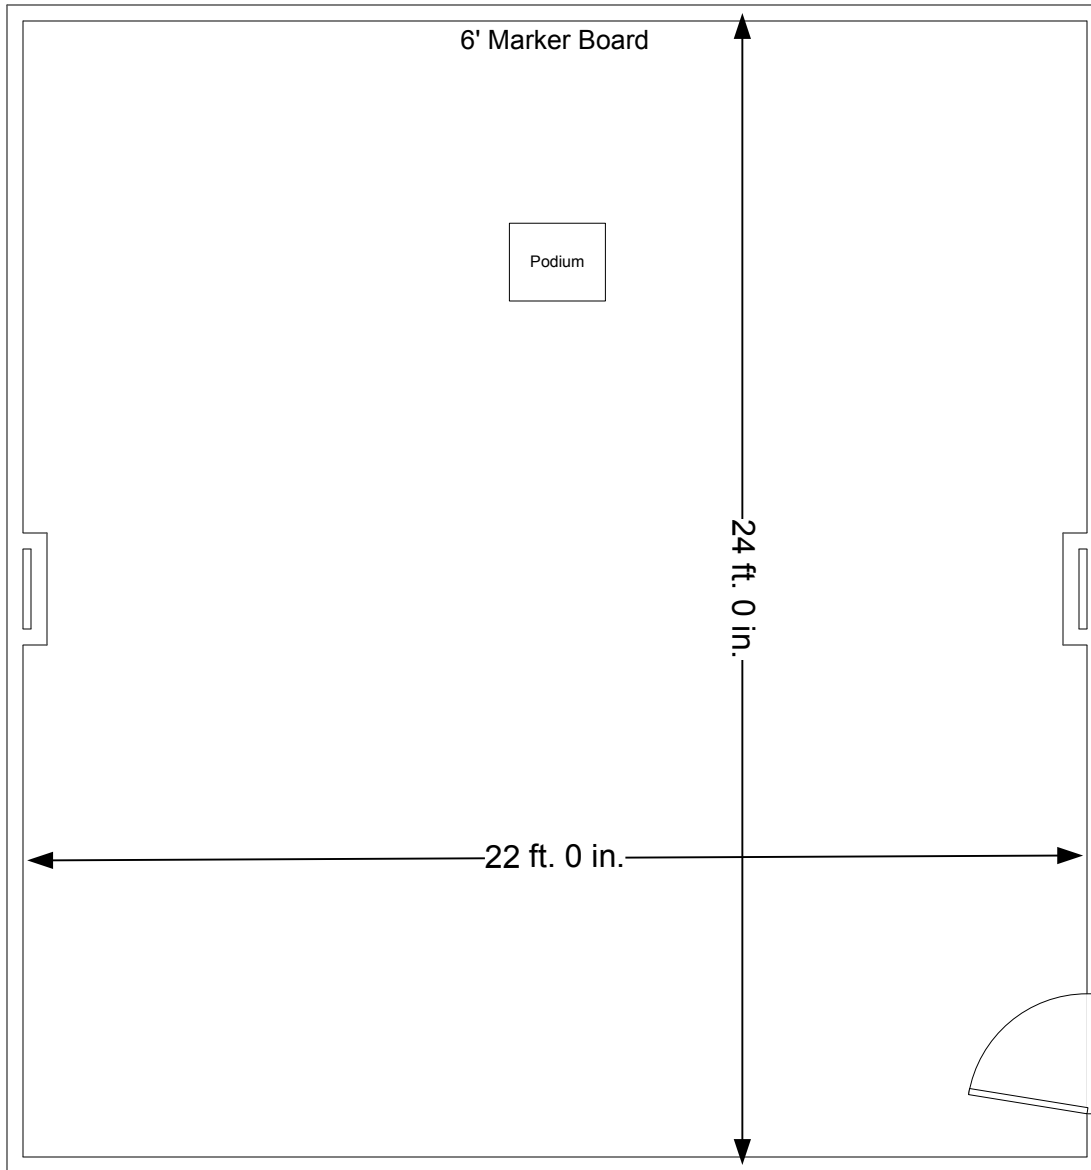

Elmwood Meeting Room

22' x 24' with 8' ceiling

5' Projection Screen - Hung front center

Portable PA System Available
CD/Tape Player/Recorder Available
Maximum of 4 mikes / inputs

Scale
1/4" = 1"

Elmwood Meeting Room

22' x 24' with 8' ceiling

Auditorium Style Seating for 34 with 0 tables

5' Projection Screen - Hung front center

Portable PA System Available
CD/Tape Player/Recorder Available
Maximum of 4 mikes / inputs

Scale
1/4" = 1"

Elmwood Meeting Room

22' x 24' with 8' ceiling

Casual Auditorium Style Seating for 33 with 1 table

5' Projection Screen - Hung front center

Portable PA System Available
CD/Tape Player/Recorder Available
Maximum of 4 mikes / inputs

Scale
1/4" = 1"

Elmwood Meeting Room

22' x 24' with 8' ceiling

Conference Style

Seating for 24 behind narrow tables

5' Projection Screen - Hung front center

Portable PA System Available
CD/Tape Player/Recorder Available
Maximum of 4 mikes / inputs