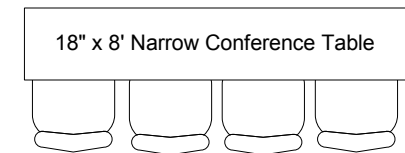

Scale
1/4" = 1"

Elmwood Meeting Room

22' x 24' with 8' ceiling

Open Board Style
 Seating for 14 behind 30" tables
 with 2 tables in back

5' Projection Screen - Hung front center

Portable PA System Available
 CD/Tape Player/Recorder Available
 Maximum of 4 mikes / inputs

Scale
 1/4" = 1"

Elmwood Meeting Room

22' x 24' with 8' ceiling

Closed Board Style Seating for 28 behind 30" tables

5' Projection Screen - Hung front center

Portable PA System Available
CD/Tape Player/Recorder Available
Maximum of 4 mikes / inputs