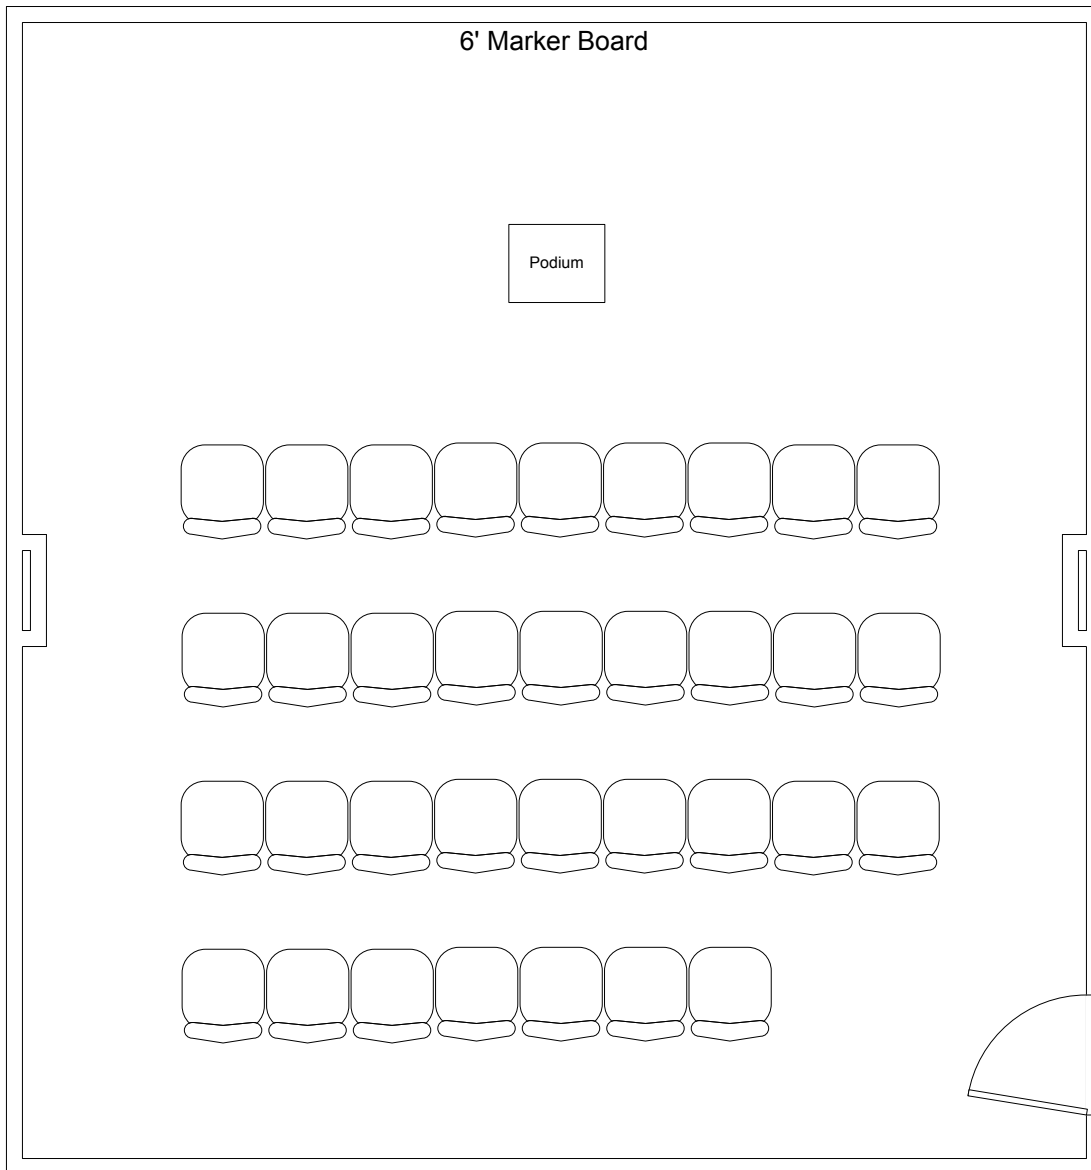

Elmwood Meeting Room

22' x 24' with 8' ceiling

5' Projection Screen - Hung front center

Portable PA System Available
CD/Tape Player/Recorder Available
Maximum of 4 mikes / inputs

Scale
1/4" = 1"

Elmwood Meeting Room

22' x 24' with 8' ceiling

Auditorium Style Seating for 34 with 0 tables

5' Projection Screen - Hung front center

Portable PA System Available
CD/Tape Player/Recorder Available
Maximum of 4 mikes / inputs

Scale
1/4" = 1"

Elmwood Meeting Room

22' x 24' with 8' ceiling

Casual Auditorium Style Seating for 33 with 1 table

5' Projection Screen - Hung front center

Portable PA System Available
CD/Tape Player/Recorder Available
Maximum of 4 mikes / inputs

Scale
1/4" = 1"

Elmwood Meeting Room

22' x 24' with 8' ceiling

Round Table Style Seating for 24

5' Projection Screen - Hung front center

Portable PA System Available
CD/Tape Player/Recorder Available
Maximum of 4 mikes / inputs