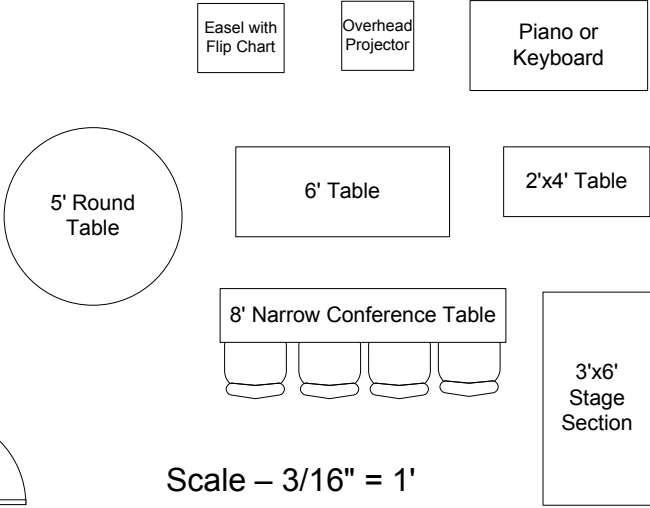

Cedar Meeting Room

36' X 41' with 9' 3" drop ceiling

Projection Equipment

- 8' Screen hung front center or left of center.
- Epson EPVS410 projector mounted in ceiling
- DVD/VCR player in PA cabinet
- Cords to connect laptops at front or back

Other Set Up Equipment Available

Scale – 3/16" = 1'

Cedar Meeting Room

36' X 41' with 9' 3" drop ceiling

**Auditorium Style
Seating for 128
with 2 tables in back**

Projection Equipment

- 8' Screen hung front center or left of center.
- Epson EPVS410 projector mounted in ceiling
- DVD/VCR player in PA cabinet
- Cords to connect laptops at front or back

Other Set Up Equipment Available

Scale - 3/16" = 1'

4'x8' Marker Board

Podium

8' Table

8' Table

Cedar Meeting Room

36' X 41' with 9' 3" drop ceiling

36' X 41' with 9' 3" drop ceiling

Conference Style Seating for 72 behind narrow tables

Projection Equipment

- 8' Screen hung front center or left of center.
- Epson EPVS410 projector mounted in ceiling
- DVD/VCR player in PA cabinet
- Cords to connect laptops at front or back