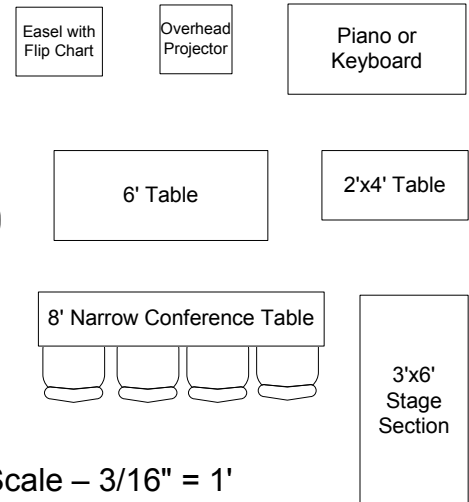

Cedar Meeting Room

36' X 41' with 9' 3" drop ceiling

**Auditorium Style
Seating for 128
with 2 tables in back**

Projection Equipment

- 8' Screen hung front center or left of center.
- Epson EPVS410 projector mounted in ceiling
- DVD/VCR player in PA cabinet
- Cords to connect laptops at front or back

PA System

- Toa 900 Series, Model A-906MK2 Amp (60 watt)
- Tascam Cassette/CD Player, Model CD-A500
- JVC Cassette Recorder, Model TD-W718
- Maximum of 6 mikes / inputs

Bulletin strips on side & front walls

Other Set Up Equipment Available

Scale - 3/16" = 1'

4'x8' Marker Board

Podium