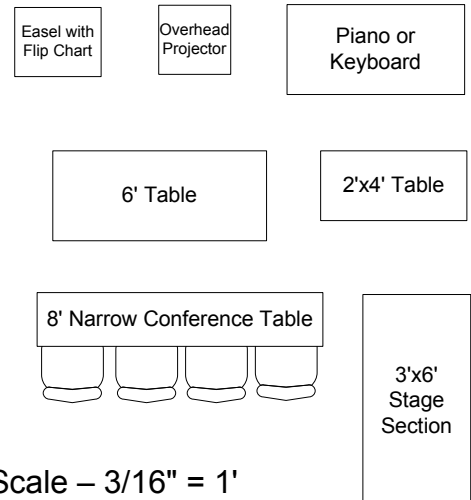

Other Set Up Equipment Available