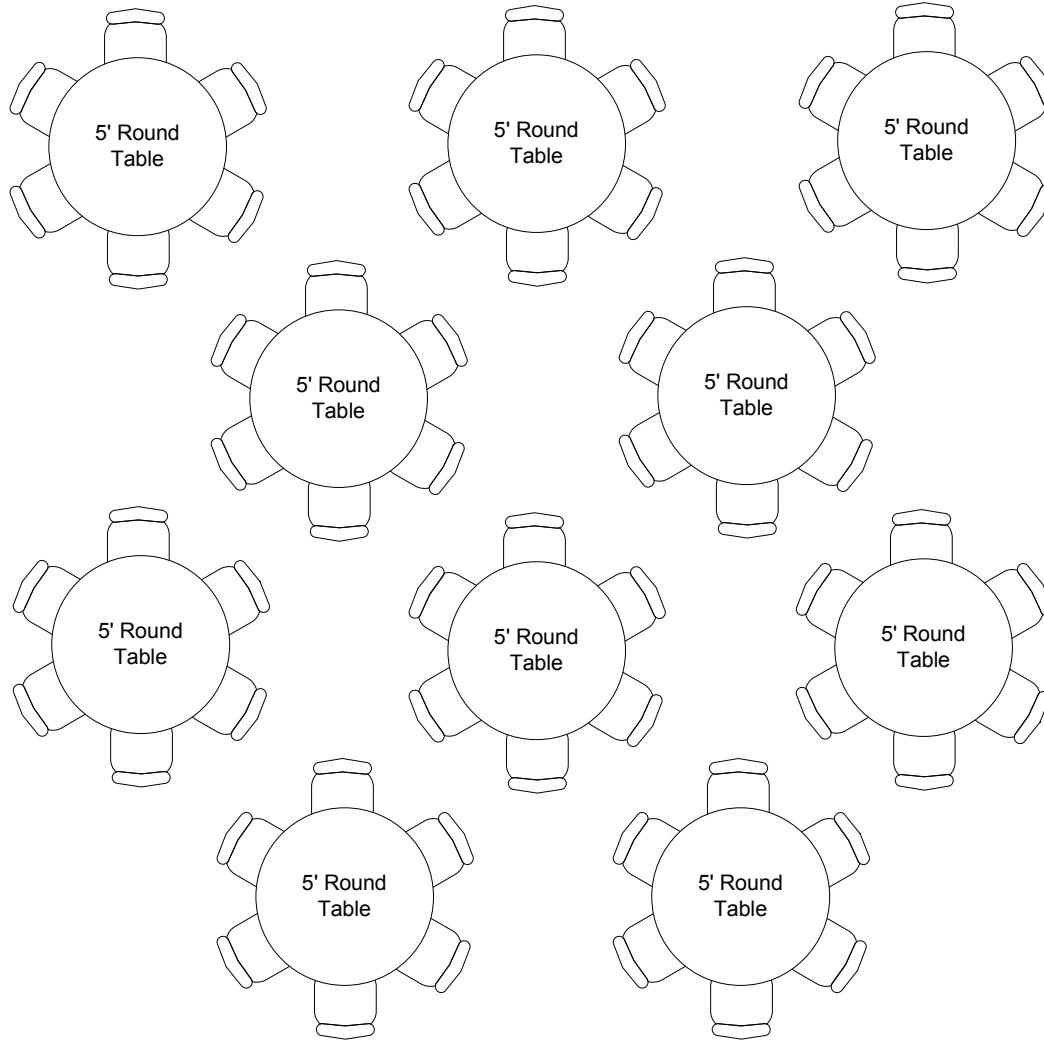

Other Set Up Equipment Available

Scale - 3/16" = 1'

4'x8' Marker Board

Podium

8' Table

8' Table

Cedar Meeting Room

36' X 41' with 9' 3" drop ceiling