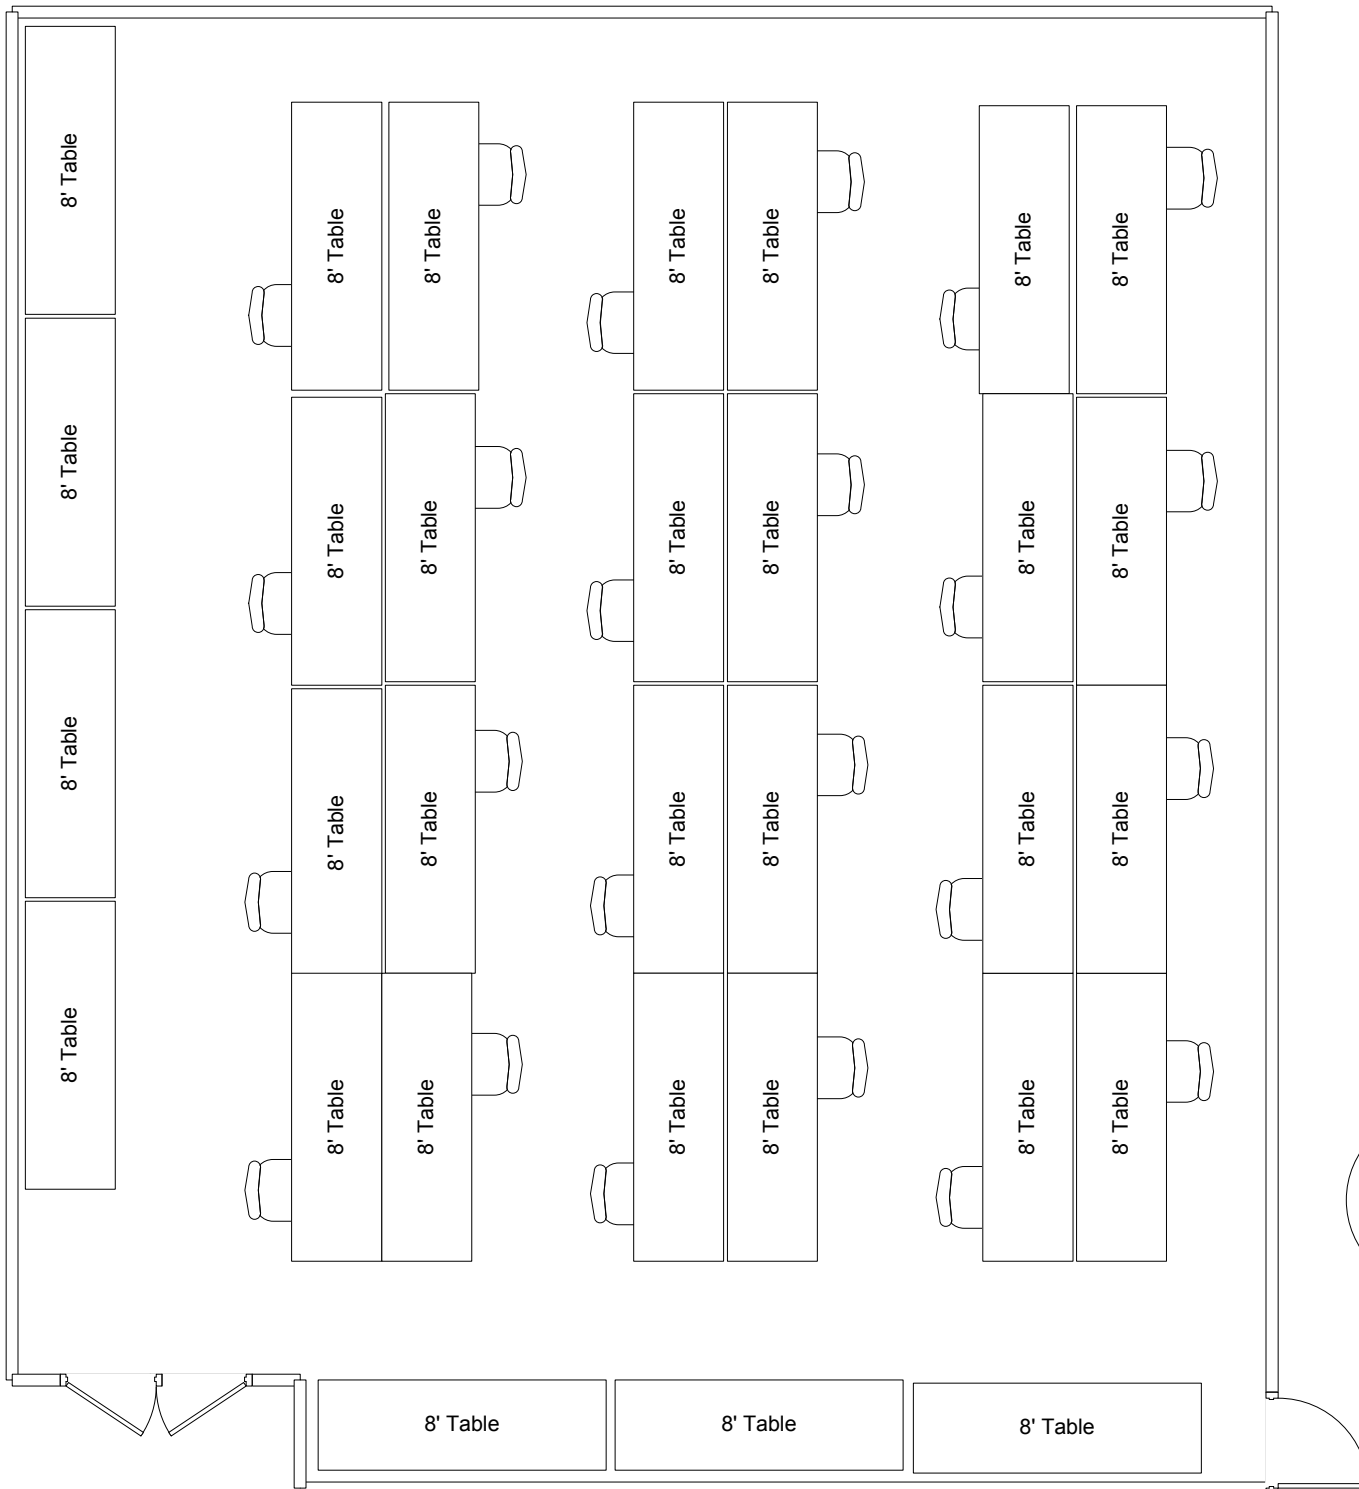

Other Set Up Equipment Available

Scale - 3/16" = 1'

Cedar Meeting Room

36' X 41' with 9' 3" drop ceiling

Crafts / Scrap Booking Style
31 - 8' Tables, Seating for 24

Projection Equipment

- 8' Screen hung front center or left of center.
- Epson EPVS410 projector mounted in ceiling
- DVD/VCR player in PA cabinet
- Cords to connect laptops at front or back