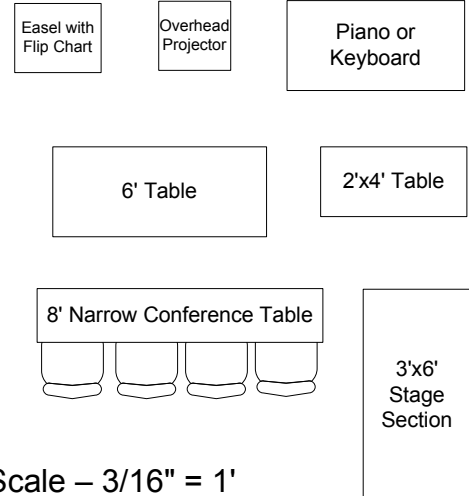

Other Set Up Equipment Available