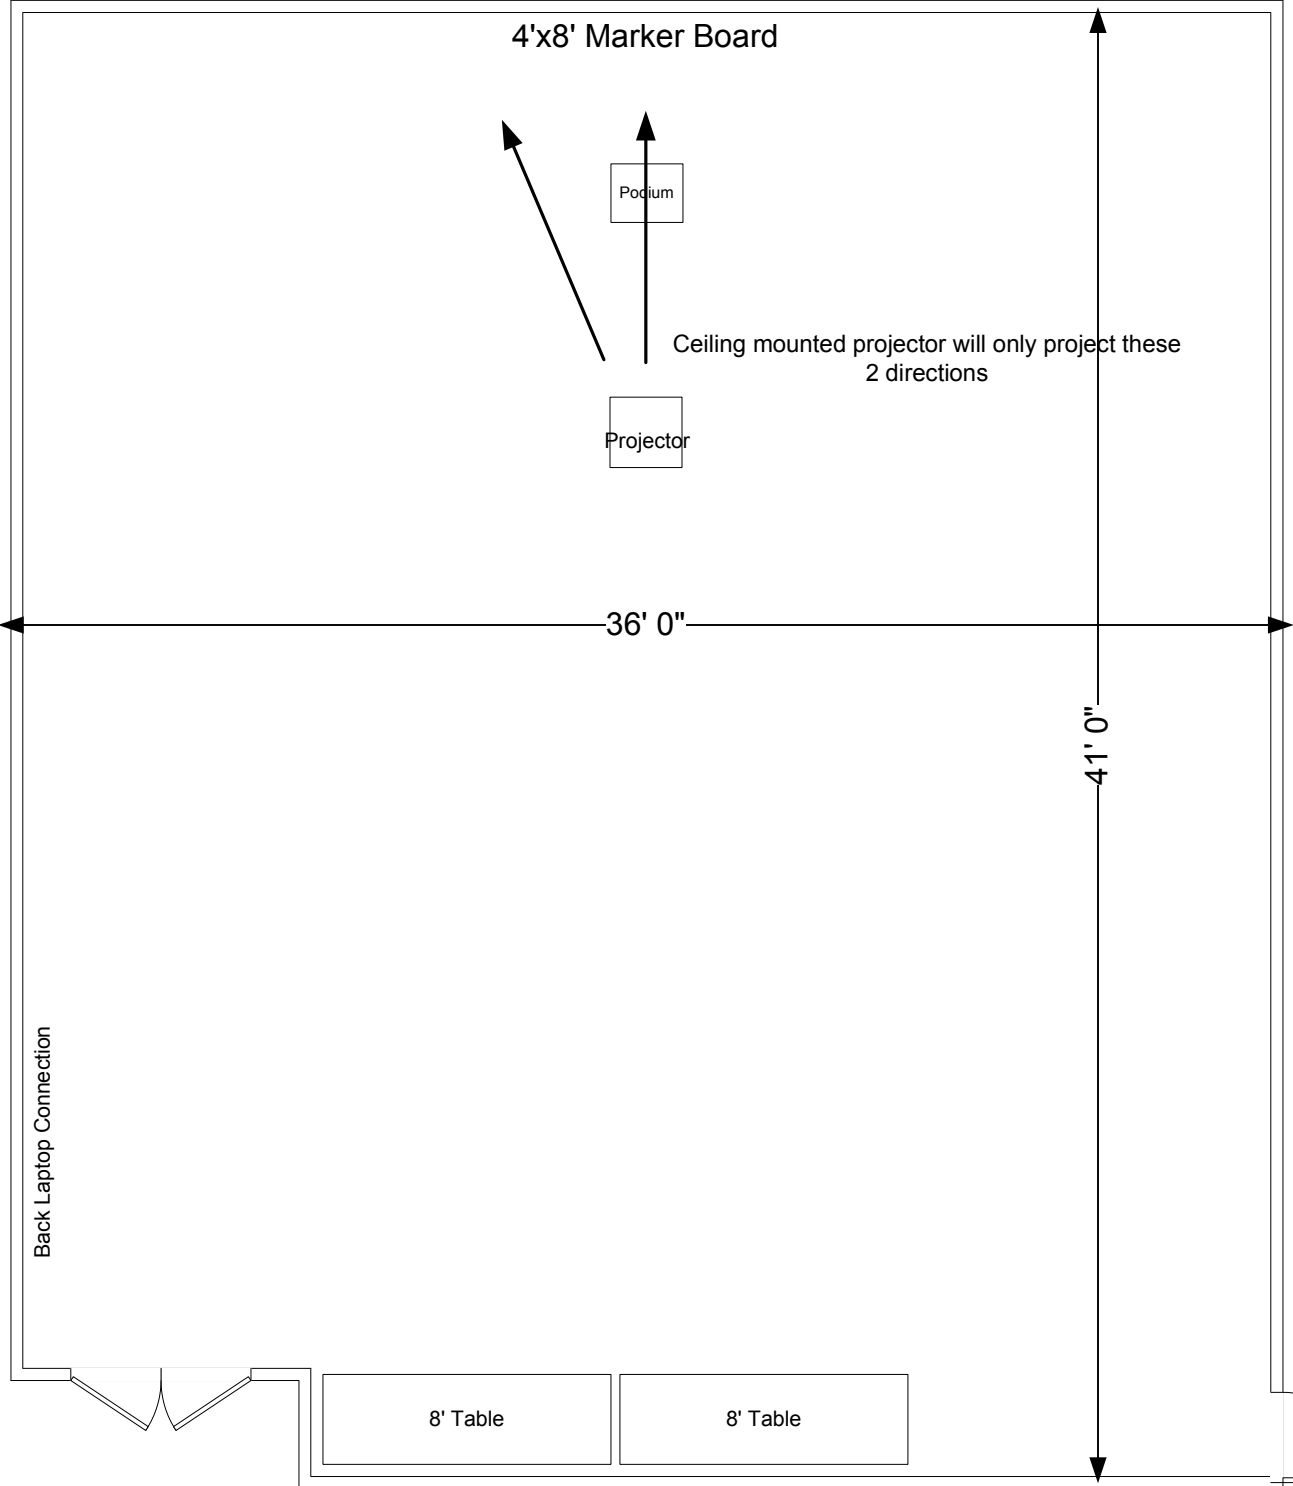

Cedar Meeting Room

36' X 41' with 9' 3" drop ceiling

Projection Equipment

- 8' Screen hung front center or left of center.
- Epson EPVS410 projector mounted in ceiling
- DVD/VCR player in PA cabinet
- Cords to connect laptops at front or back