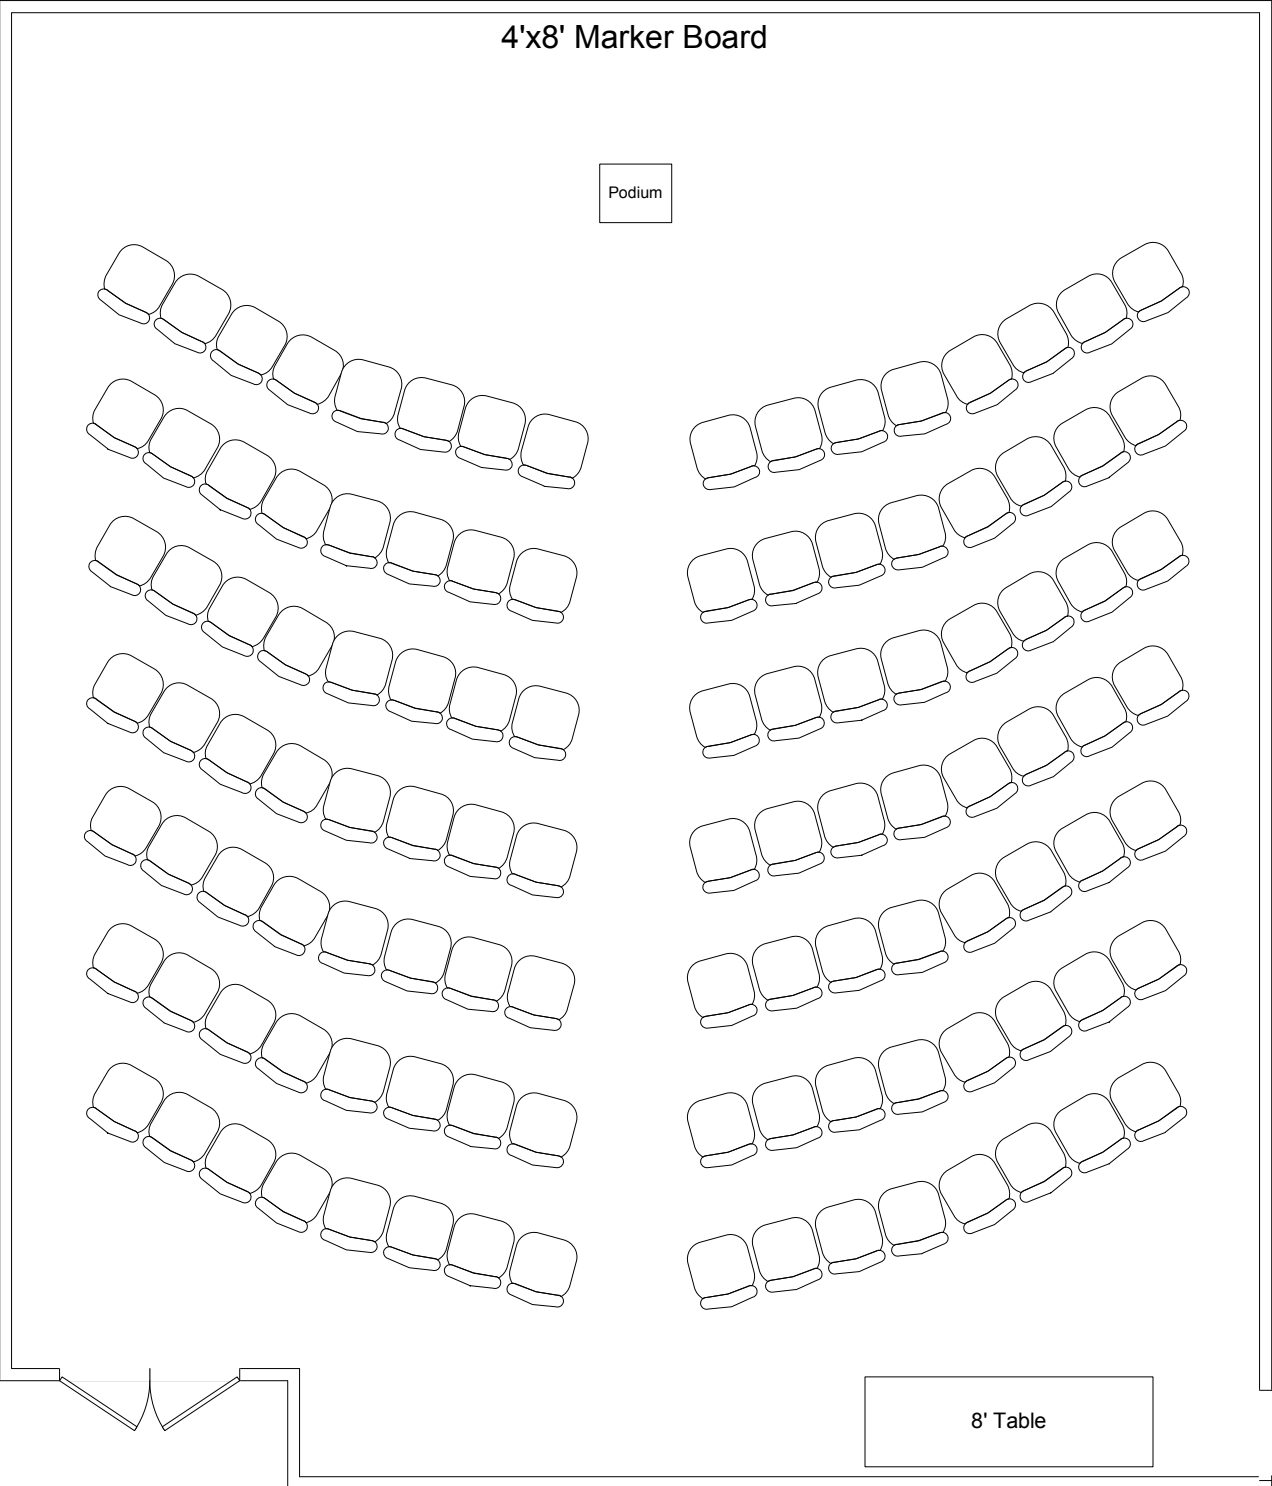

Cedar Meeting Room

36' X 41' with 9' 3" drop ceiling

Casual Auditorium Style Seating for 112 with 1 table in back

Projection Equipment
8' Screen hung front center or left of center.
Epson EPVS410 projector mounted in ceiling
DVD/VCR player in PA cabinet
Cords to connect laptops at front or back

PA System
Toa 900 Series, Model A-906MK2 Amp (60 watt)
Tascam Cassette/CD Player, Model CD-A500
JVC Cassette Recorder, Model TD-W718
Maximum of 6 mikes / inputs

Bulletin strips on side & front walls

Other Set Up Equipment Available

Scale – 3/16" = 1'