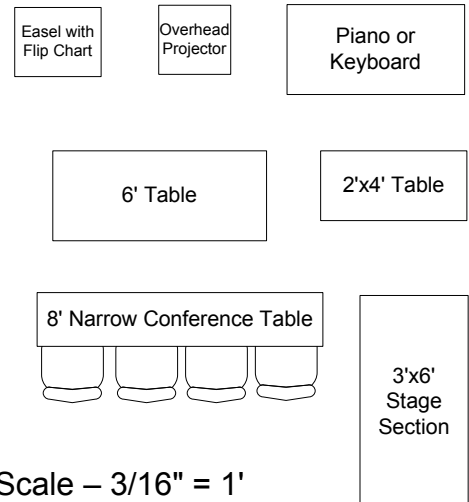

Other Set Up Equipment Available