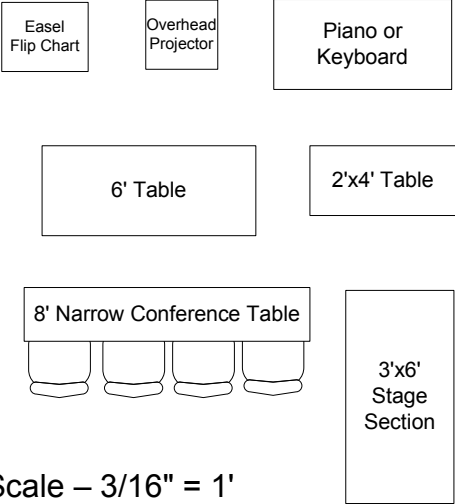

Cedar Meeting Room

36' X 41' with 9' 3" drop ceiling

Casual Auditorium Style Seating for 112 with 1 table in back

Projection Equipment
8' Screen hung front center or left of center.
Epson EPVS410 projector mounted in ceiling
DVD/VCR player in PA cabinet
Cords to connect laptops at front or back

PA System
Toa 900 Series, Model A-906MK2 Amp (60 watt)
Tascam Cassette/CD Player, Model CD-A500
JVC Cassette Recorder, Model TD-W718
Maximum of 6 mikes / inputs

Bulletin strips on side & front walls

Other Set Up Equipment Available

Scale – 3/16" = 1'