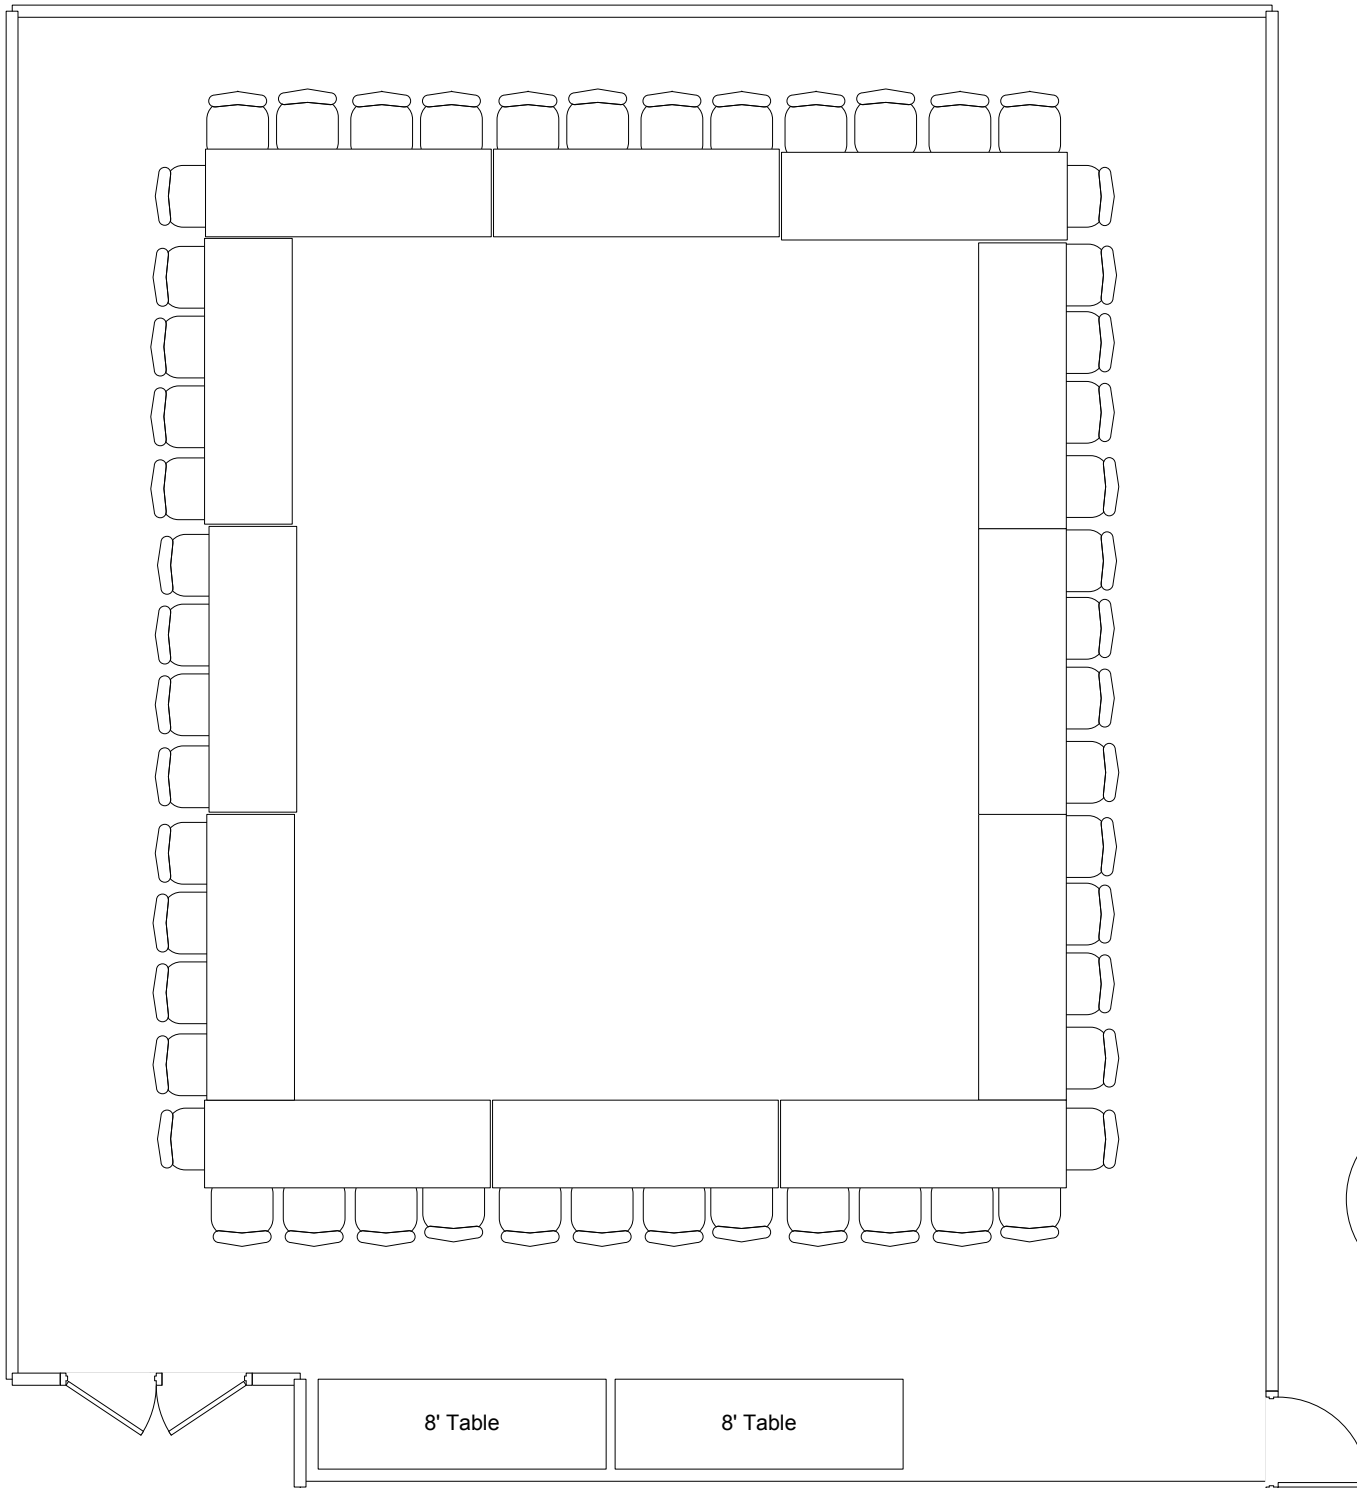

Cedar Meeting Room

36' X 41' with 9' 3" drop ceiling

Closed Board Style Seating for 52 behind 30" tables

Projection Equipment

- 8' Screen hung front center or left of center.
- Epson EPVS410 projector mounted in ceiling
- DVD/VCR player in PA cabinet
- Cords to connect laptops at front or back

PA System

- Toa 900 Series, Model A-906MK2 Amp (60 watt)
- Tascam Cassette/CD Player, Model CD-A500
- JVC Cassette Recorder, Model TD-W718
- Maximum of 6 mikes / inputs

Bulletin strips on side & front walls

Other Set Up Equipment Available

Scale - 3/16" = 1'