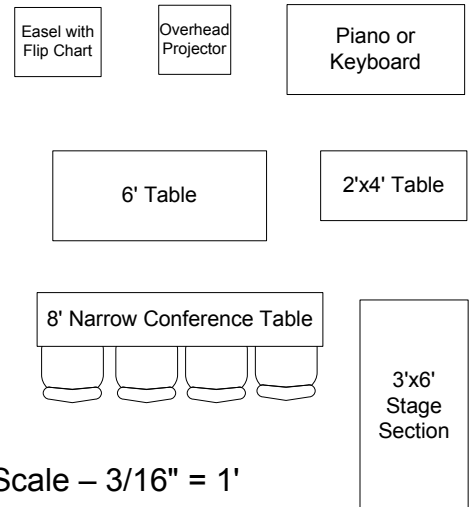

36' X 41' with 9' 3" drop ceiling

Conference Style Seating for 72 behind narrow tables

Projection Equipment

- 8' Screen hung front center or left of center.
- Epson EPVS410 projector mounted in ceiling
- DVD/VCR player in PA cabinet
- Cords to connect laptops at front or back

3'x6'
Stage
Section

Scale - 3/16" = 1'

4'x8' Marker Board

Podium

8' Table

8' Table

Cedar Meeting Room

36' X 41' with 9' 3" drop ceiling

Open Board Style Seating for 38 behind 30" tables

Projection Equipment

- 8' Screen hung front center or left of center.
- Epson EPVS410 projector mounted in ceiling
- DVD/VCR player in PA cabinet
- Cords to connect laptops at front or back

Other Set Up Equipment Available

Scale - 3/16" = 1'

Cedar Meeting Room

36' X 41' with 9' 3" drop ceiling

Closed Board Style Seating for 52 behind 30" tables

Projection Equipment

- 8' Screen hung front center or left of center.
- Epson EPVS410 projector mounted in ceiling
- DVD/VCR player in PA cabinet
- Cords to connect laptops at front or back