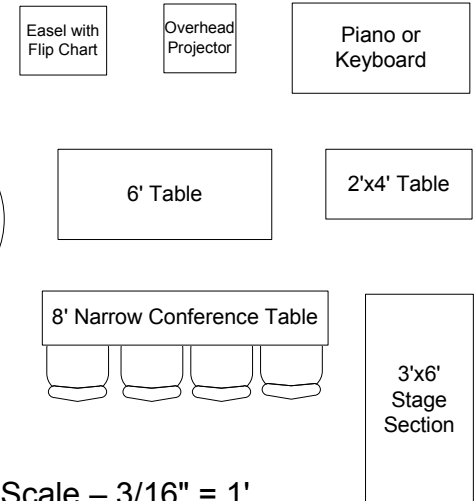

Cedar Meeting Room

36' X 41' with 9' 3" drop ceiling

Closed Board Style Seating for 52 behind 30" tables

Projection Equipment

- 8' Screen hung front center or left of center.
- Epson EPVS410 projector mounted in ceiling
- DVD/VCR player in PA cabinet
- Cords to connect laptops at front or back

PA System

- Toa 900 Series, Model A-906MK2 Amp (60 watt)
- Tascam Cassette/CD Player, Model CD-A500
- JVC Cassette Recorder, Model TD-W718
- Maximum of 6 mikes / inputs

Bulletin strips on side & front walls

Other Set Up Equipment Available

Scale - 3/16" = 1'