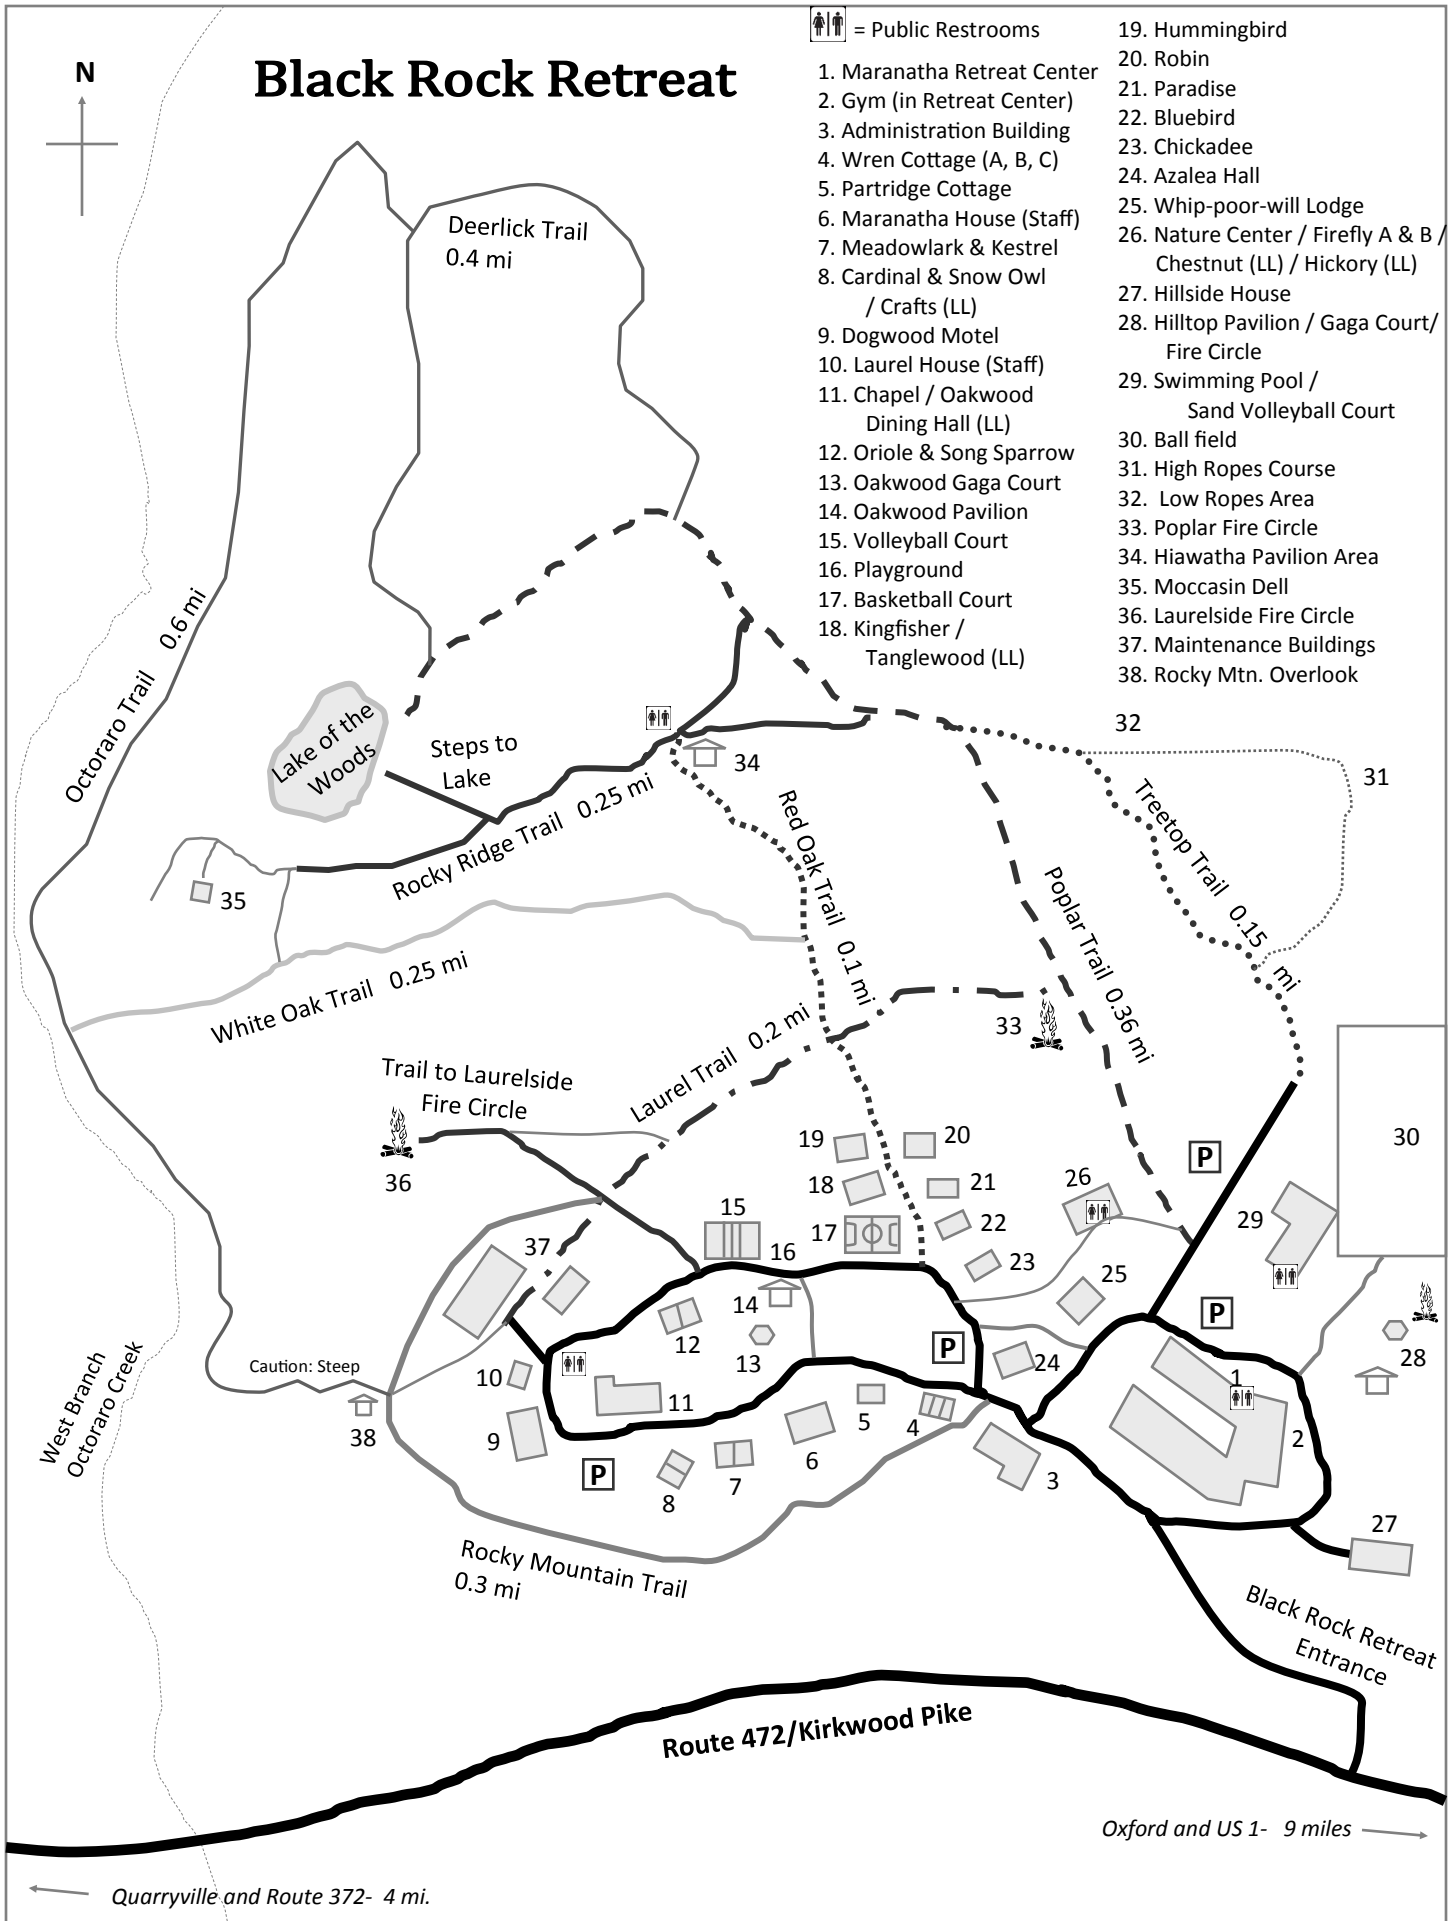

# Black Rock Retreat

 = Public Restrooms

1. Maranatha Retreat Center
2. Gym (in Retreat Center)
3. Administration Building
4. Wren Cottage (A, B, C)
5. Partridge Cottage
6. Maranatha House (Staff)
7. Meadowlark & Kestrel
8. Cardinal & Snow Owl / Crafts (LL)
9. Dogwood Motel
10. Laurel House (Staff)
11. Chapel / Oakwood Dining Hall (LL)
12. Oriole & Song Sparrow
13. Oakwood Gaga Court
14. Oakwood Pavilion
15. Volleyball Court
16. Playground
17. Basketball Court
18. Kingfisher / Tanglewood (LL)
19. Hummingbird
20. Robin
21. Paradise
22. Bluebird
23. Chickadee
24. Azalea Hall
25. Whip-poor-will Lodge
26. Nature Center / Firefly A & B / Chestnut (LL) / Hickory (LL)
27. Hillside House
28. Hilltop Pavilion / Gaga Court / Fire Circle
29. Swimming Pool / Sand Volleyball Court
30. Ball field
31. High Ropes Course
32. Low Ropes Area
33. Poplar Fire Circle
34. Hiawatha Pavilion Area
35. Moccasin Dell
36. Laurelside Fire Circle
37. Maintenance Buildings
38. Rocky Mtn. Overlook

Trail Guides: Octoraro Trail = Blue Blazes Deerlick Trail = Yellow Blazes White Oak Trail = White Blazes Red Oak Trail = Red Blazes